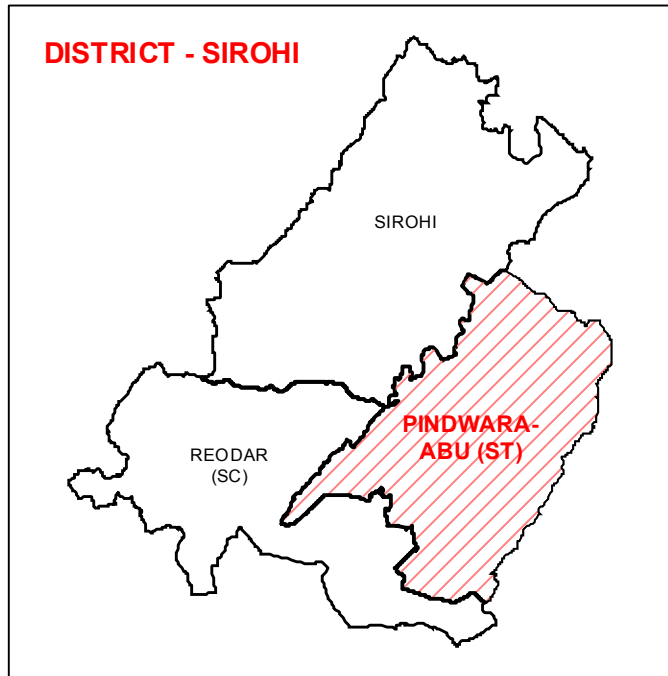

ASSEMBLY CONSTITUENCY - PINDWARA ABU (ST)-147 DISTRICT - SIROHI

Legend

- T Tehsil Headquarter
- R ILR Headquarter
- P Patwar Circle Headquarter
- Tehsil Name Tehsil Boundary
- ILR Circle Name ILR Circle Boundary
- Patwar Circle Boundary Patwar Circle Boundary
- Village Name Village Boundary