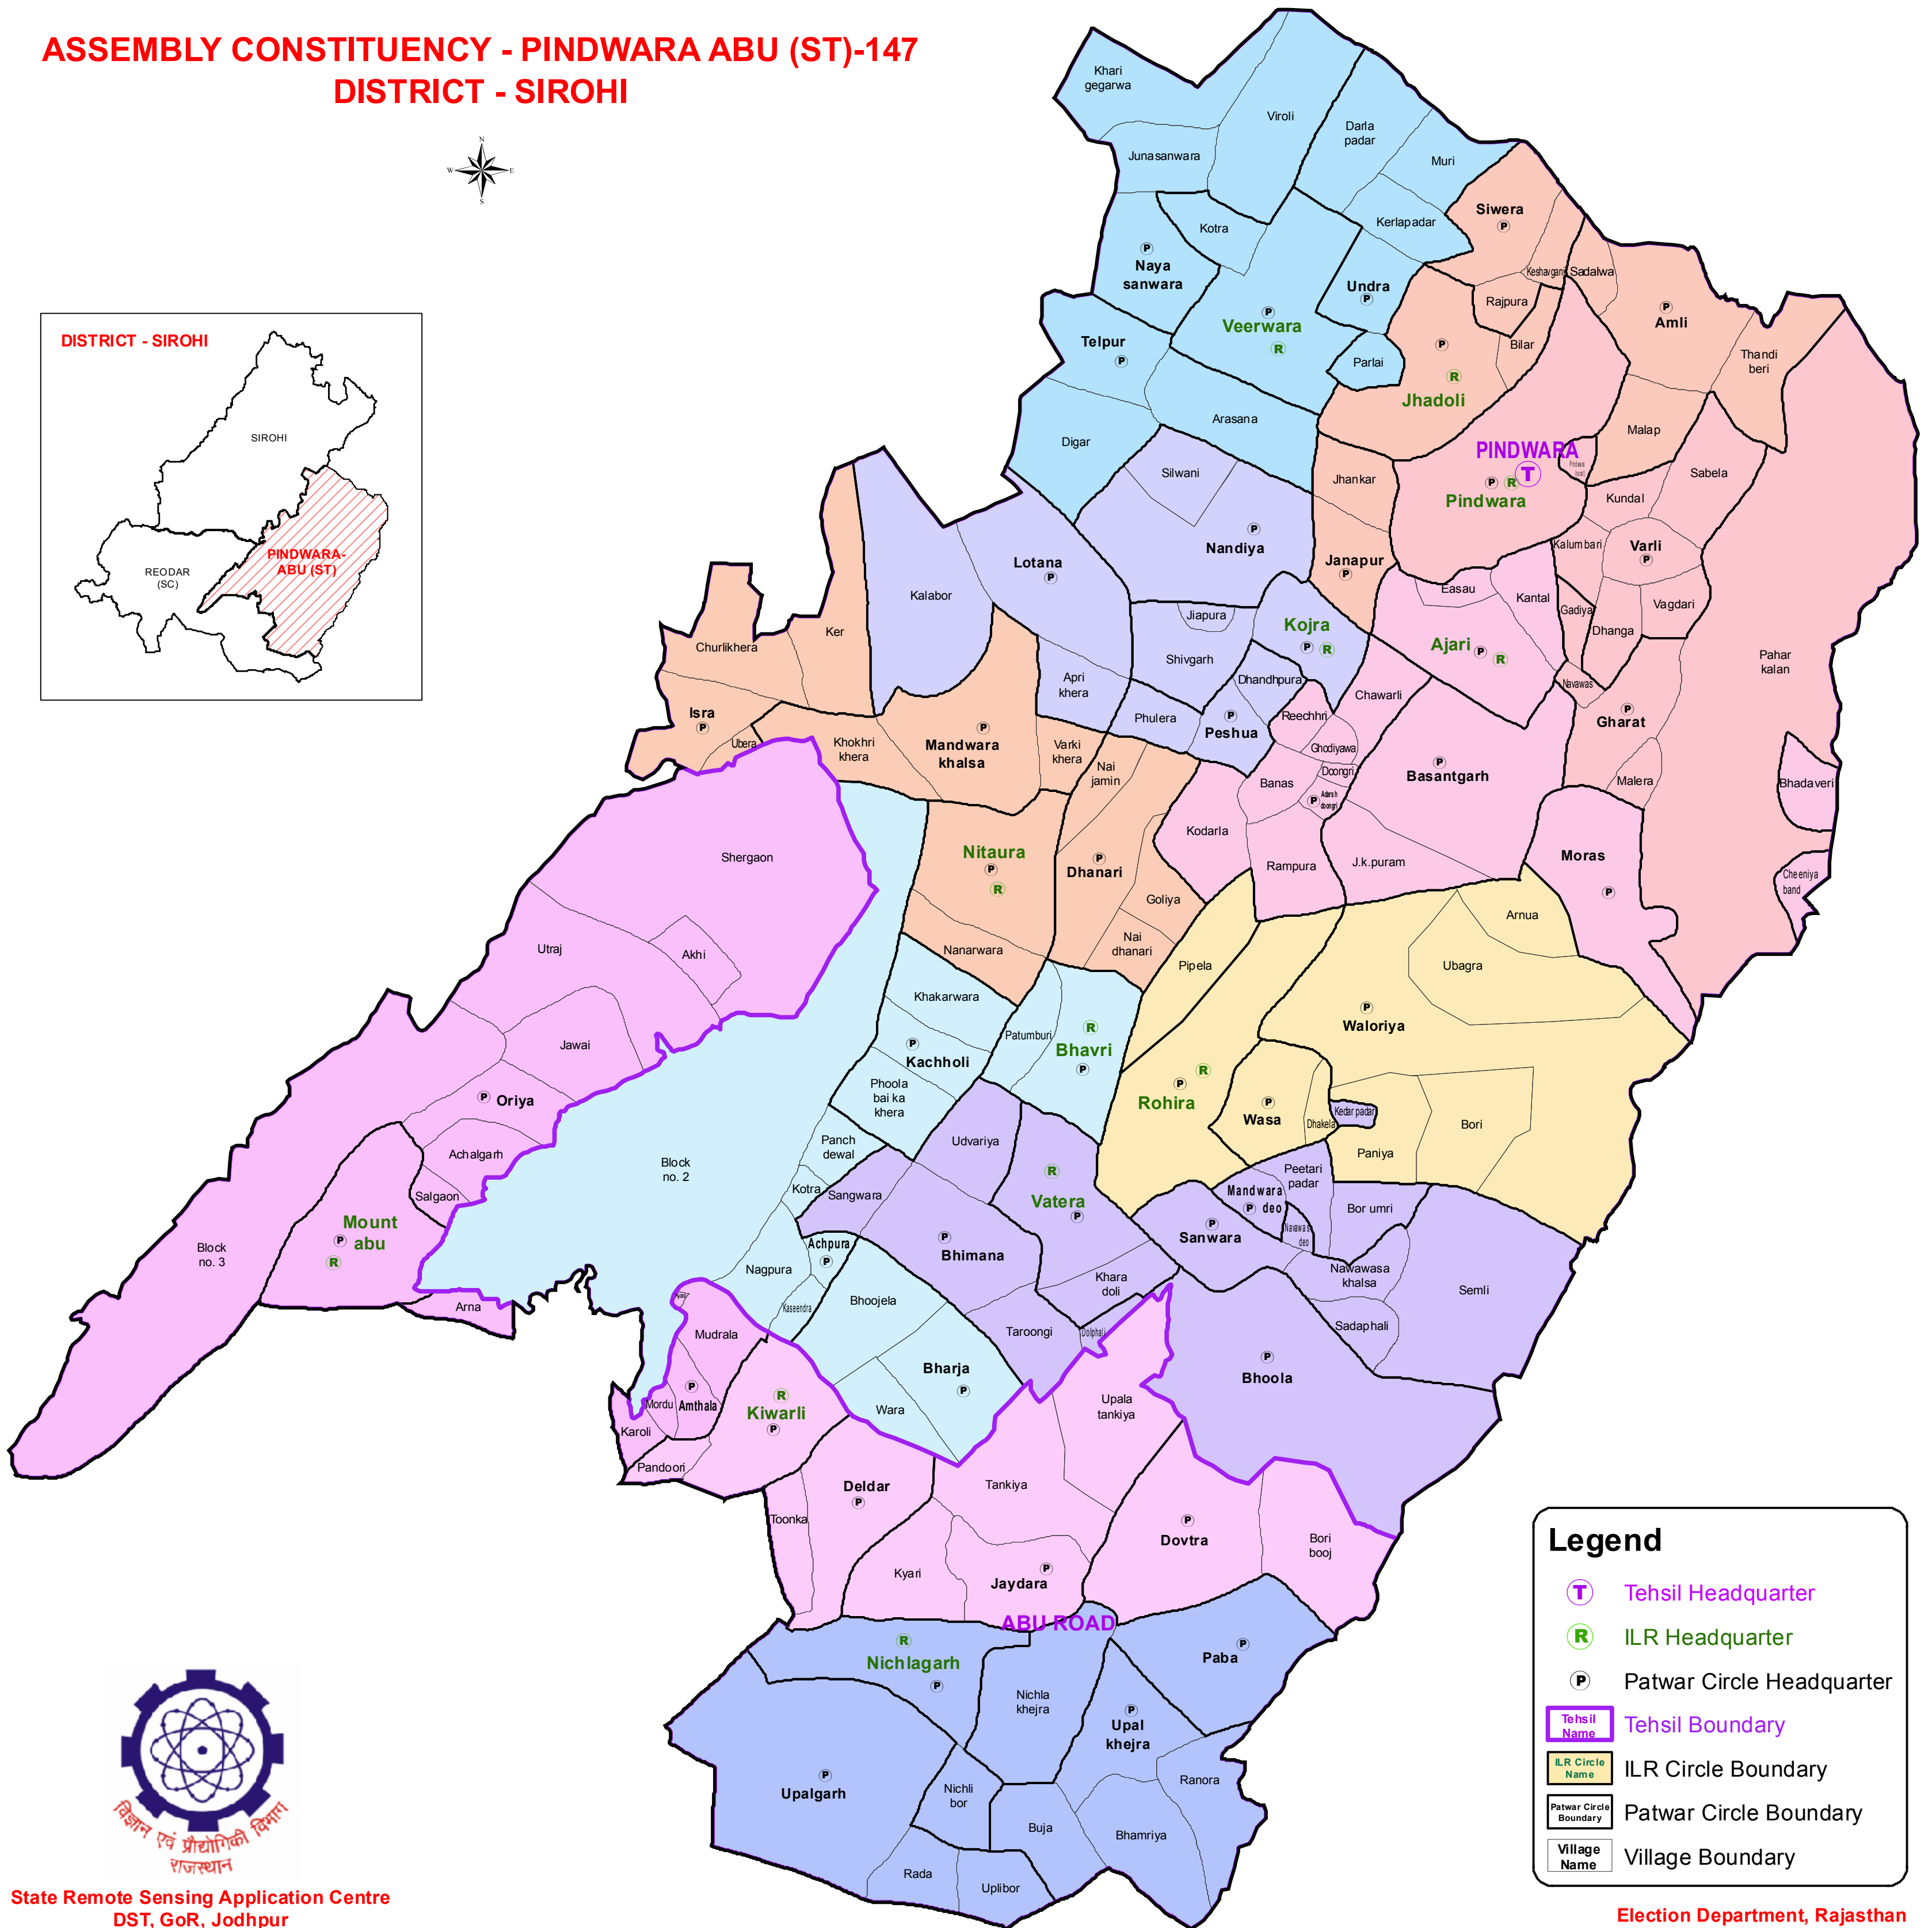

ASSEMBLY CONSTITUENCY - PINDWARA ABU (ST)-147 DISTRICT - SIROHI

Legend

- T Tehsil Headquarter
- R ILR Headquarter
- P Patwar Circle Headquarter
- Tehsil Name Tehsil Boundary
- ILR Circle Name ILR Circle Boundary
- Patwar Circle Boundary Patwar Circle Boundary
- Village Name Village Boundary