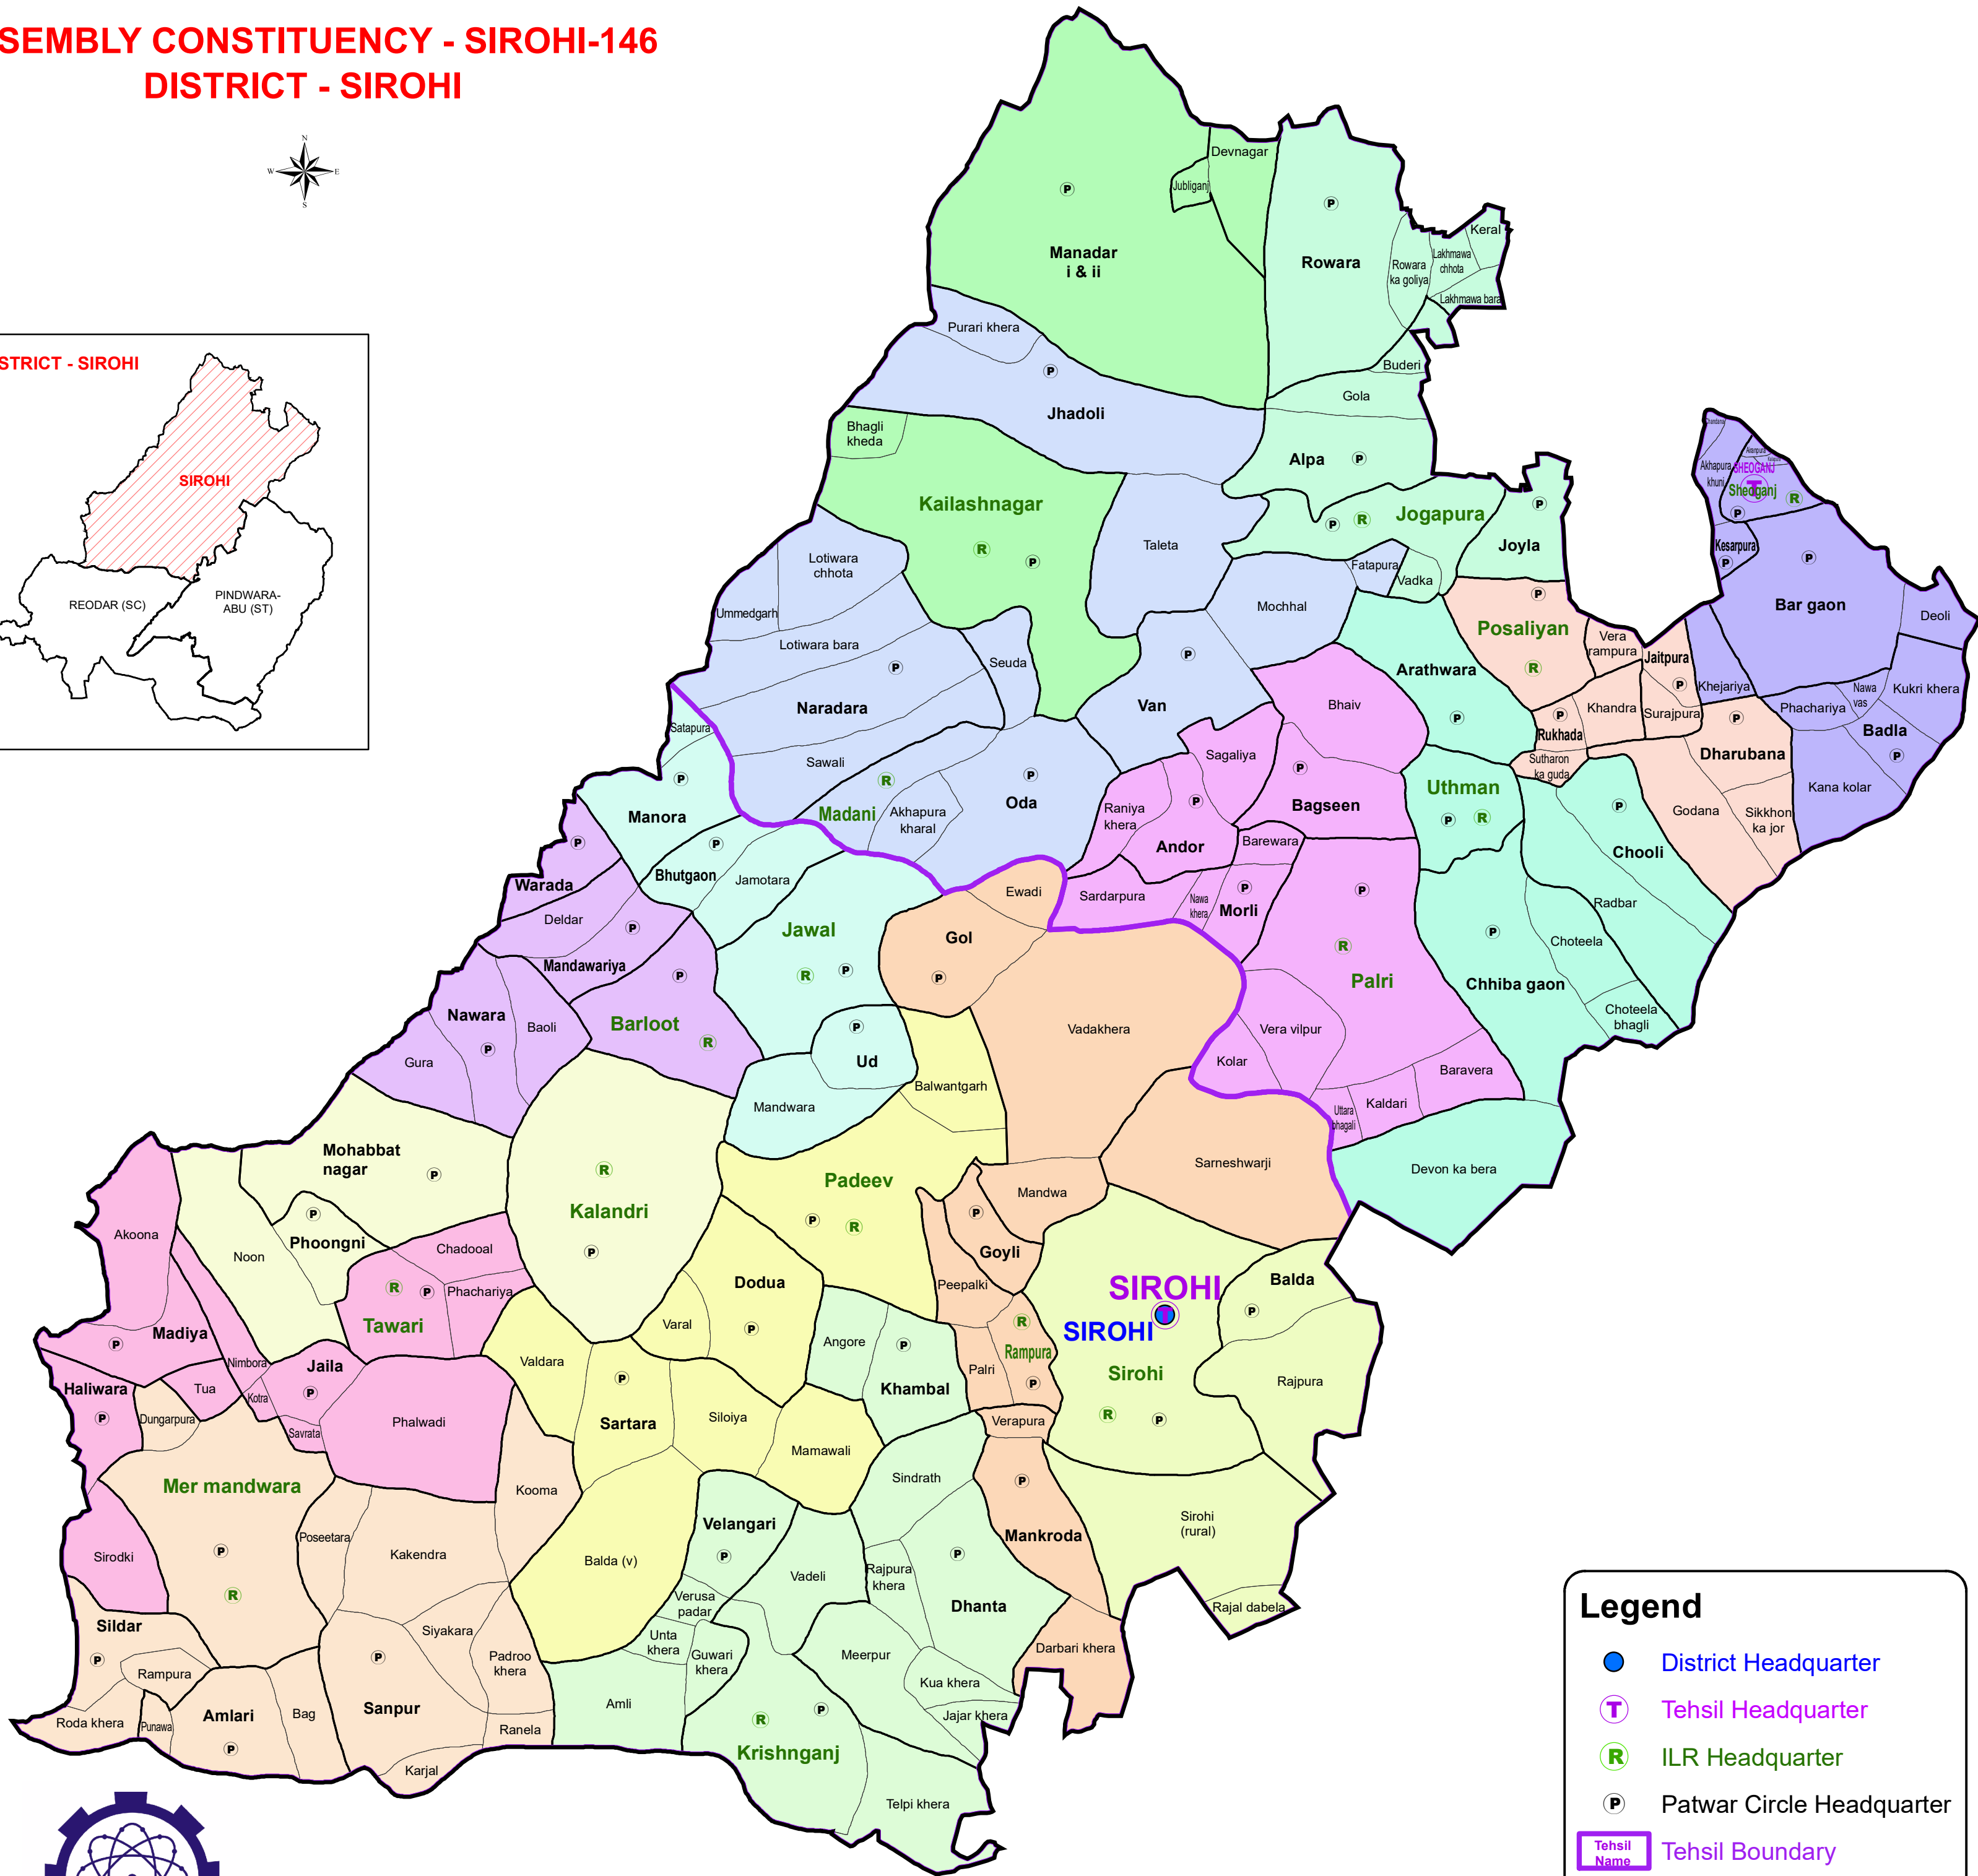

ASSEMBLY CONSTITUENCY - SIROHI-146

DISTRICT - SIROHI

Legend

- District Headquarter
- Ⓣ Tehsil Headquarter
- Ⓡ ILR Headquarter
- Ⓟ Patwar Circle Headquarter
- Tehsil Name Tehsil Boundary
- ILR Circle Name ILR Circle Boundary
- Patwar Circle Boundary Patwar Circle Boundary
- Village Name Village Boundary