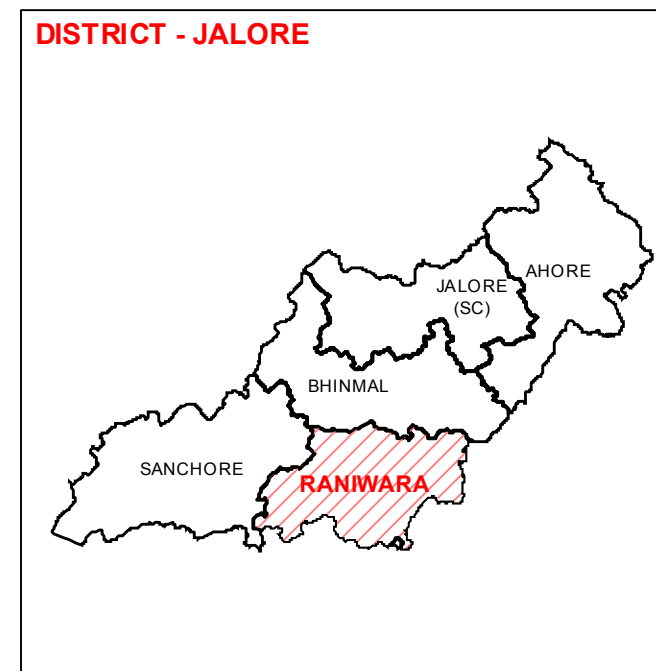

ASSEMBLY CONSTITUENCY - RANIWARA-145 DISTRICT - JALORE

Legend

- Ⓣ Tehsil Headquarter
- Ⓜ ILR Headquarter
- Ⓟ Patwar Circle Headquarter
- Tehsil Name Tehsil Boundary
- ILR Circle Name ILR Circle Boundary
- Patwar Circle Boundary Patwar Circle Boundary
- Village Name Village Boundary