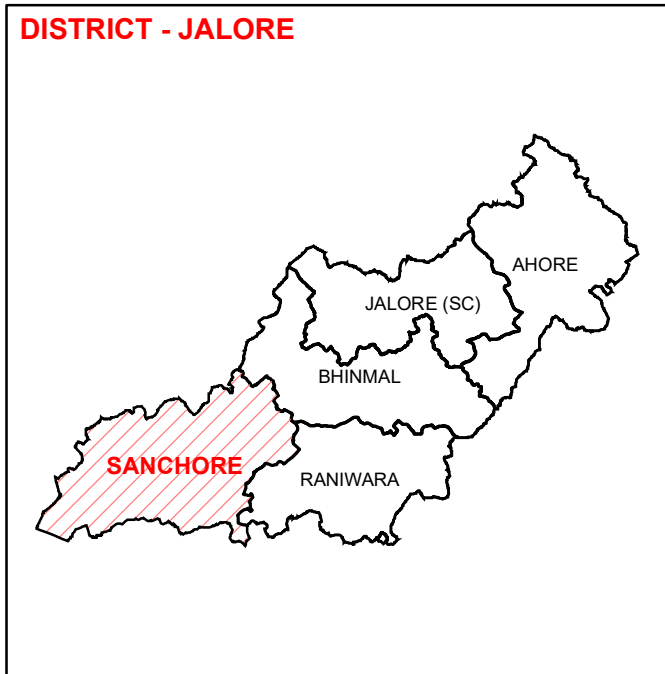

ASSEMBLY CONSTITUENCY - SANCHORE-144 DISTRICT - JALORE

Legend

- Ⓧ Tehsil Headquarter
- Ⓧ ILR Headquarter
- Ⓧ Patwar Circle Headquarter
- Tehsil Name Tehsil Boundary
- ILR Circle Name ILR Circle Boundary
- Patwar Circle Boundary Patwar Circle Boundary
- Village Name Village Boundary