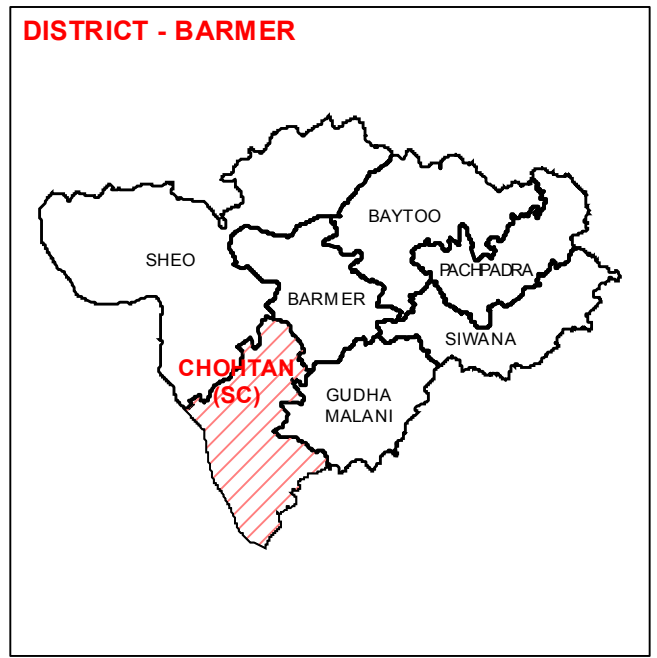

ASSEMBLY CONSTITUENCY - CHOHTAN (SC)-140

DISTRICT - BARMER

Legend

- T Tehsil Headquarter
- R ILR Headquarter
- P Patwar Circle Headquarter
- Tehsil Name Tehsil Boundary
- ILR Circle Name ILR Circle Boundary
- Patwar Circle Boundary Patwar Circle Boundary
- Village Name Village Boundary