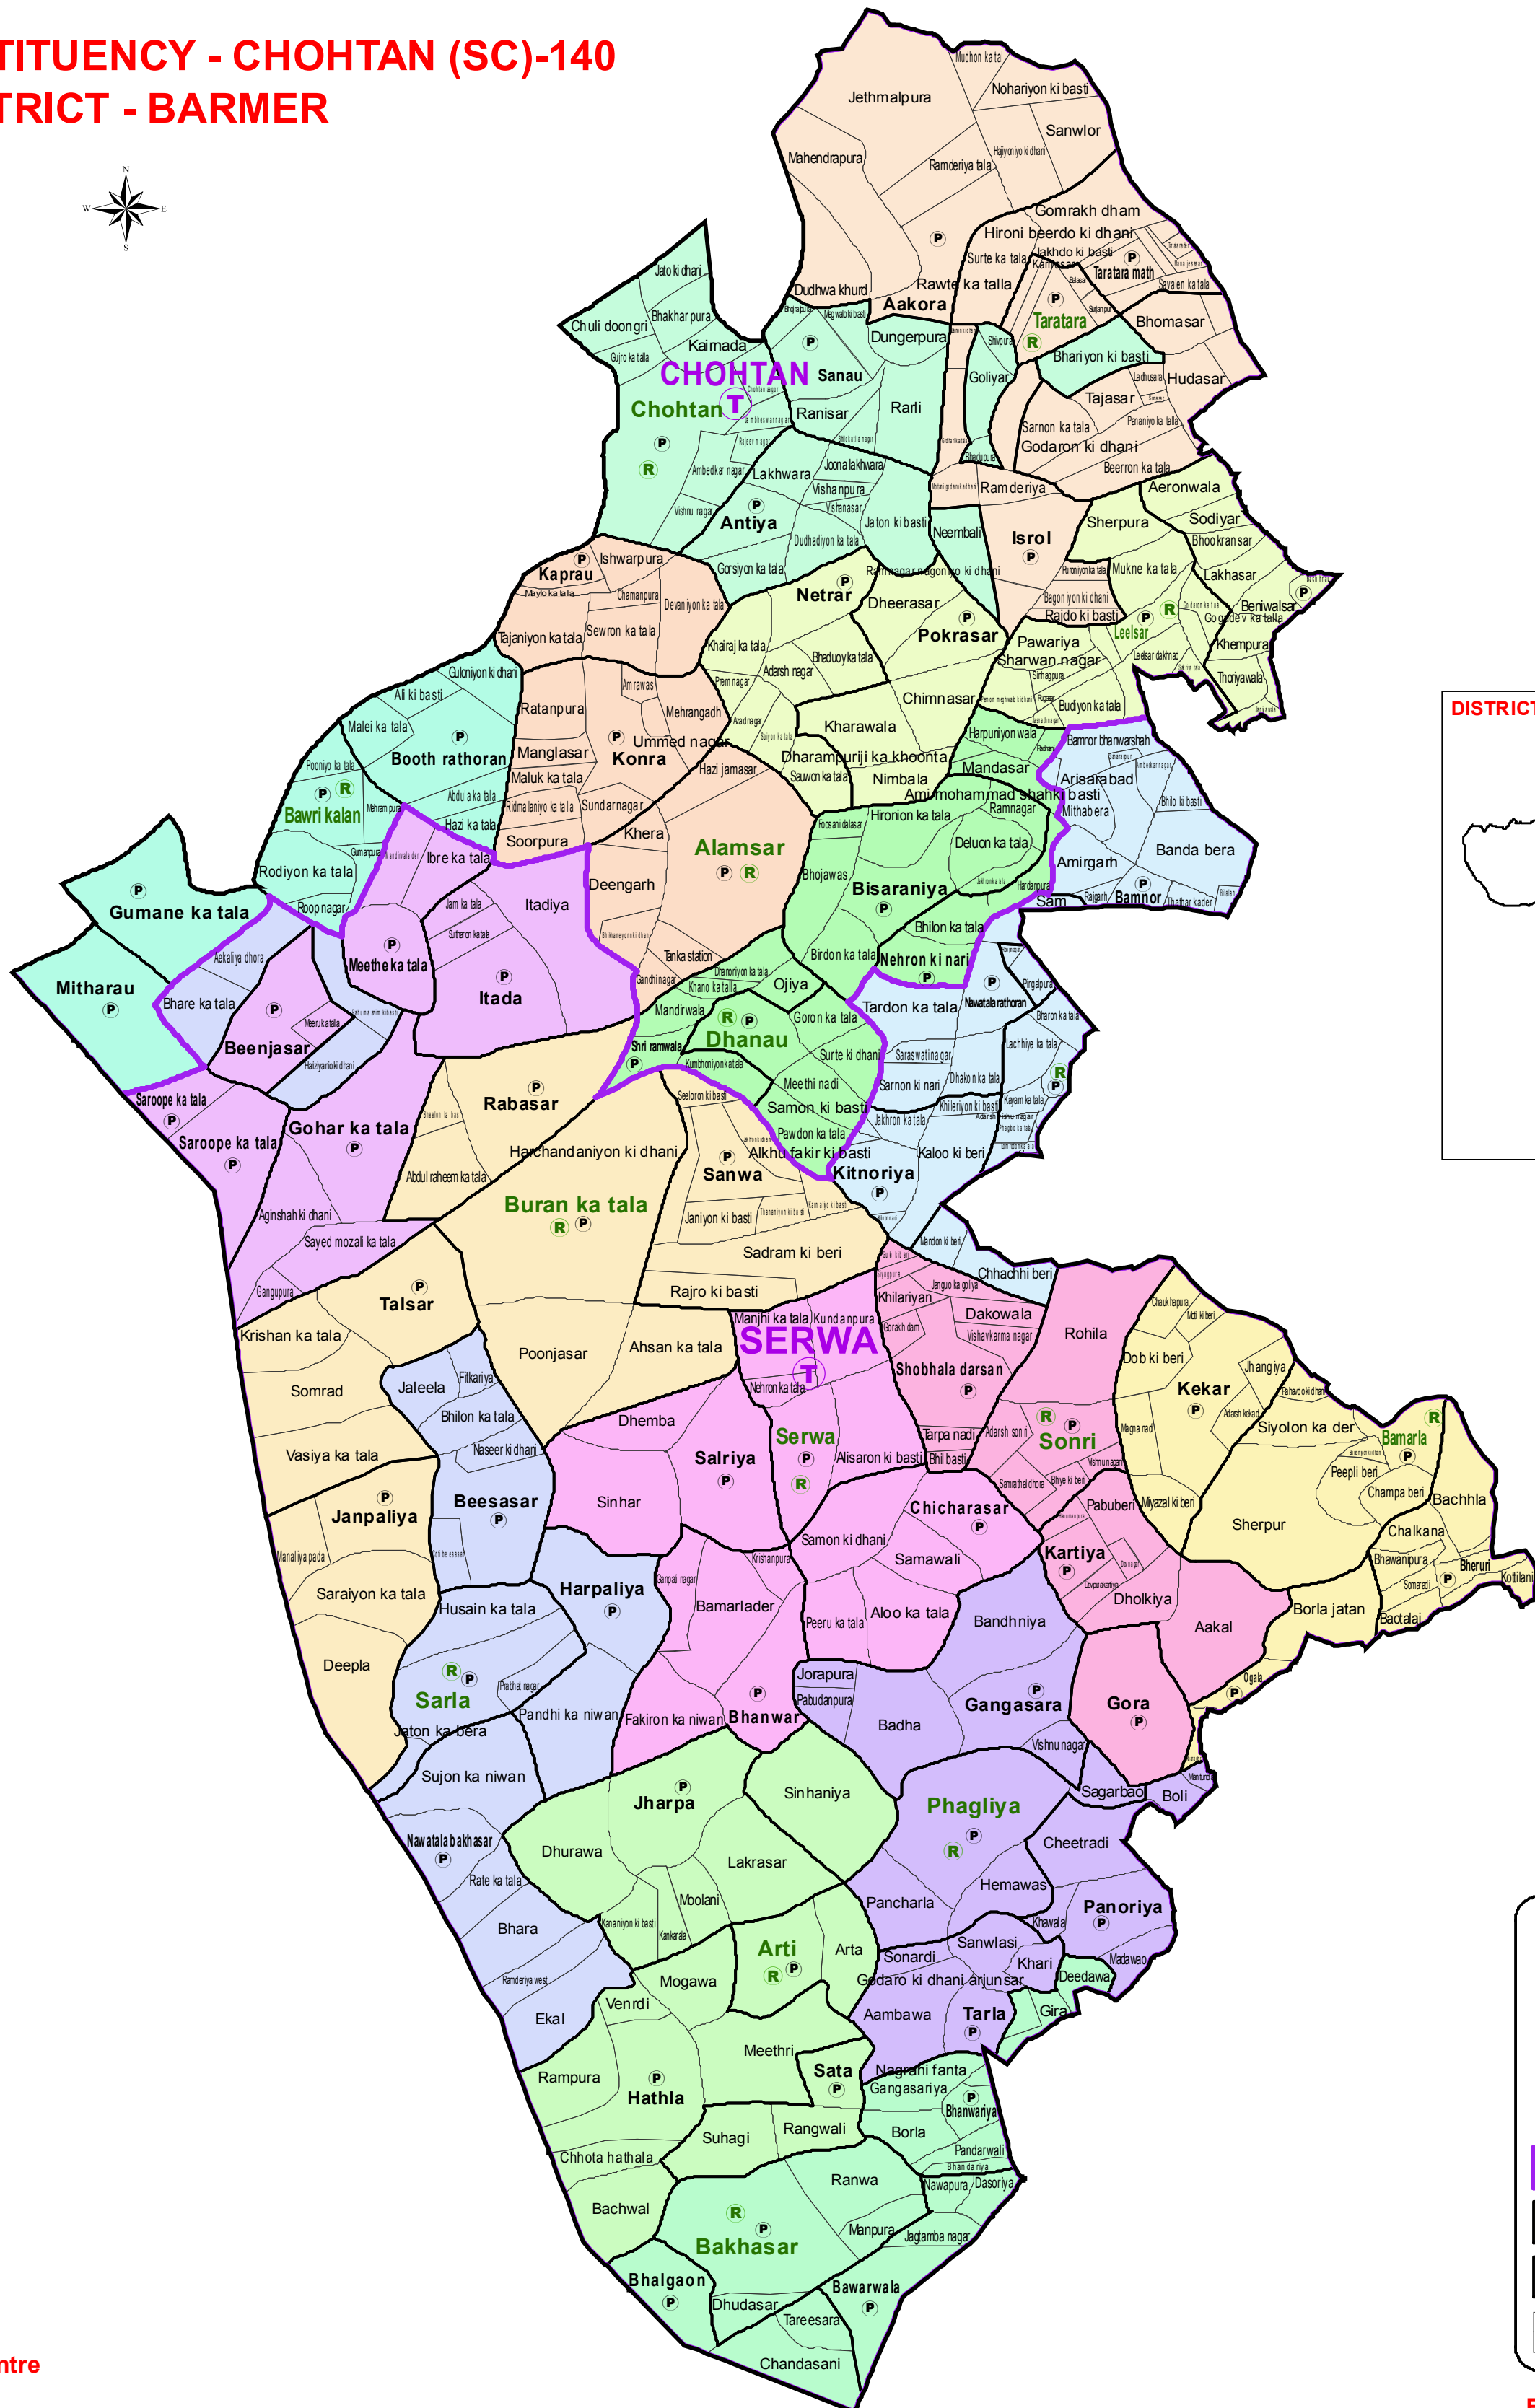

ASSEMBLY CONSTITUENCY - CHOHTAN (SC)-140

DISTRICT - BARMER

Legend

- T Tehsil Headquarter
- R ILR Headquarter
- P Patwar Circle Headquarter
- Tehsil Name Tehsil Boundary
- ILR Circle Name ILR Circle Boundary
- Patwar Circle Boundary Patwar Circle Boundary
- Village Name Village Boundary