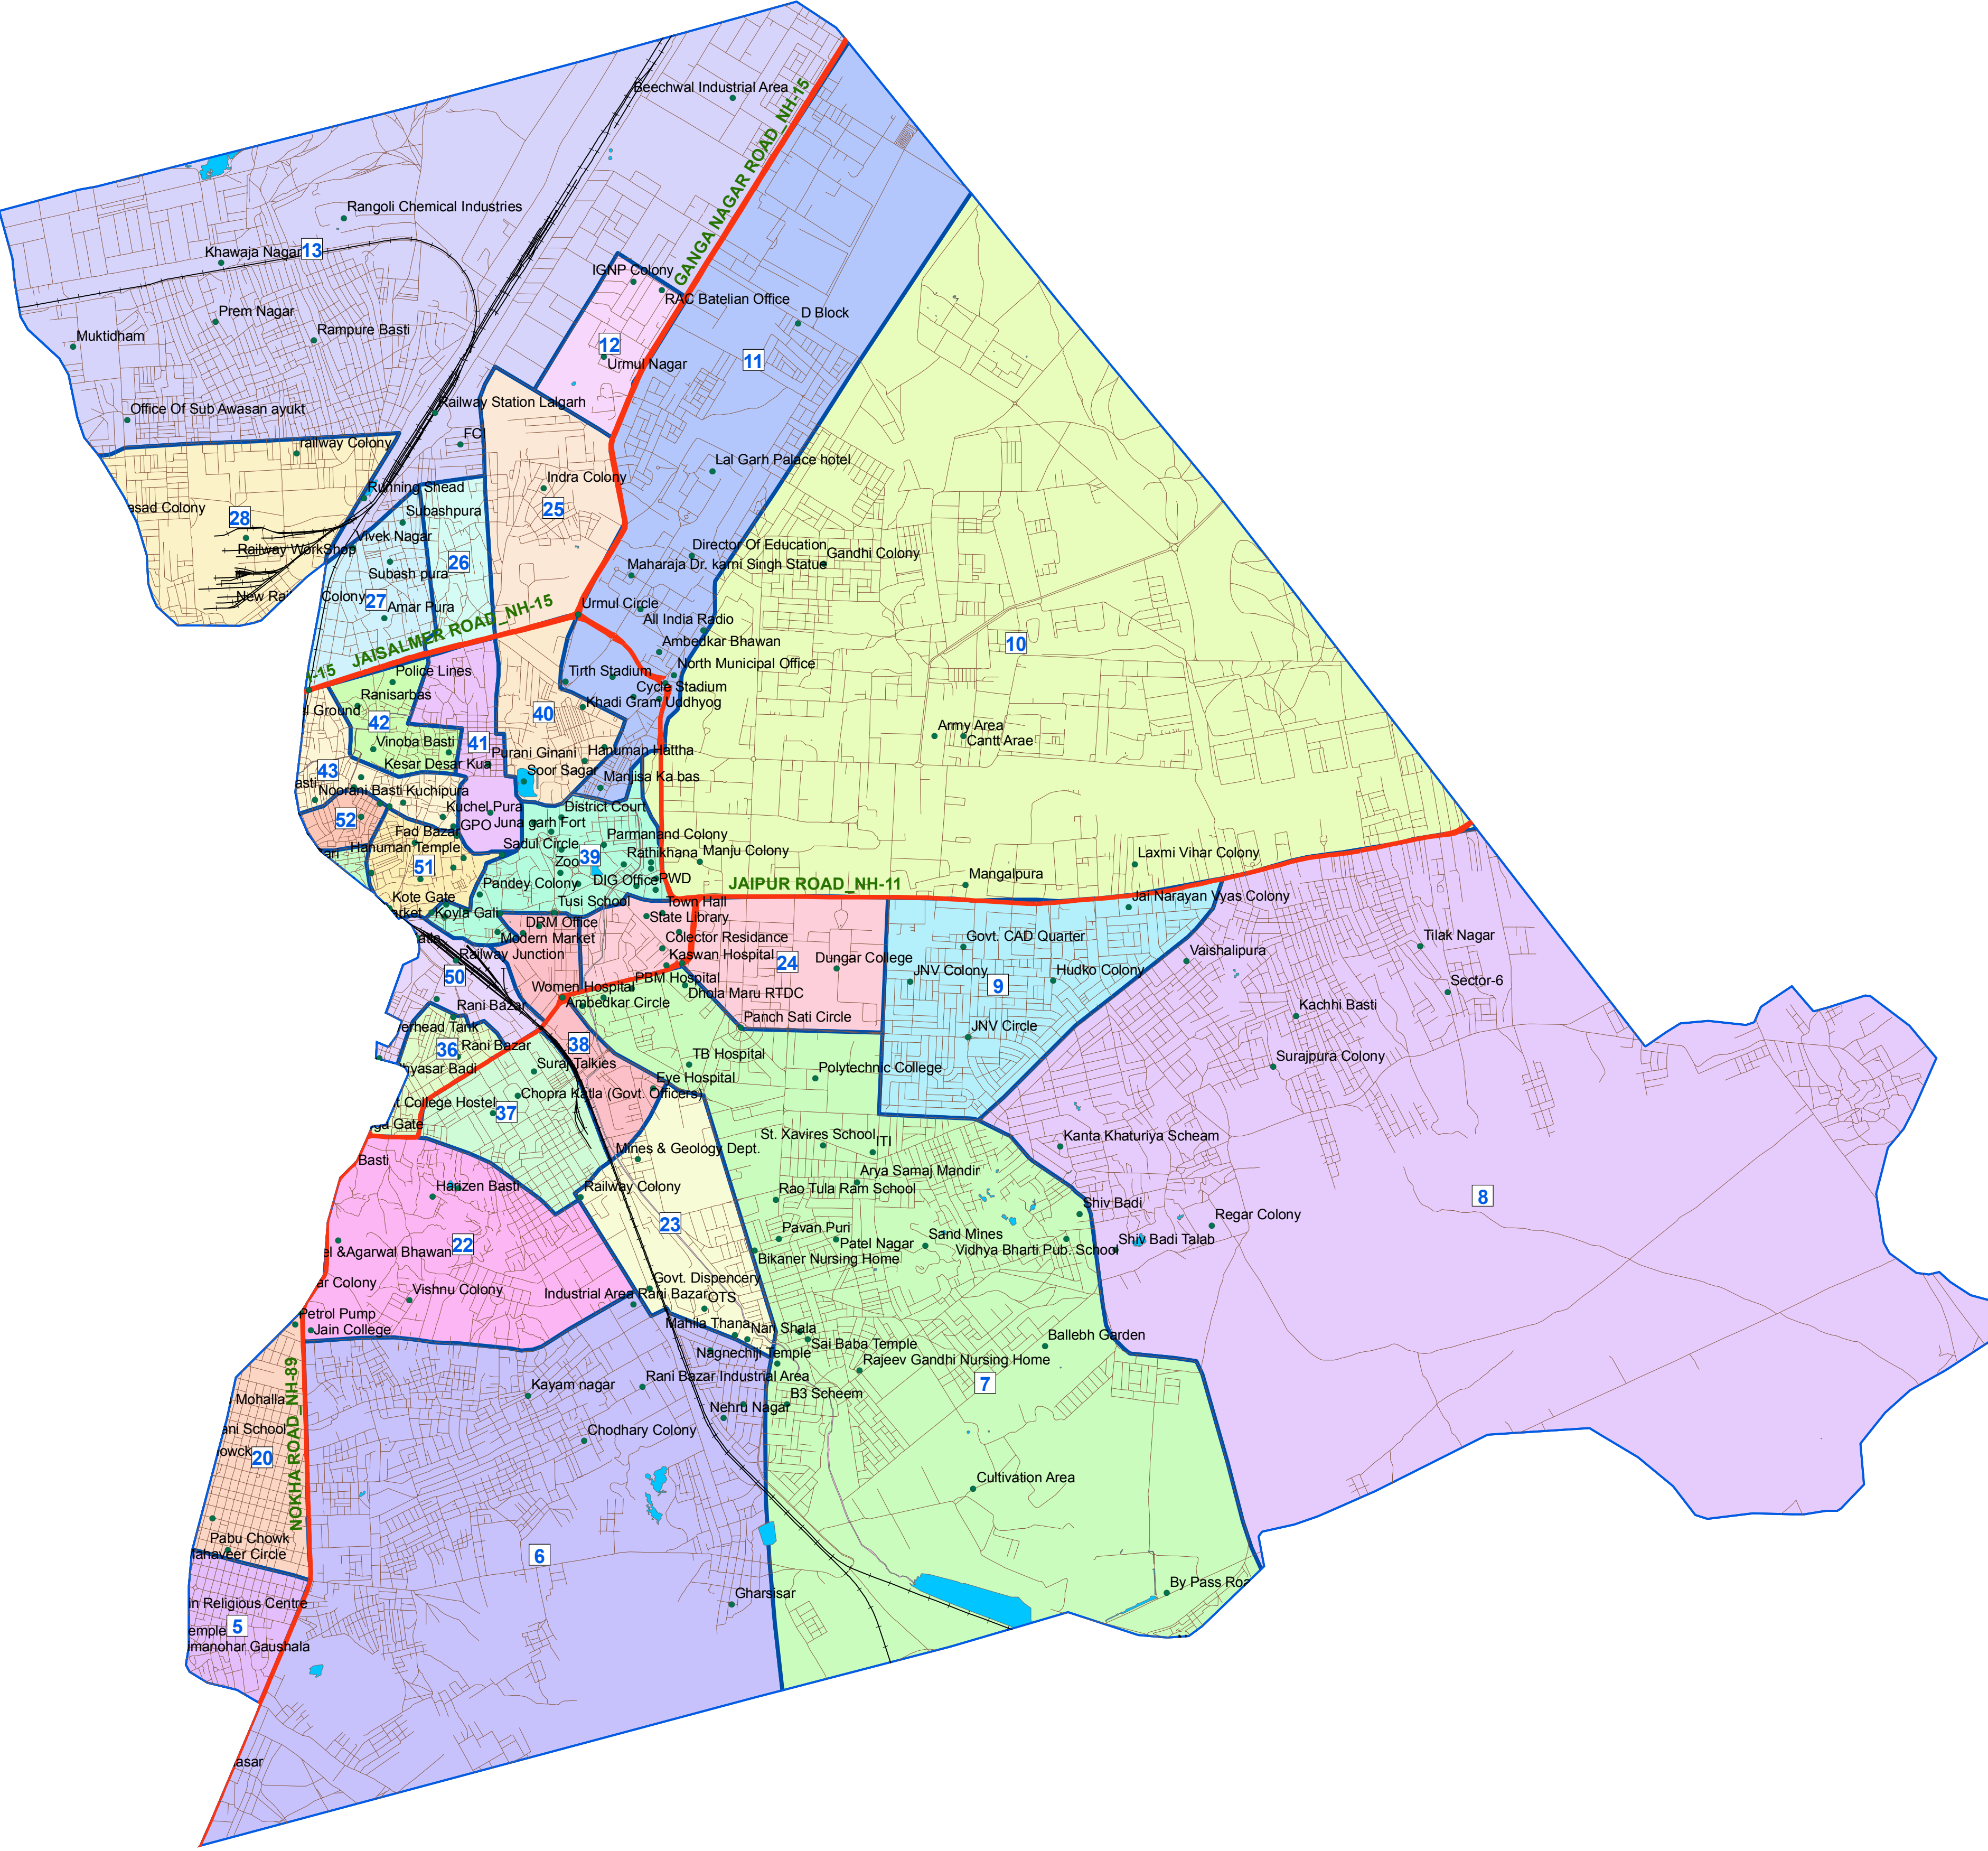

MAP SHOWING WARD BOUNDARIES & ASSEMBLY CONSTITUENCY - BIKANER EAST (14)

Legend

- IMPORTANT LOCATIONS
- HIGHWAY
- ROADS
- RAILWAY LINE
- Canal
- Dam/Barrage
- Lakes
- Pond
- Ward Boundaries