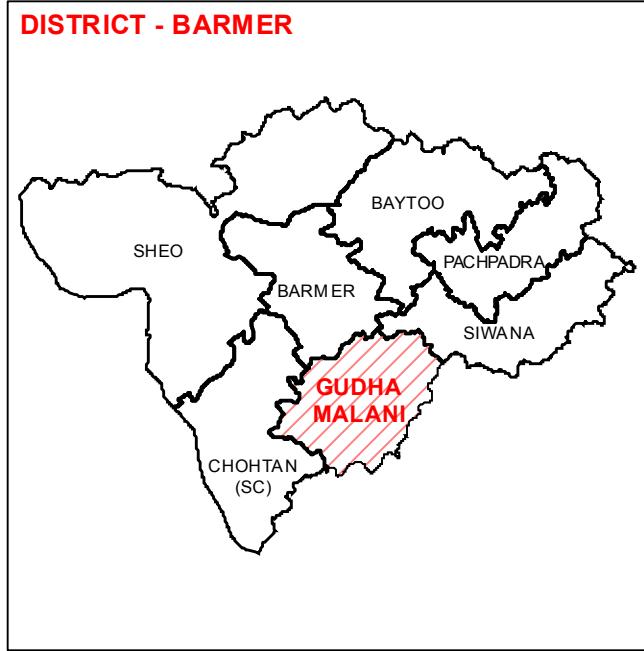

ASSEMBLY CONSTITUENCY - GUDHA MALANI-139

DISTRICT - BARMER

State Remote Sensing Application Centre
DST, GoR, Jodhpur

Legend

- T Tehsil Headquarter
- R ILR Headquarter
- P Patwar Circle Headquarter
- Tehsil Name Tehsil Boundary
- ILR Circle Name ILR Circle Boundary
- Patwar Circle Patwar Circle Boundary
- Village Name Village Boundary