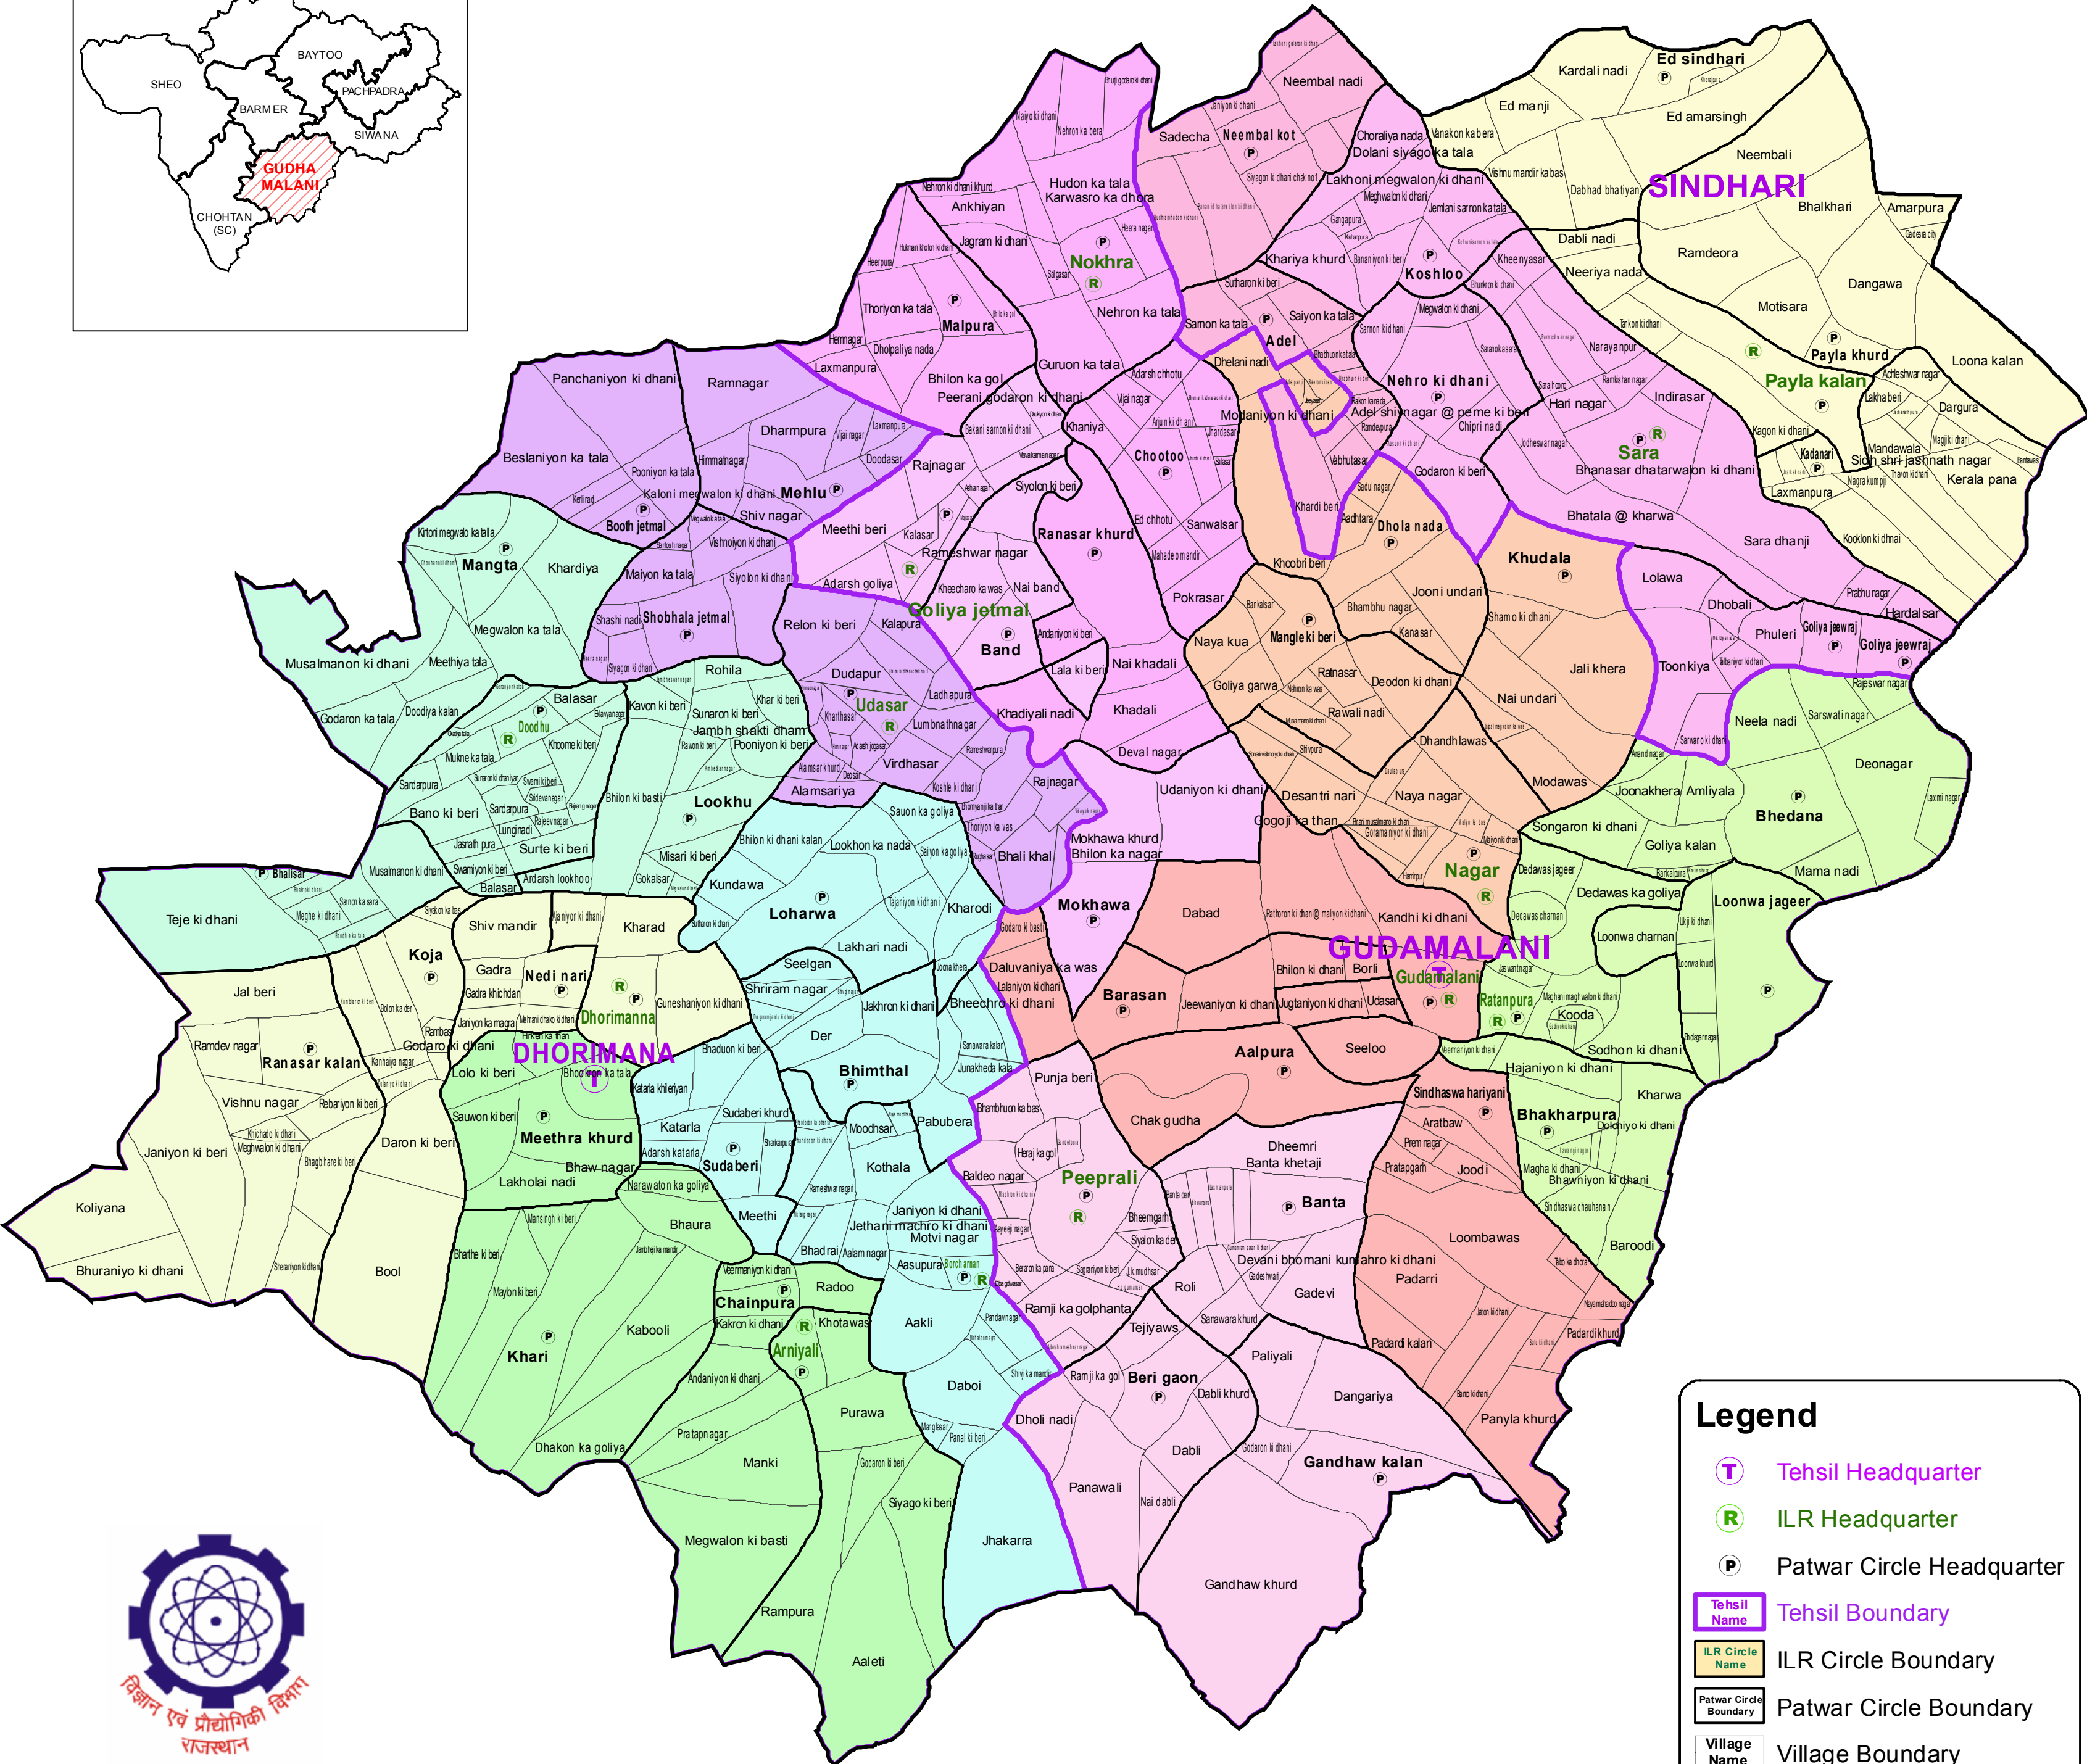

ASSEMBLY CONSTITUENCY - GUDHA MALANI-139

DISTRICT - BARMER

State Remote Sensing Application Centre
DST, GoR, Jodhpur

Legend

- T Tehsil Headquarter
- R ILR Headquarter
- P Patwar Circle Headquarter
- Tehsil Name Tehsil Boundary
- ILR Circle Name ILR Circle Boundary
- Patwar Circle Patwar Circle Boundary
- Village Name Village Boundary