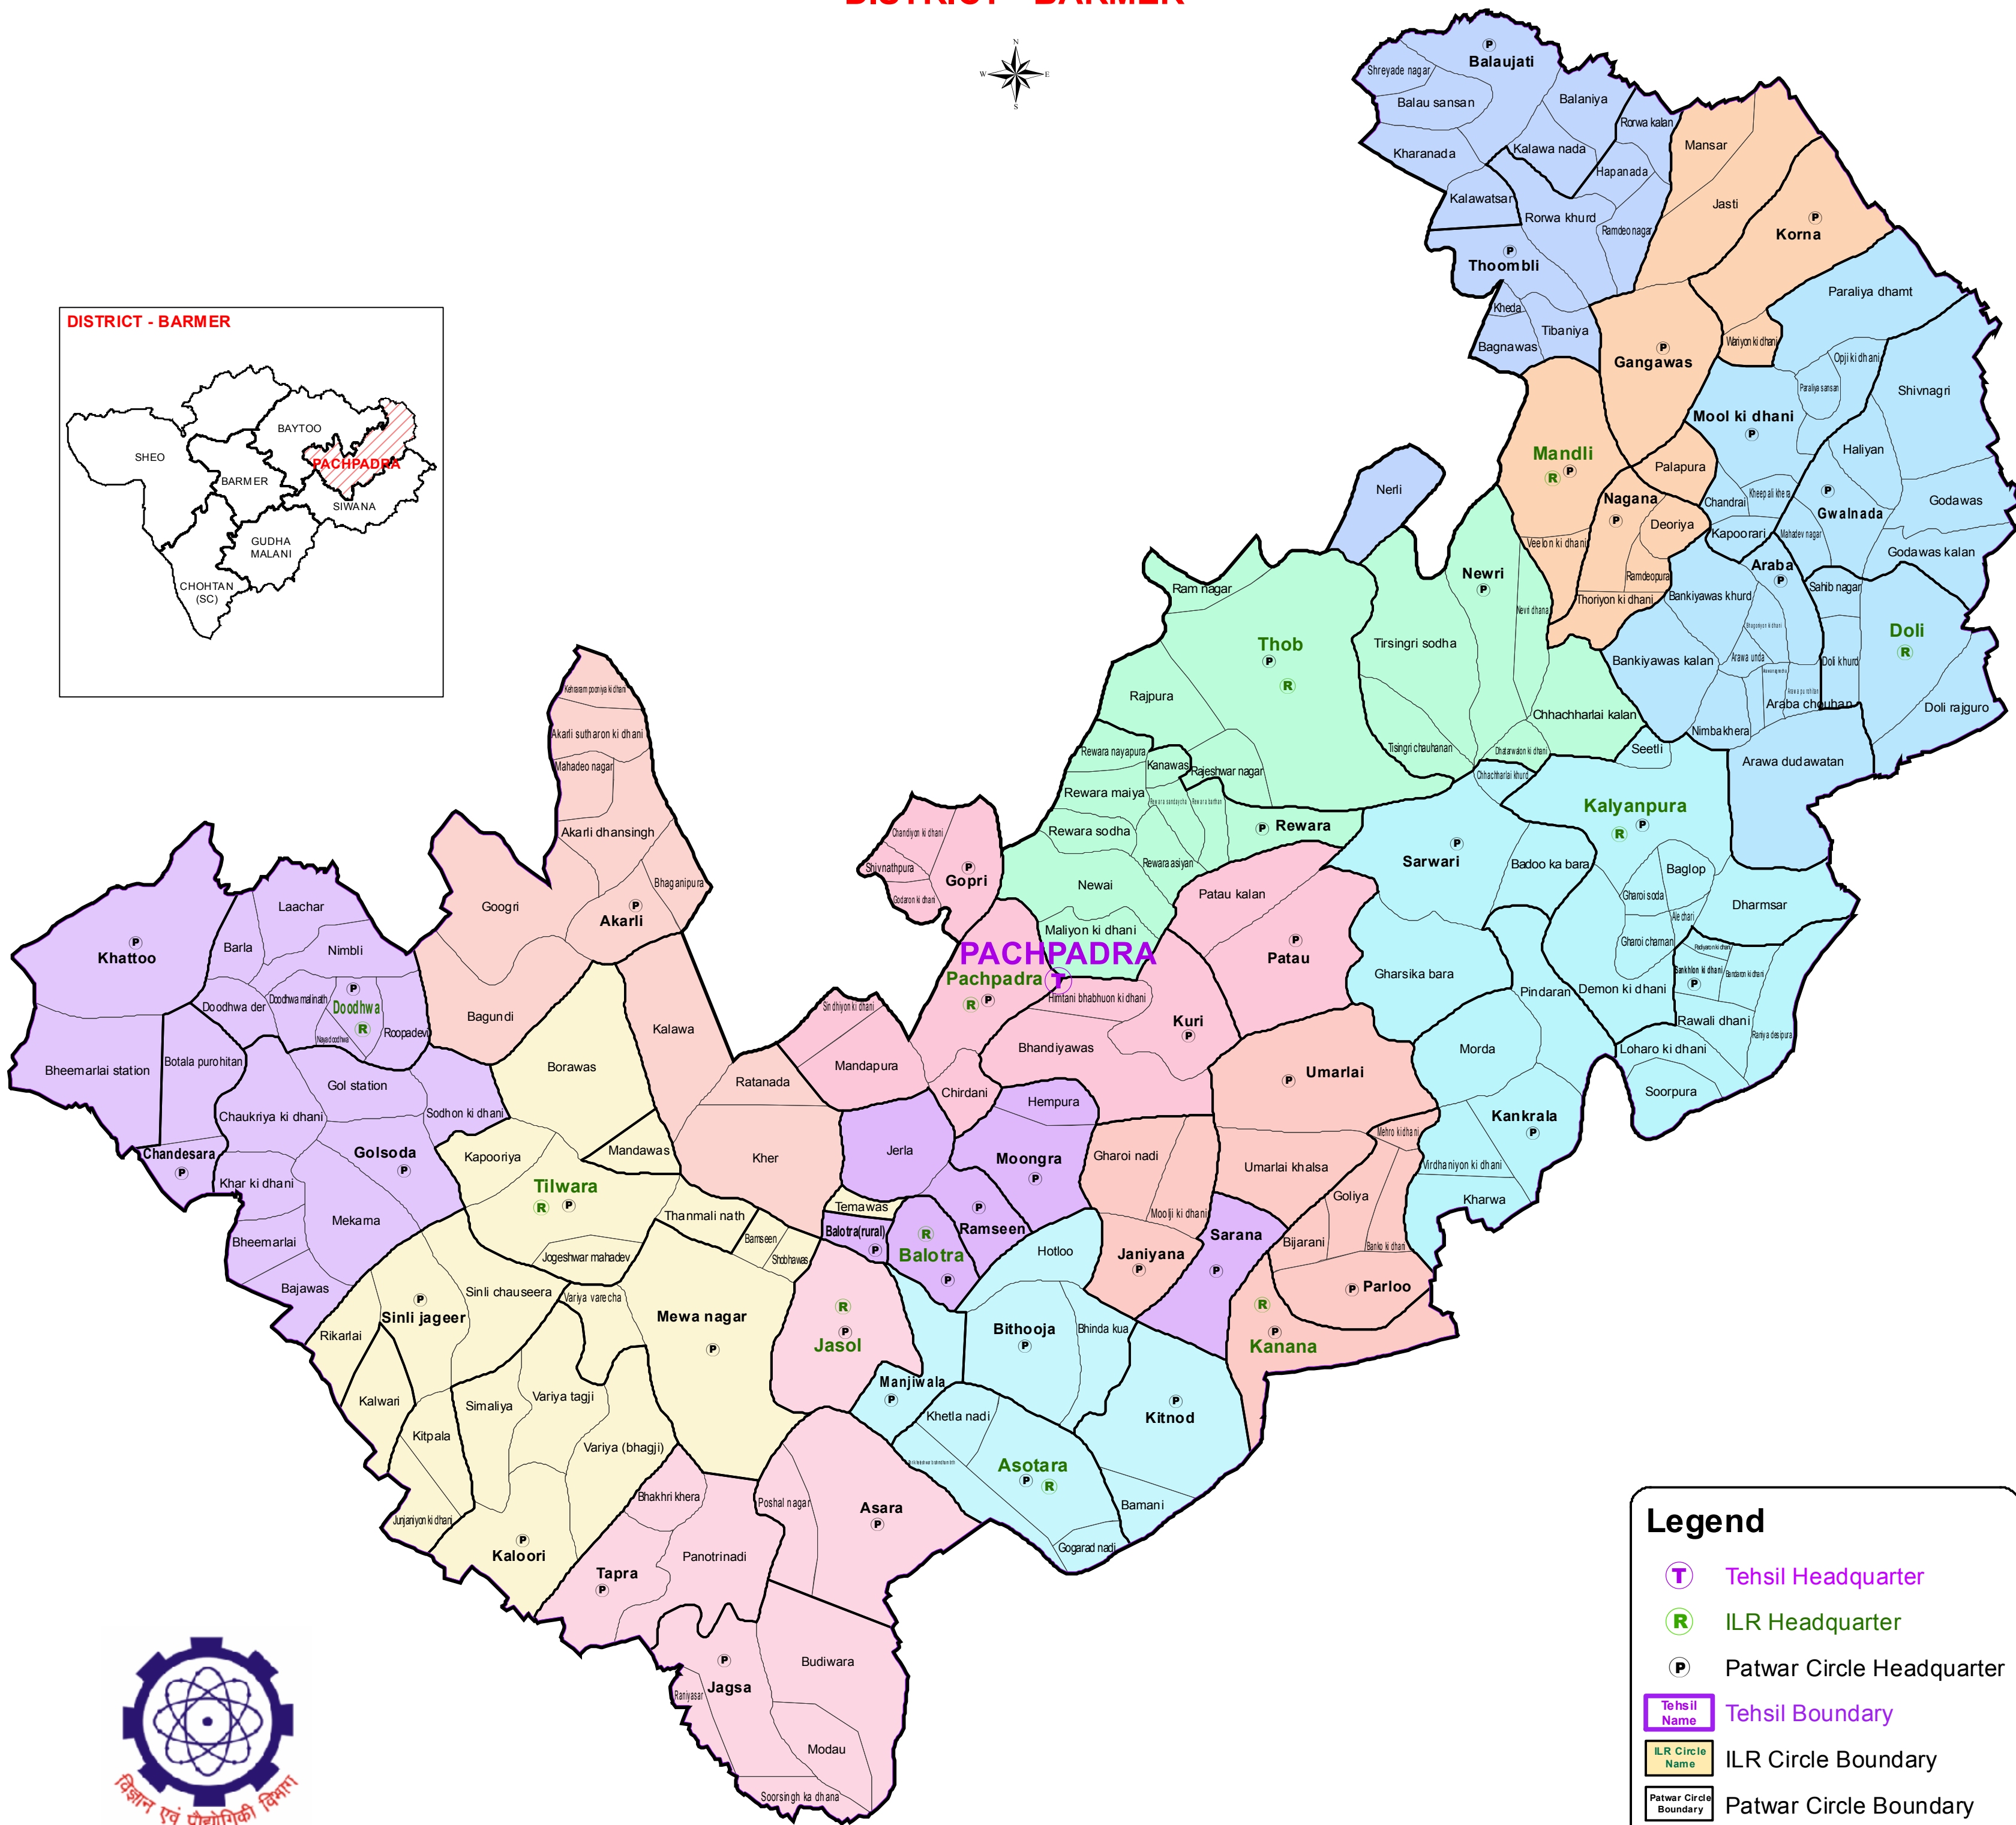

ASSEMBLY CONSTITUENCY - PACHPADRA-137

DISTRICT - BARMER

Legend

- Ⓣ Tehsil Headquarter
- Ⓜ ILR Headquarter
- P Patwar Circle Headquarter
- Tehsil Name Tehsil Boundary
- ILR Circle Name ILR Circle Boundary
- Patwar Circle Boundary Patwar Circle Boundary
- Village Name Village Boundary