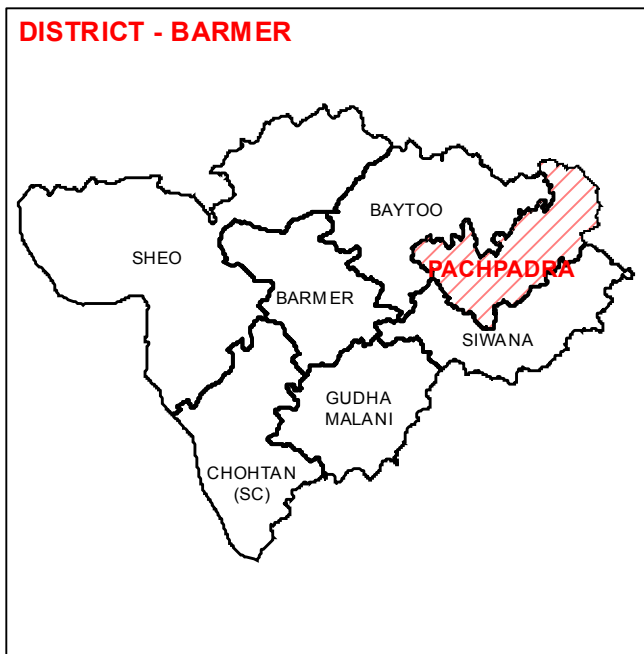

ASSEMBLY CONSTITUENCY - PACHPADRA-137

DISTRICT - BARMER

Legend

- Ⓣ Tehsil Headquarter
- Ⓜ ILR Headquarter
- P Patwar Circle Headquarter
- Tehsil Name Tehsil Boundary
- ILR Circle Name ILR Circle Boundary
- Patwar Circle Boundary Patwar Circle Boundary
- Village Name Village Boundary