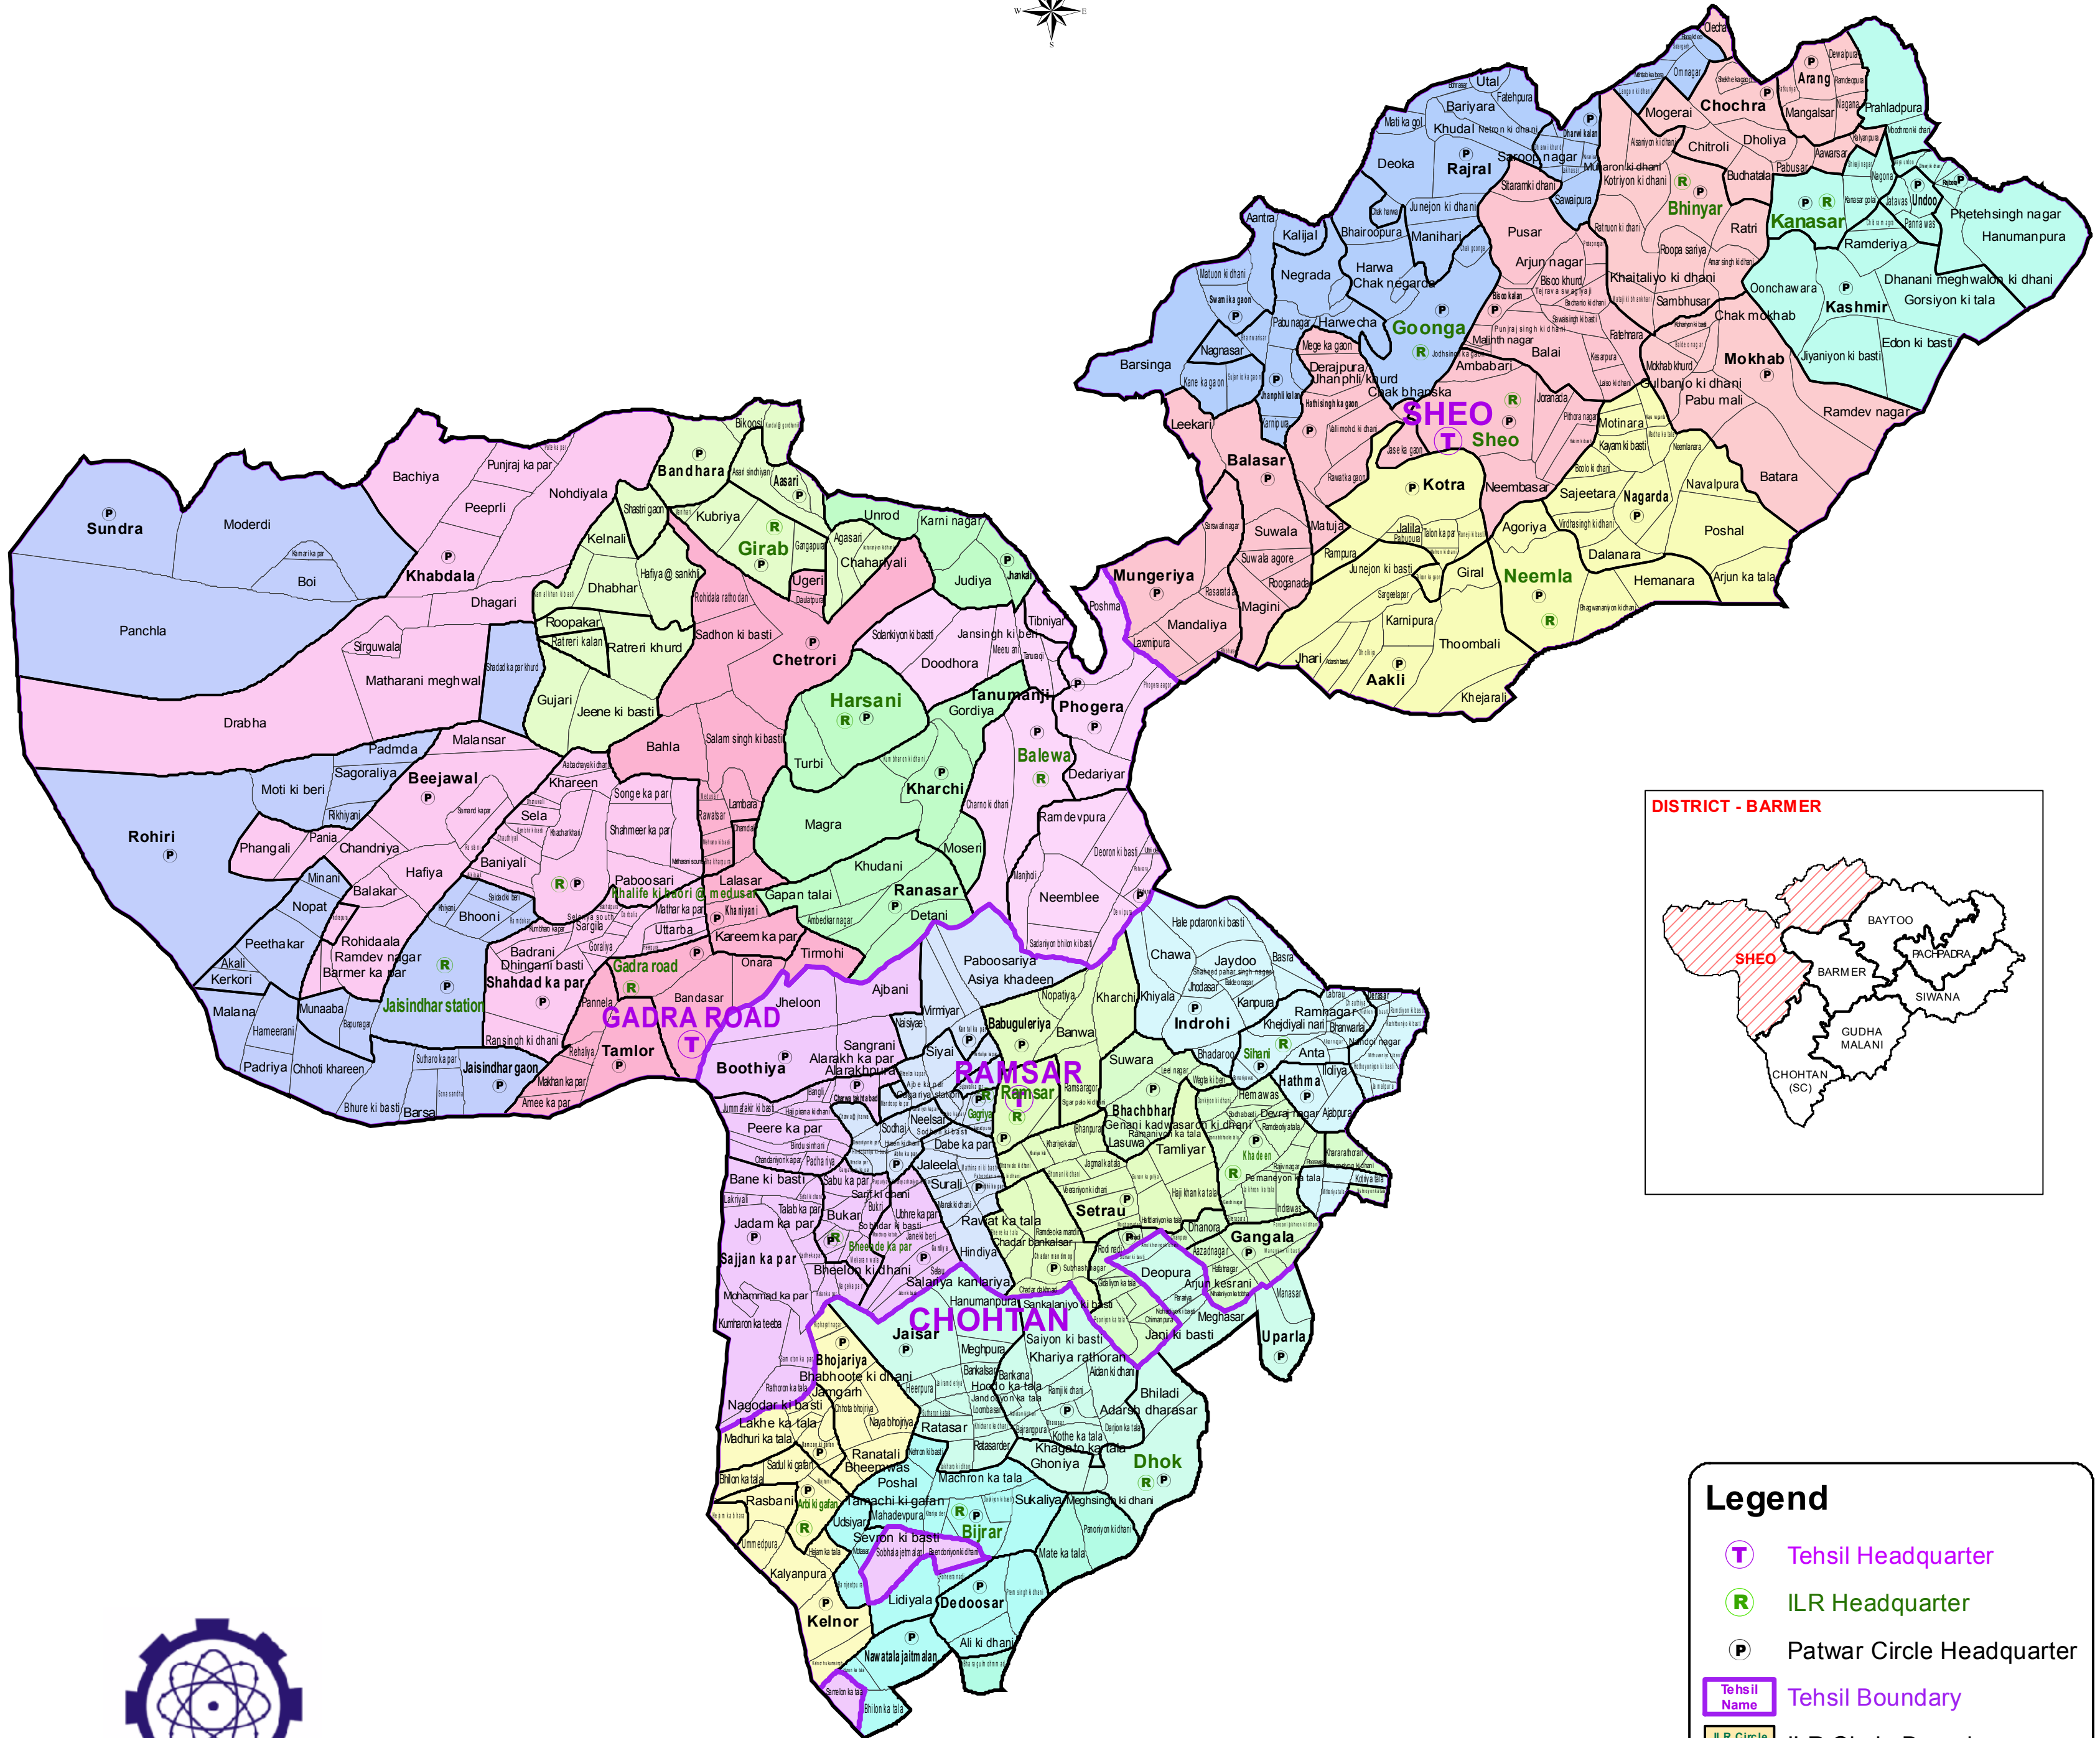

# ASSEMBLY CONSTITUENCY - SHEO-134

## DISTRICT - BARMER

### Legend

- T Tehsil Headquarter
- R ILR Headquarter
- P Patwar Circle Headquarter
- Tehsil Name Tehsil Boundary
- ILR Circle Name ILR Circle Boundary
- Patwar Circle Patwar Circle Boundary
- Village Name Village Boundary