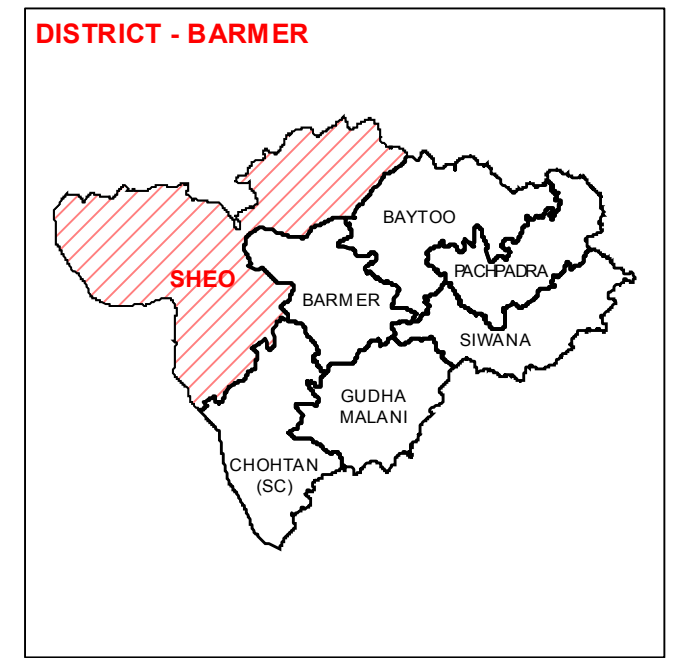

# ASSEMBLY CONSTITUENCY - SHEO-134

## DISTRICT - BARMER

### Legend

- T Tehsil Headquarter
- R ILR Headquarter
- P Patwar Circle Headquarter
- Tehsil Name Tehsil Boundary
- ILR Circle Name ILR Circle Boundary
- Patwar Circle Patwar Circle Boundary
- Village Name Village Boundary