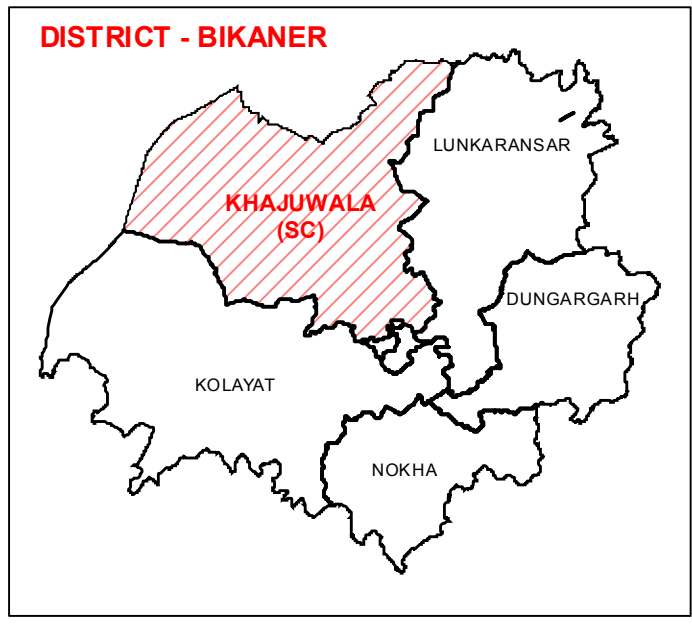

# ASSEMBLY CONSTITUENCY - KHAJUWALA (SC)-12 DISTRICT - BIKANER

**Legend**

- T Tehsil Headquarter
- R ILR Headquarter
- P Patwar Circle Headquarter
- Tehsil Name Tehsil Boundary
- ILR Circle Name ILR Circle Boundary
- Patwar Circle Patwar Circle Boundary
- Village Name Village Boundary

State Remote Sensing Application Centre  
DST, GoR, Jodhpur