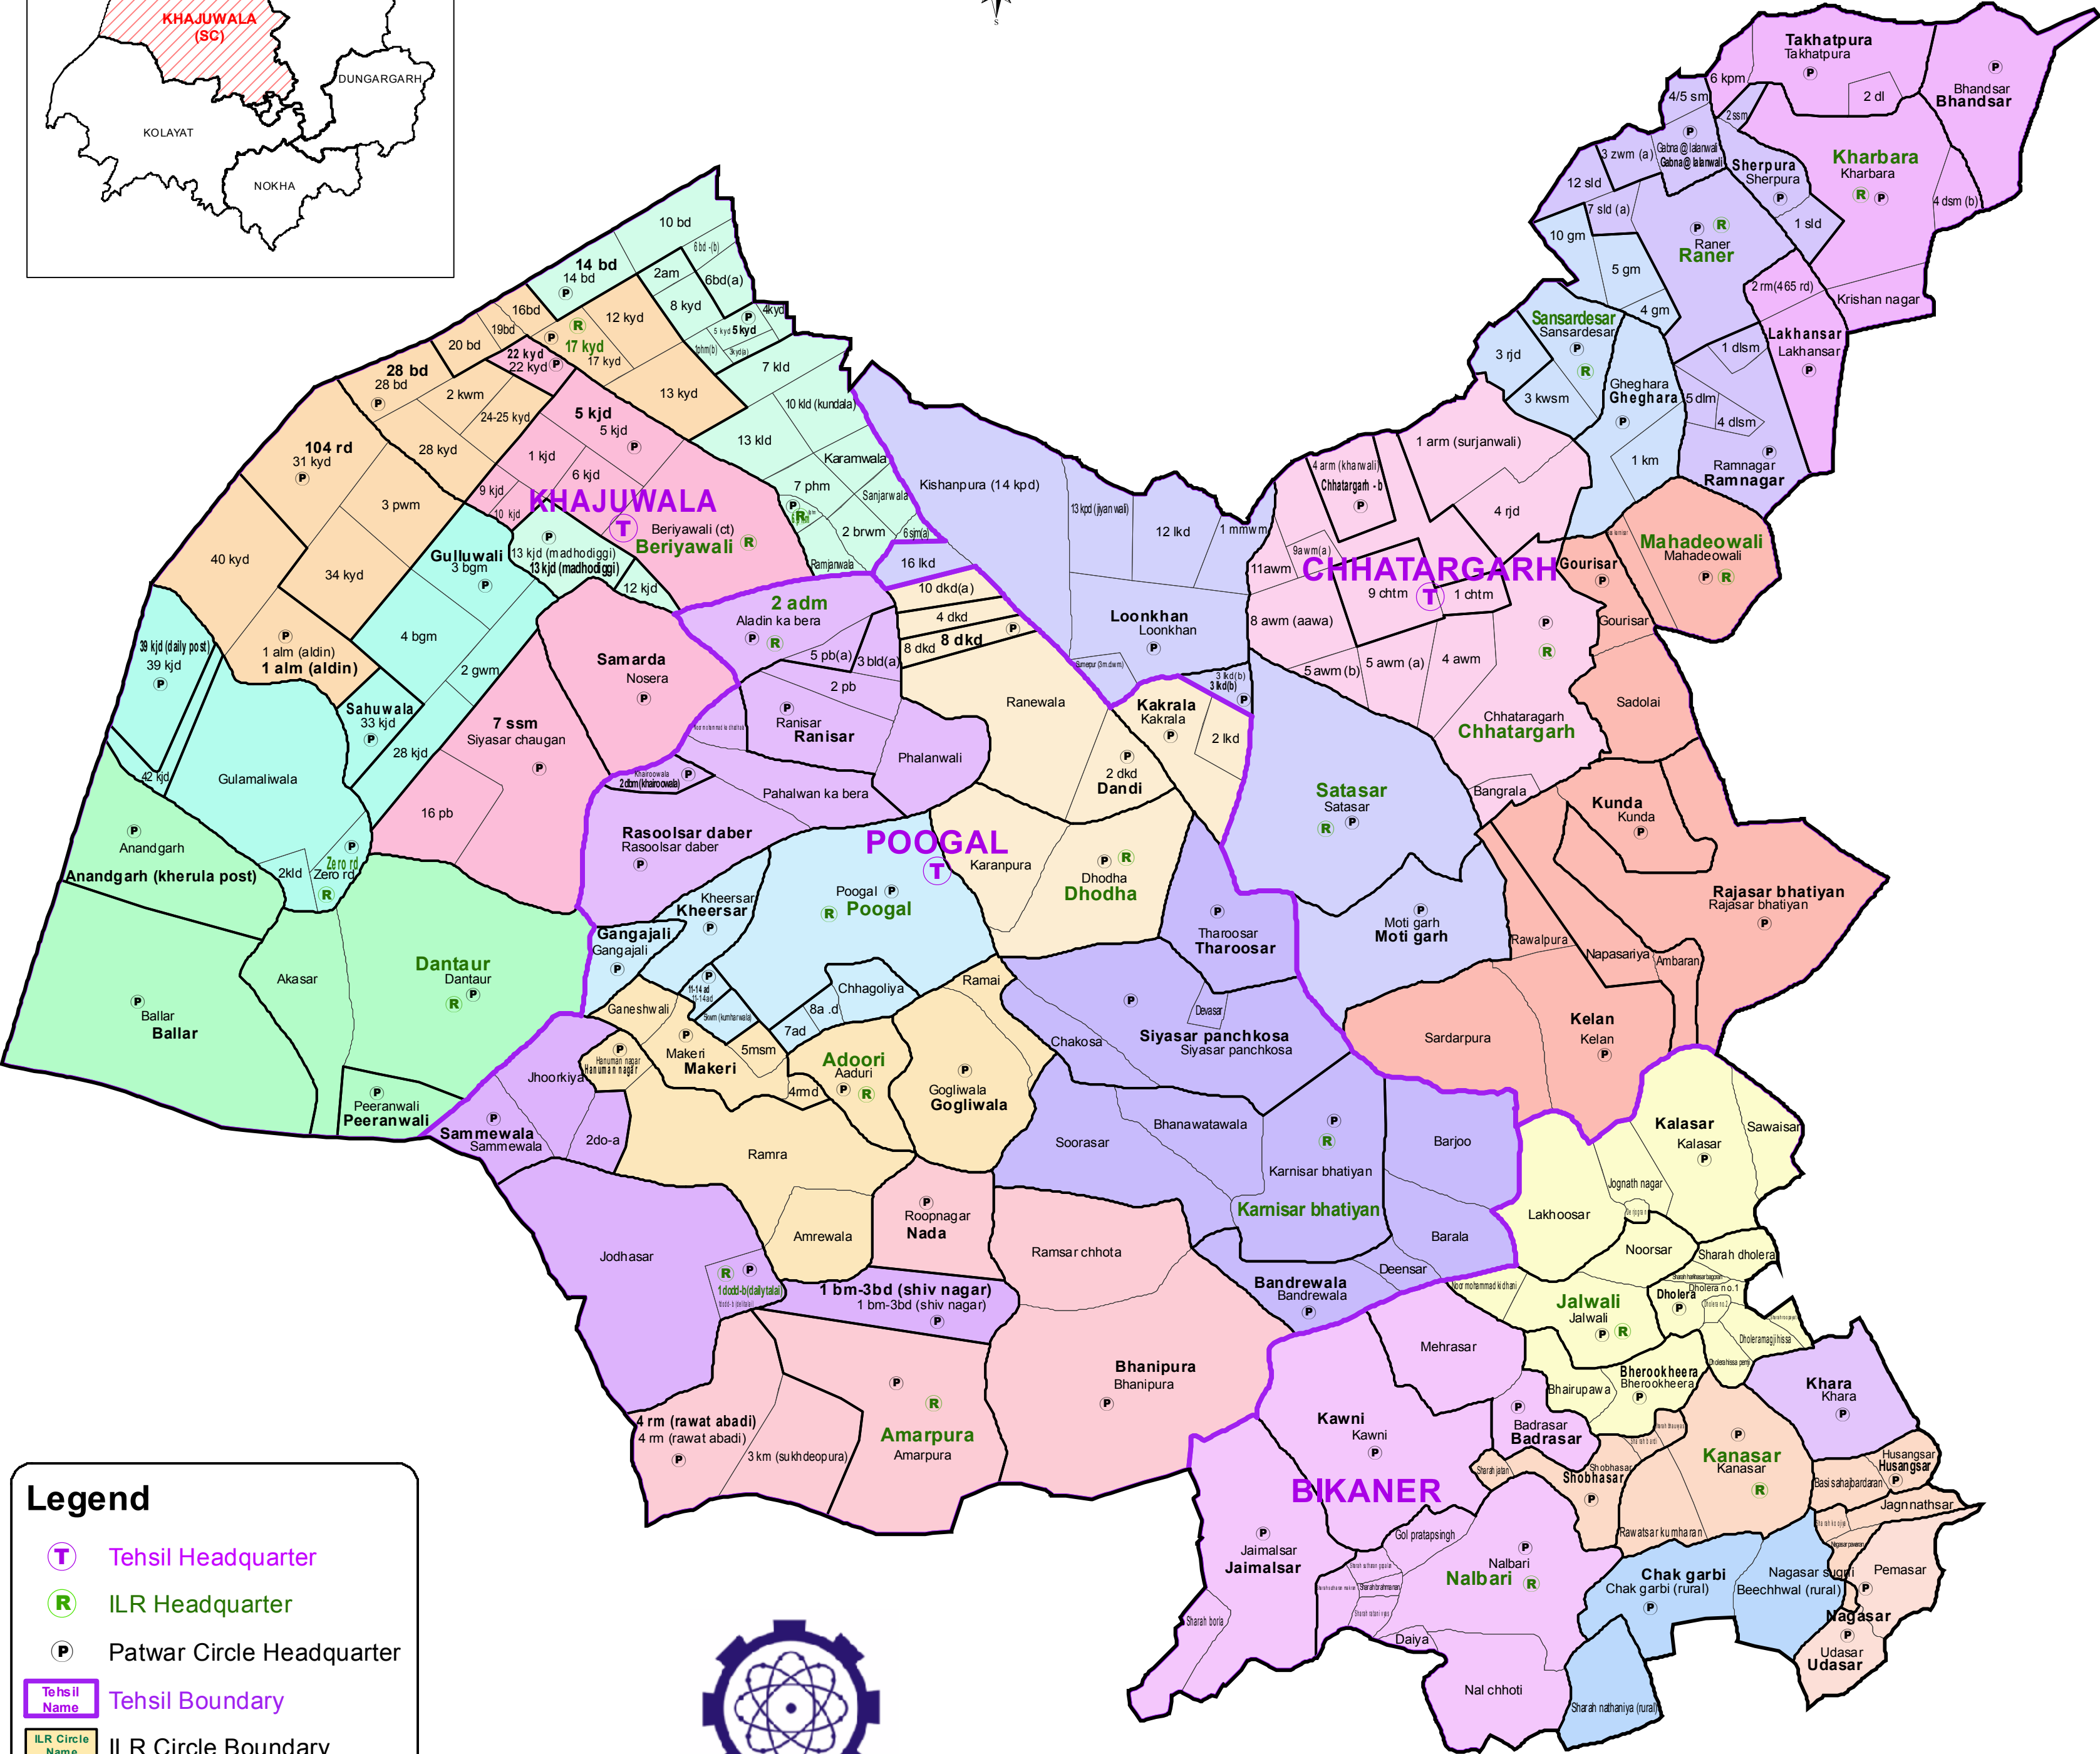

# ASSEMBLY CONSTITUENCY - KHAJUWALA (SC)-12 DISTRICT - BIKANER

**Legend**

- T Tehsil Headquarter
- R ILR Headquarter
- P Patwar Circle Headquarter
- Tehsil Name Tehsil Boundary
- ILR Circle Name ILR Circle Boundary
- Patwar Circle Patwar Circle Boundary
- Village Name Village Boundary

State Remote Sensing Application Centre  
DST, GoR, Jodhpur