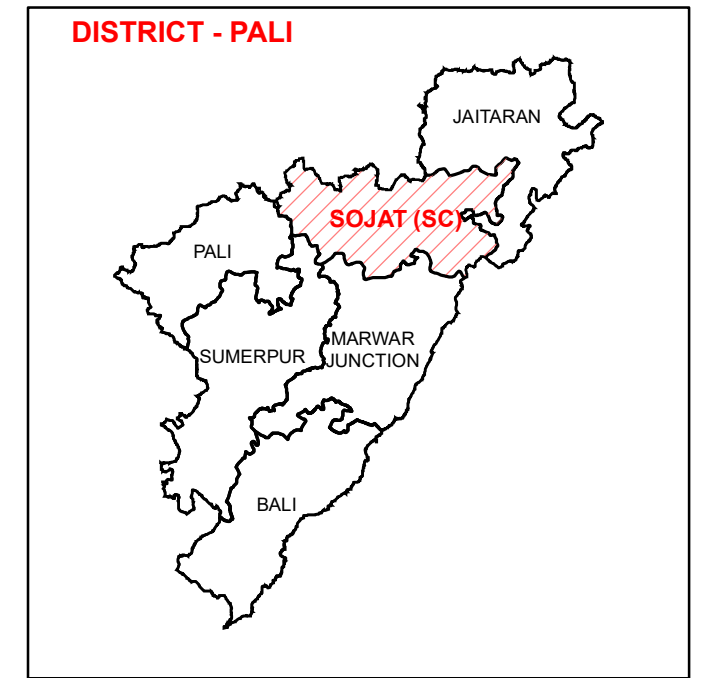

# ASSEMBLY CONSTITUENCY -SOJAT (SC)-117 DISTRICT - PALI

### Legend

- T Tehsil Headquarter
- R ILR Headquarter
- P Patwar Circle Headquarter
- Tehsil Name Tehsil Boundary
- ILR Circle Name ILR Circle Boundary
- Patwar Circle Boundary Patwar Circle Boundary
- Village Name Village Boundary