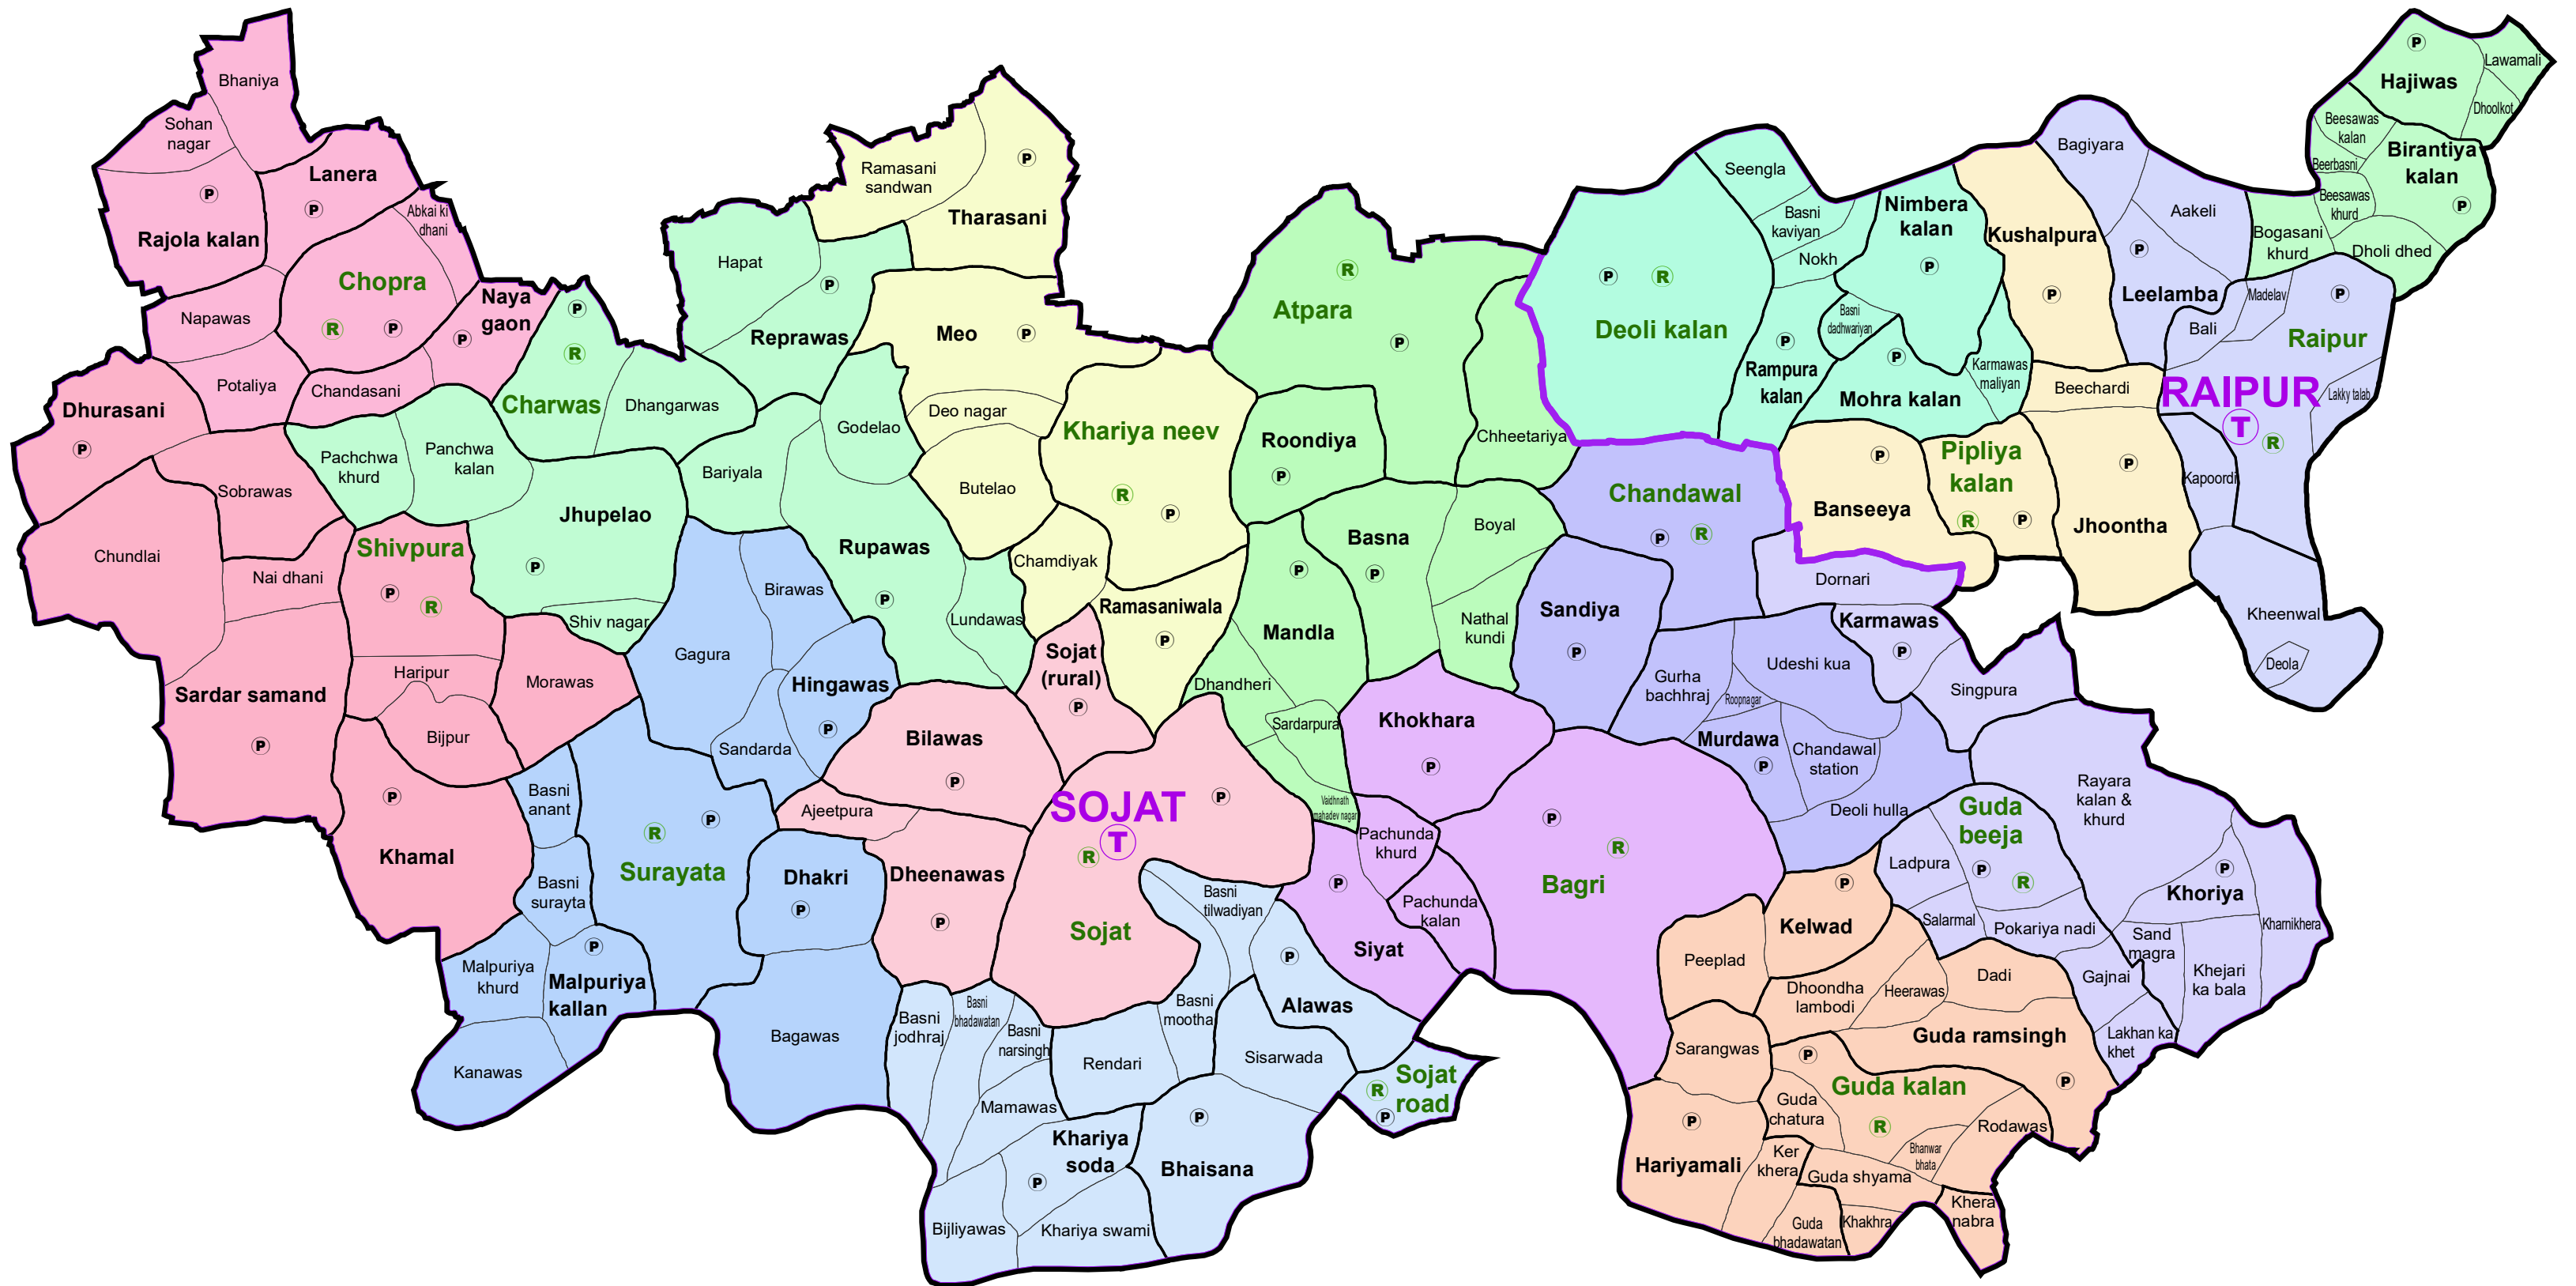

# ASSEMBLY CONSTITUENCY -SOJAT (SC)-117 DISTRICT - PALI

### Legend

- T Tehsil Headquarter
- R ILR Headquarter
- P Patwar Circle Headquarter
- Tehsil Name Tehsil Boundary
- ILR Circle Name ILR Circle Boundary
- Patwar Circle Boundary Patwar Circle Boundary
- Village Name Village Boundary