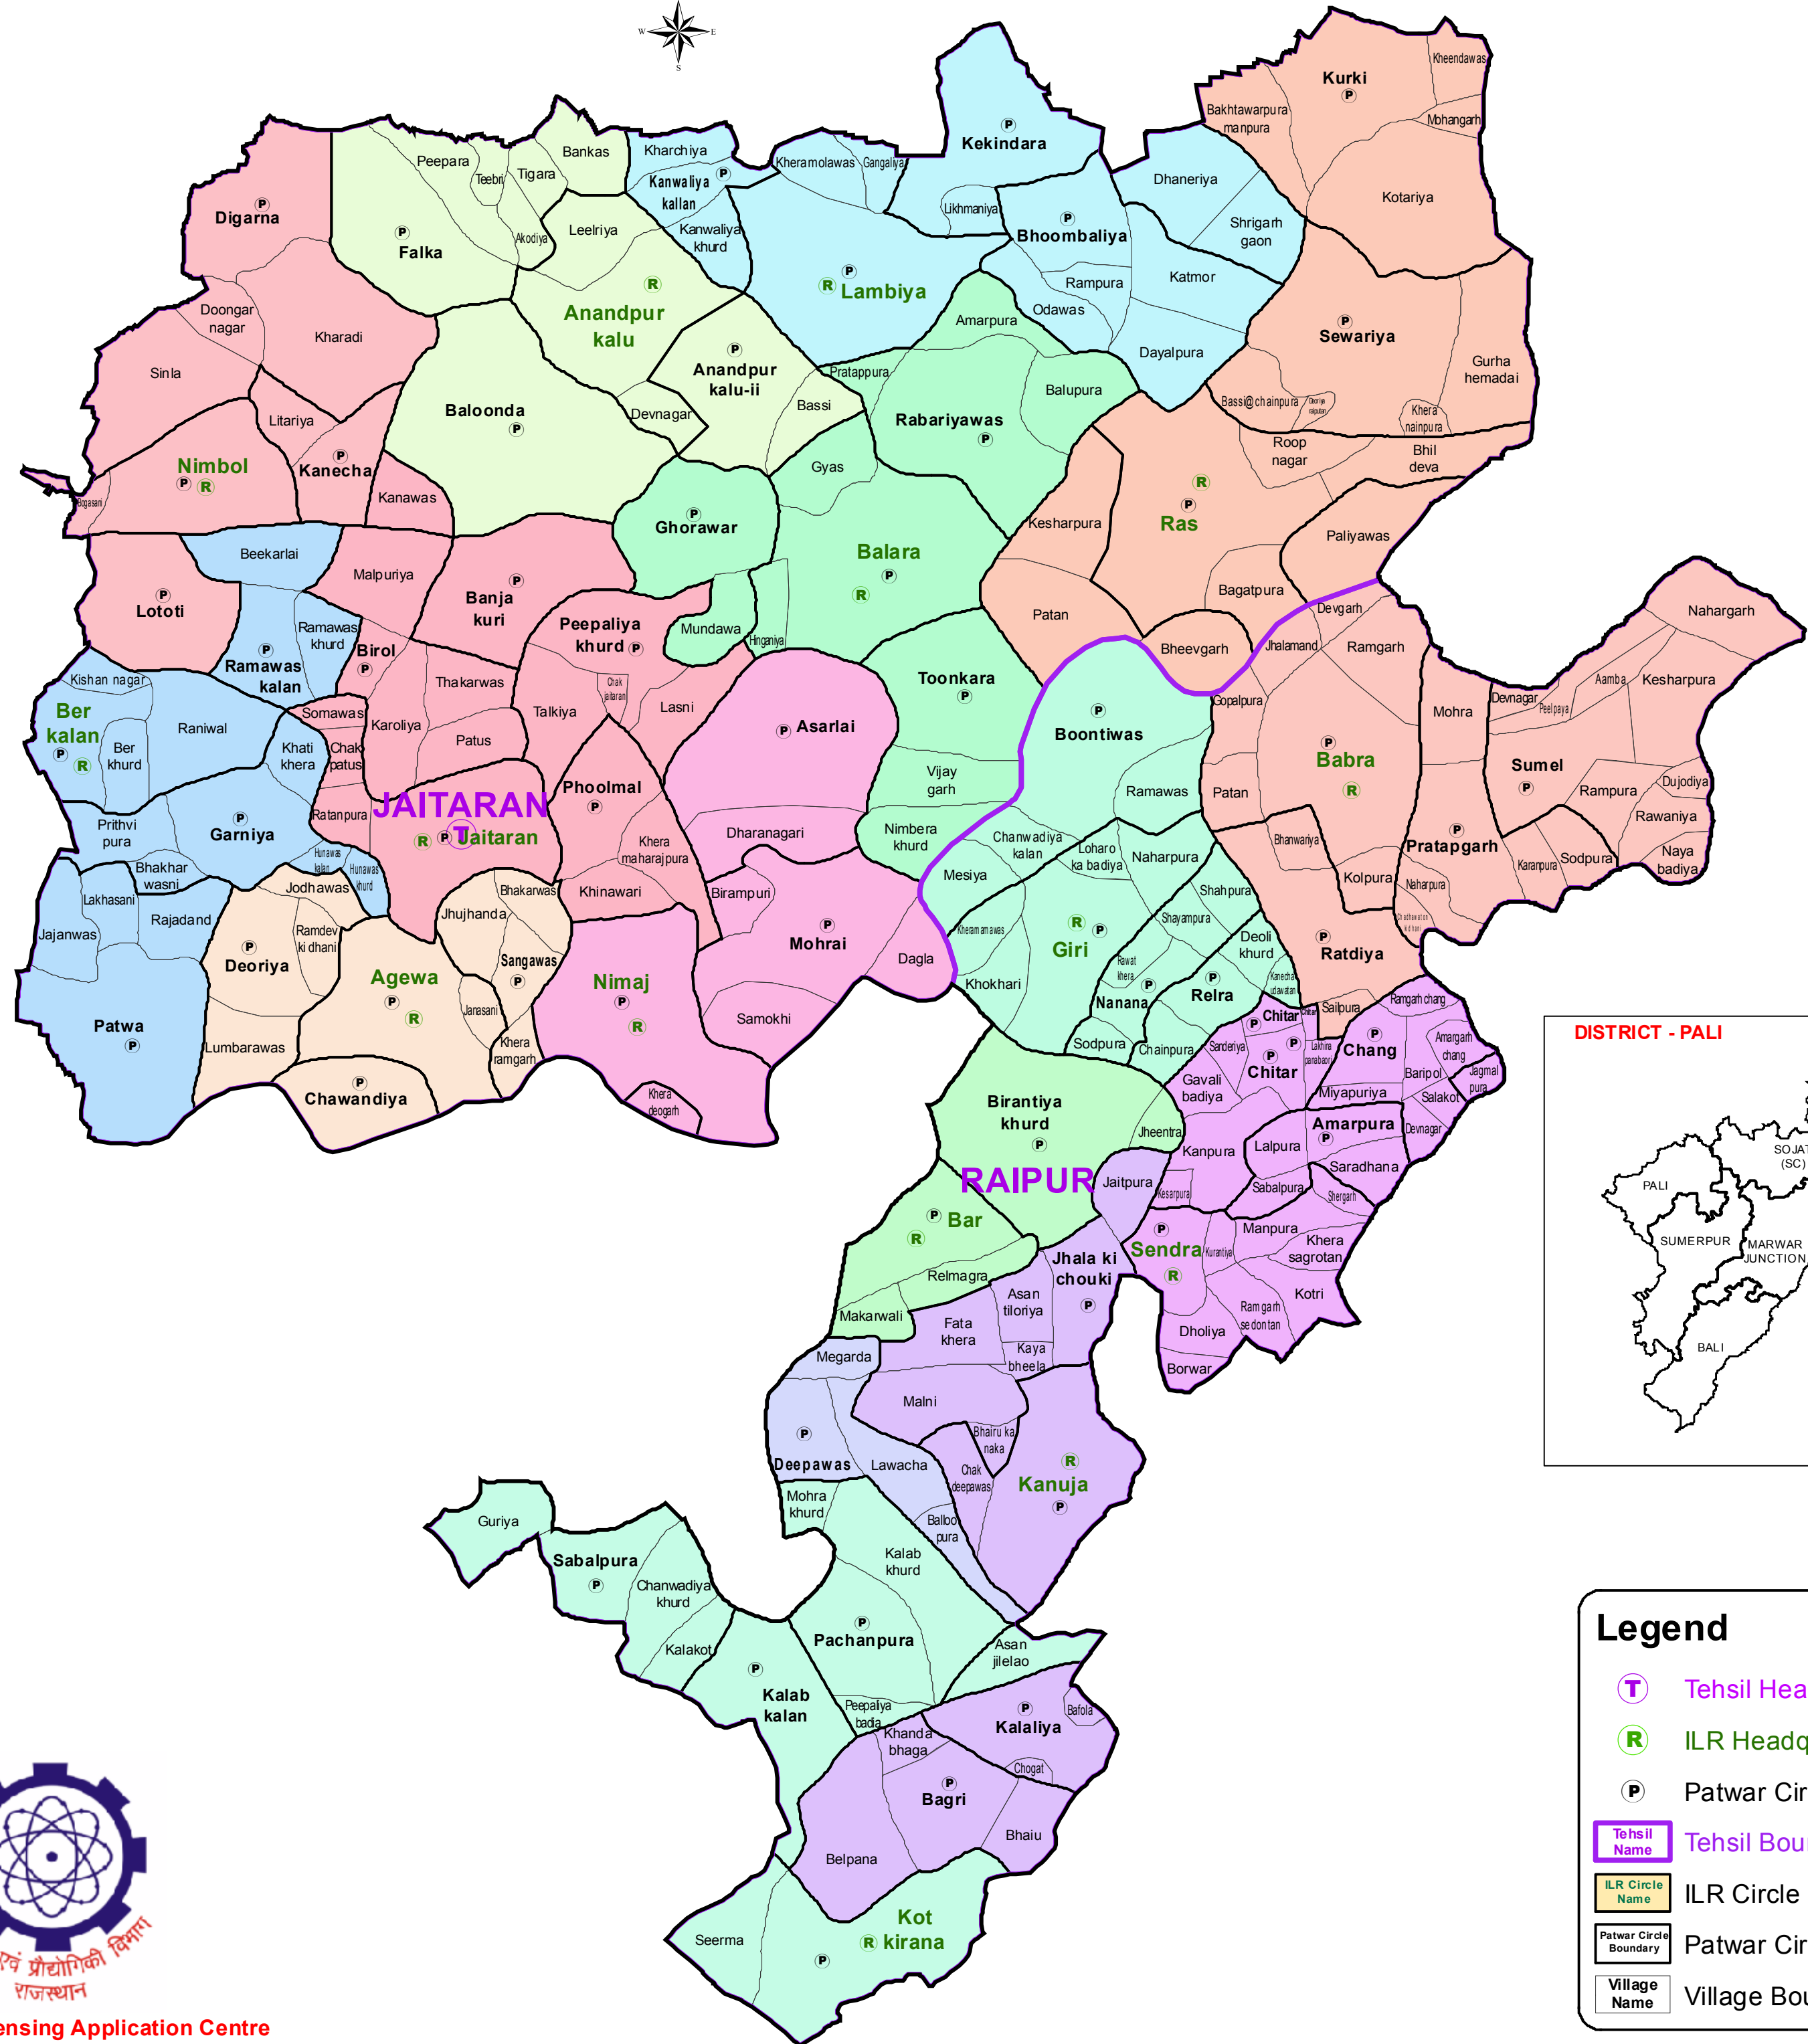

ASSEMBLY CONSTITUENCY - JAITARAN-116

DISTRICT - PALI

Legend

- T Tehsil Headquarter
- R ILR Headquarter
- P Patwar Circle Headquarter
- Tehsil Boundary
- ILR Circle Boundary
- Patwar Circle Boundary
- Village Name