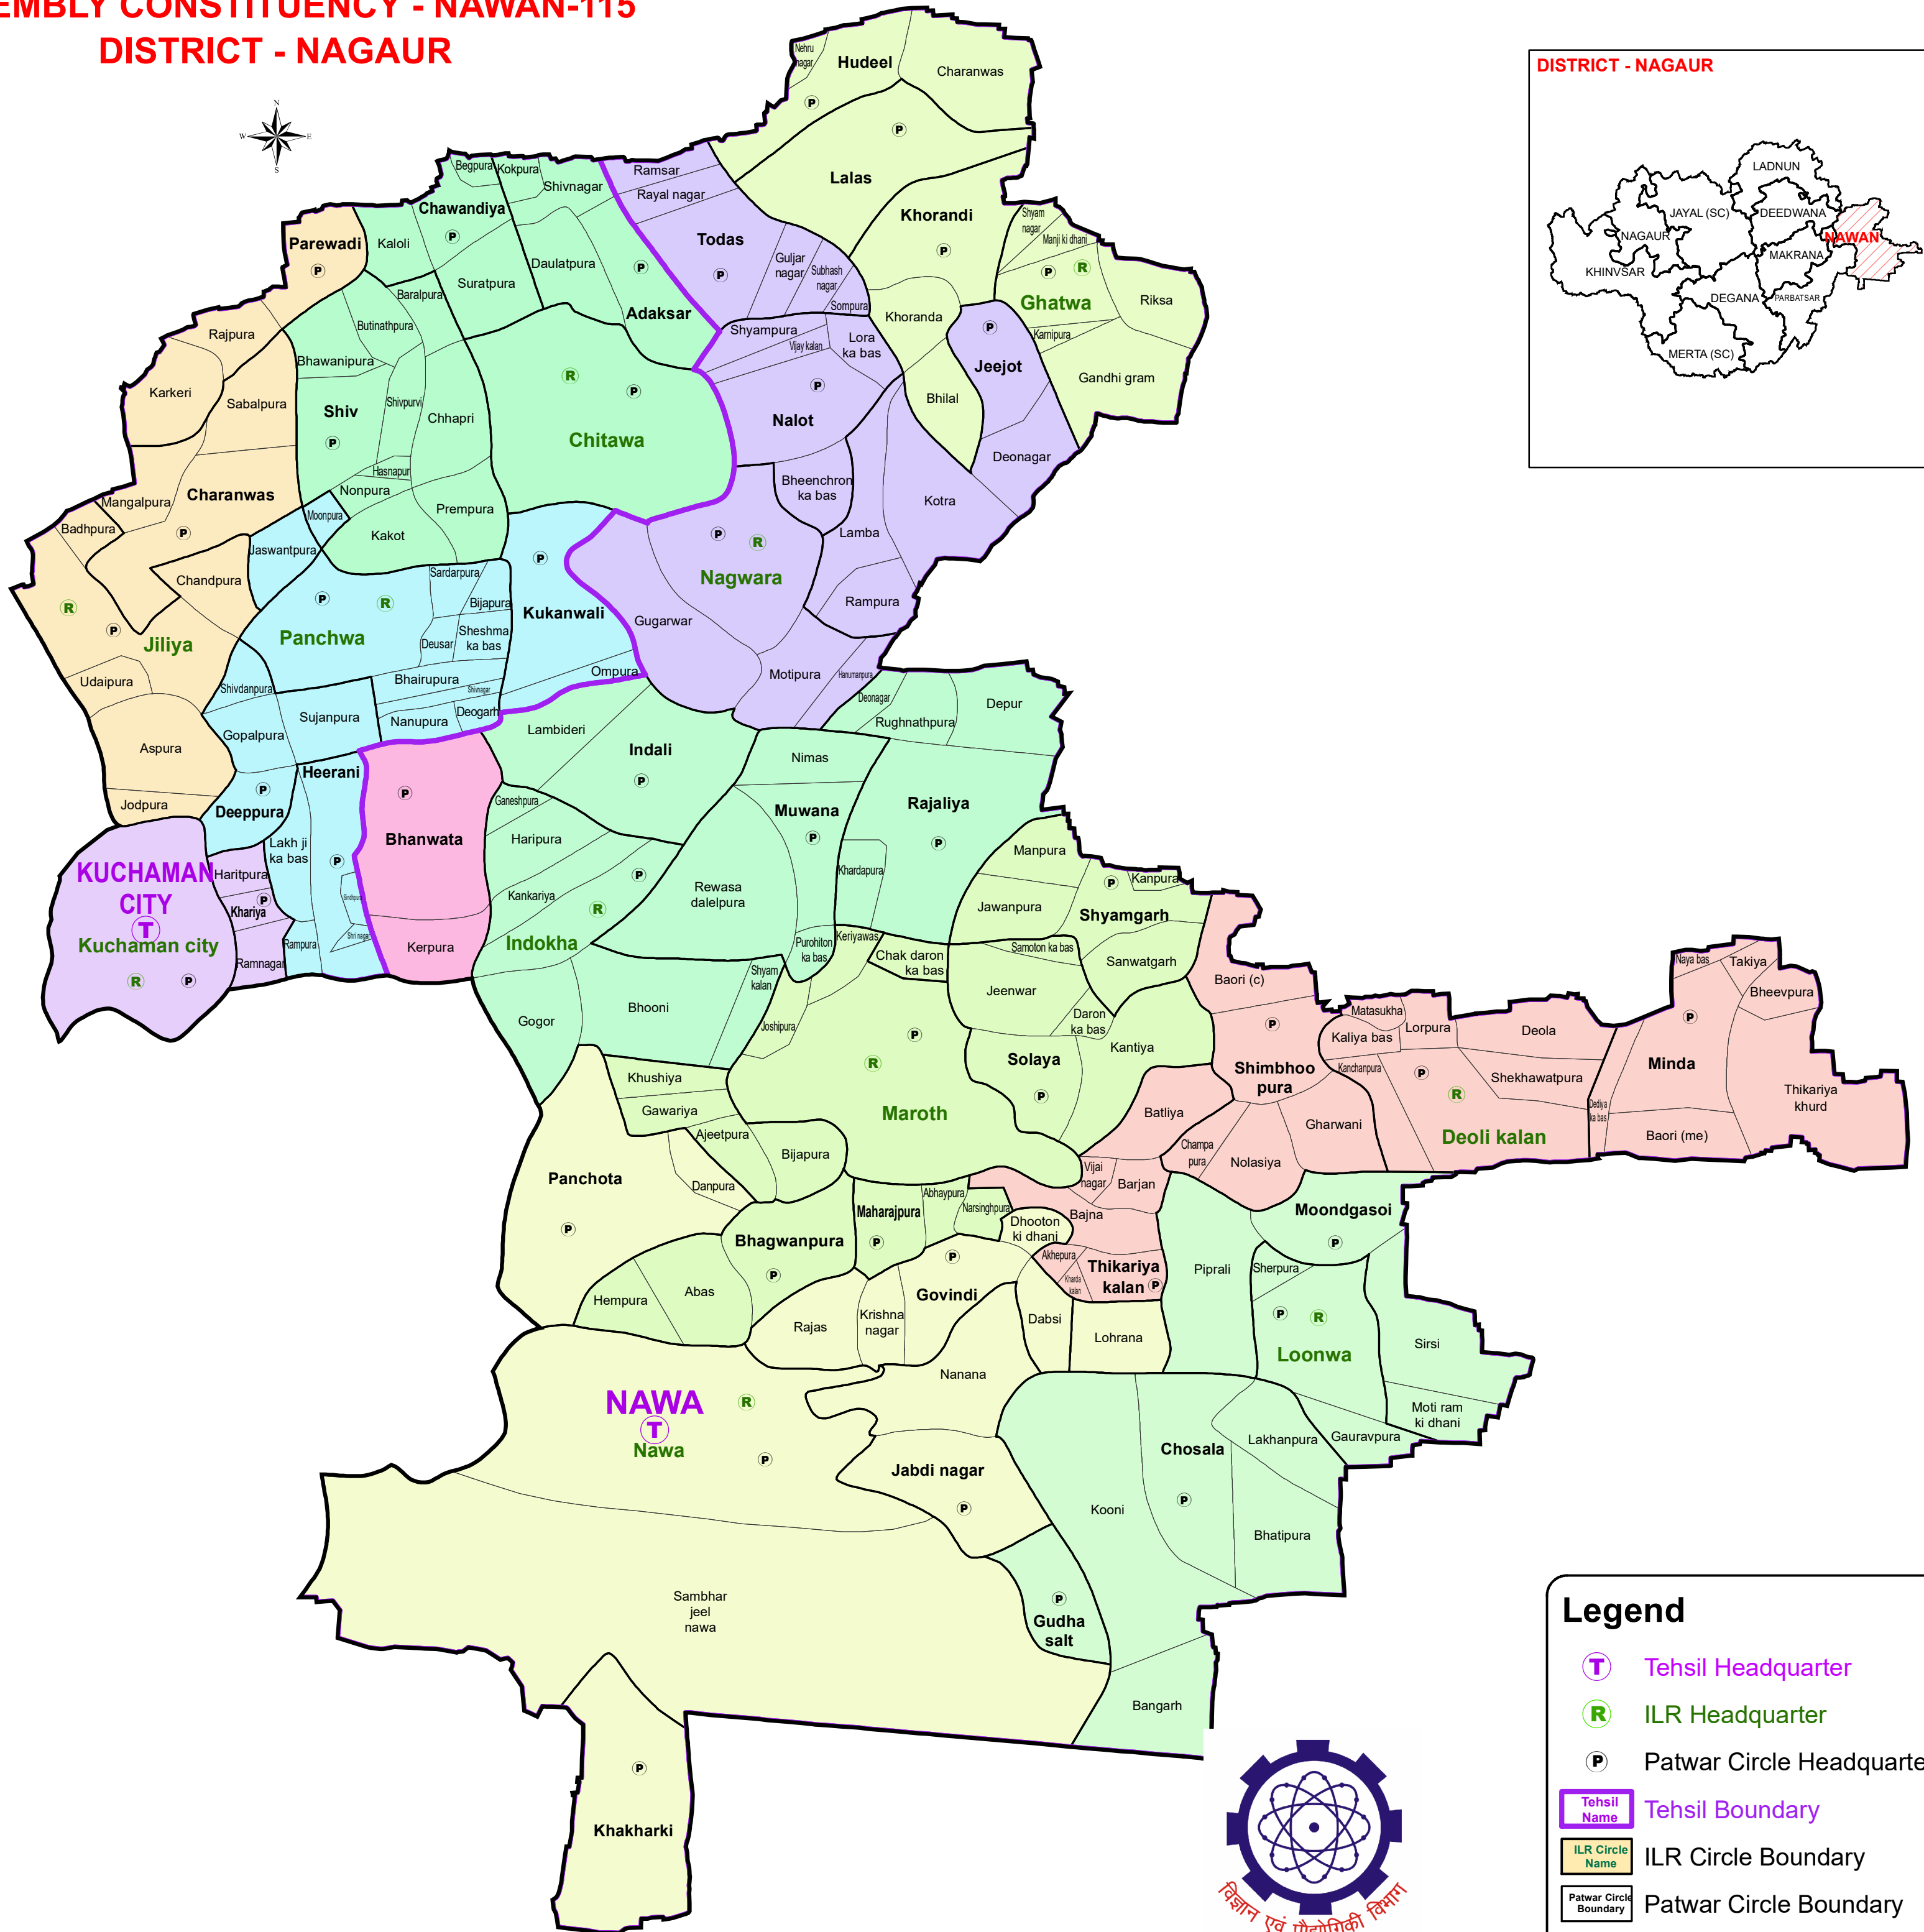

ASSEMBLY CONSTITUENCY - NAWAN-115

DISTRICT - NAGAU

Legend

- T Tehsil Headquarter
- R ILR Headquarter
- P Patwar Circle Headquarter
- Tehsil Name Tehsil Boundary
- ILR Circle Name ILR Circle Boundary
- Patwar Circle Boundary Patwar Circle Boundary
- Village Name Village Boundary