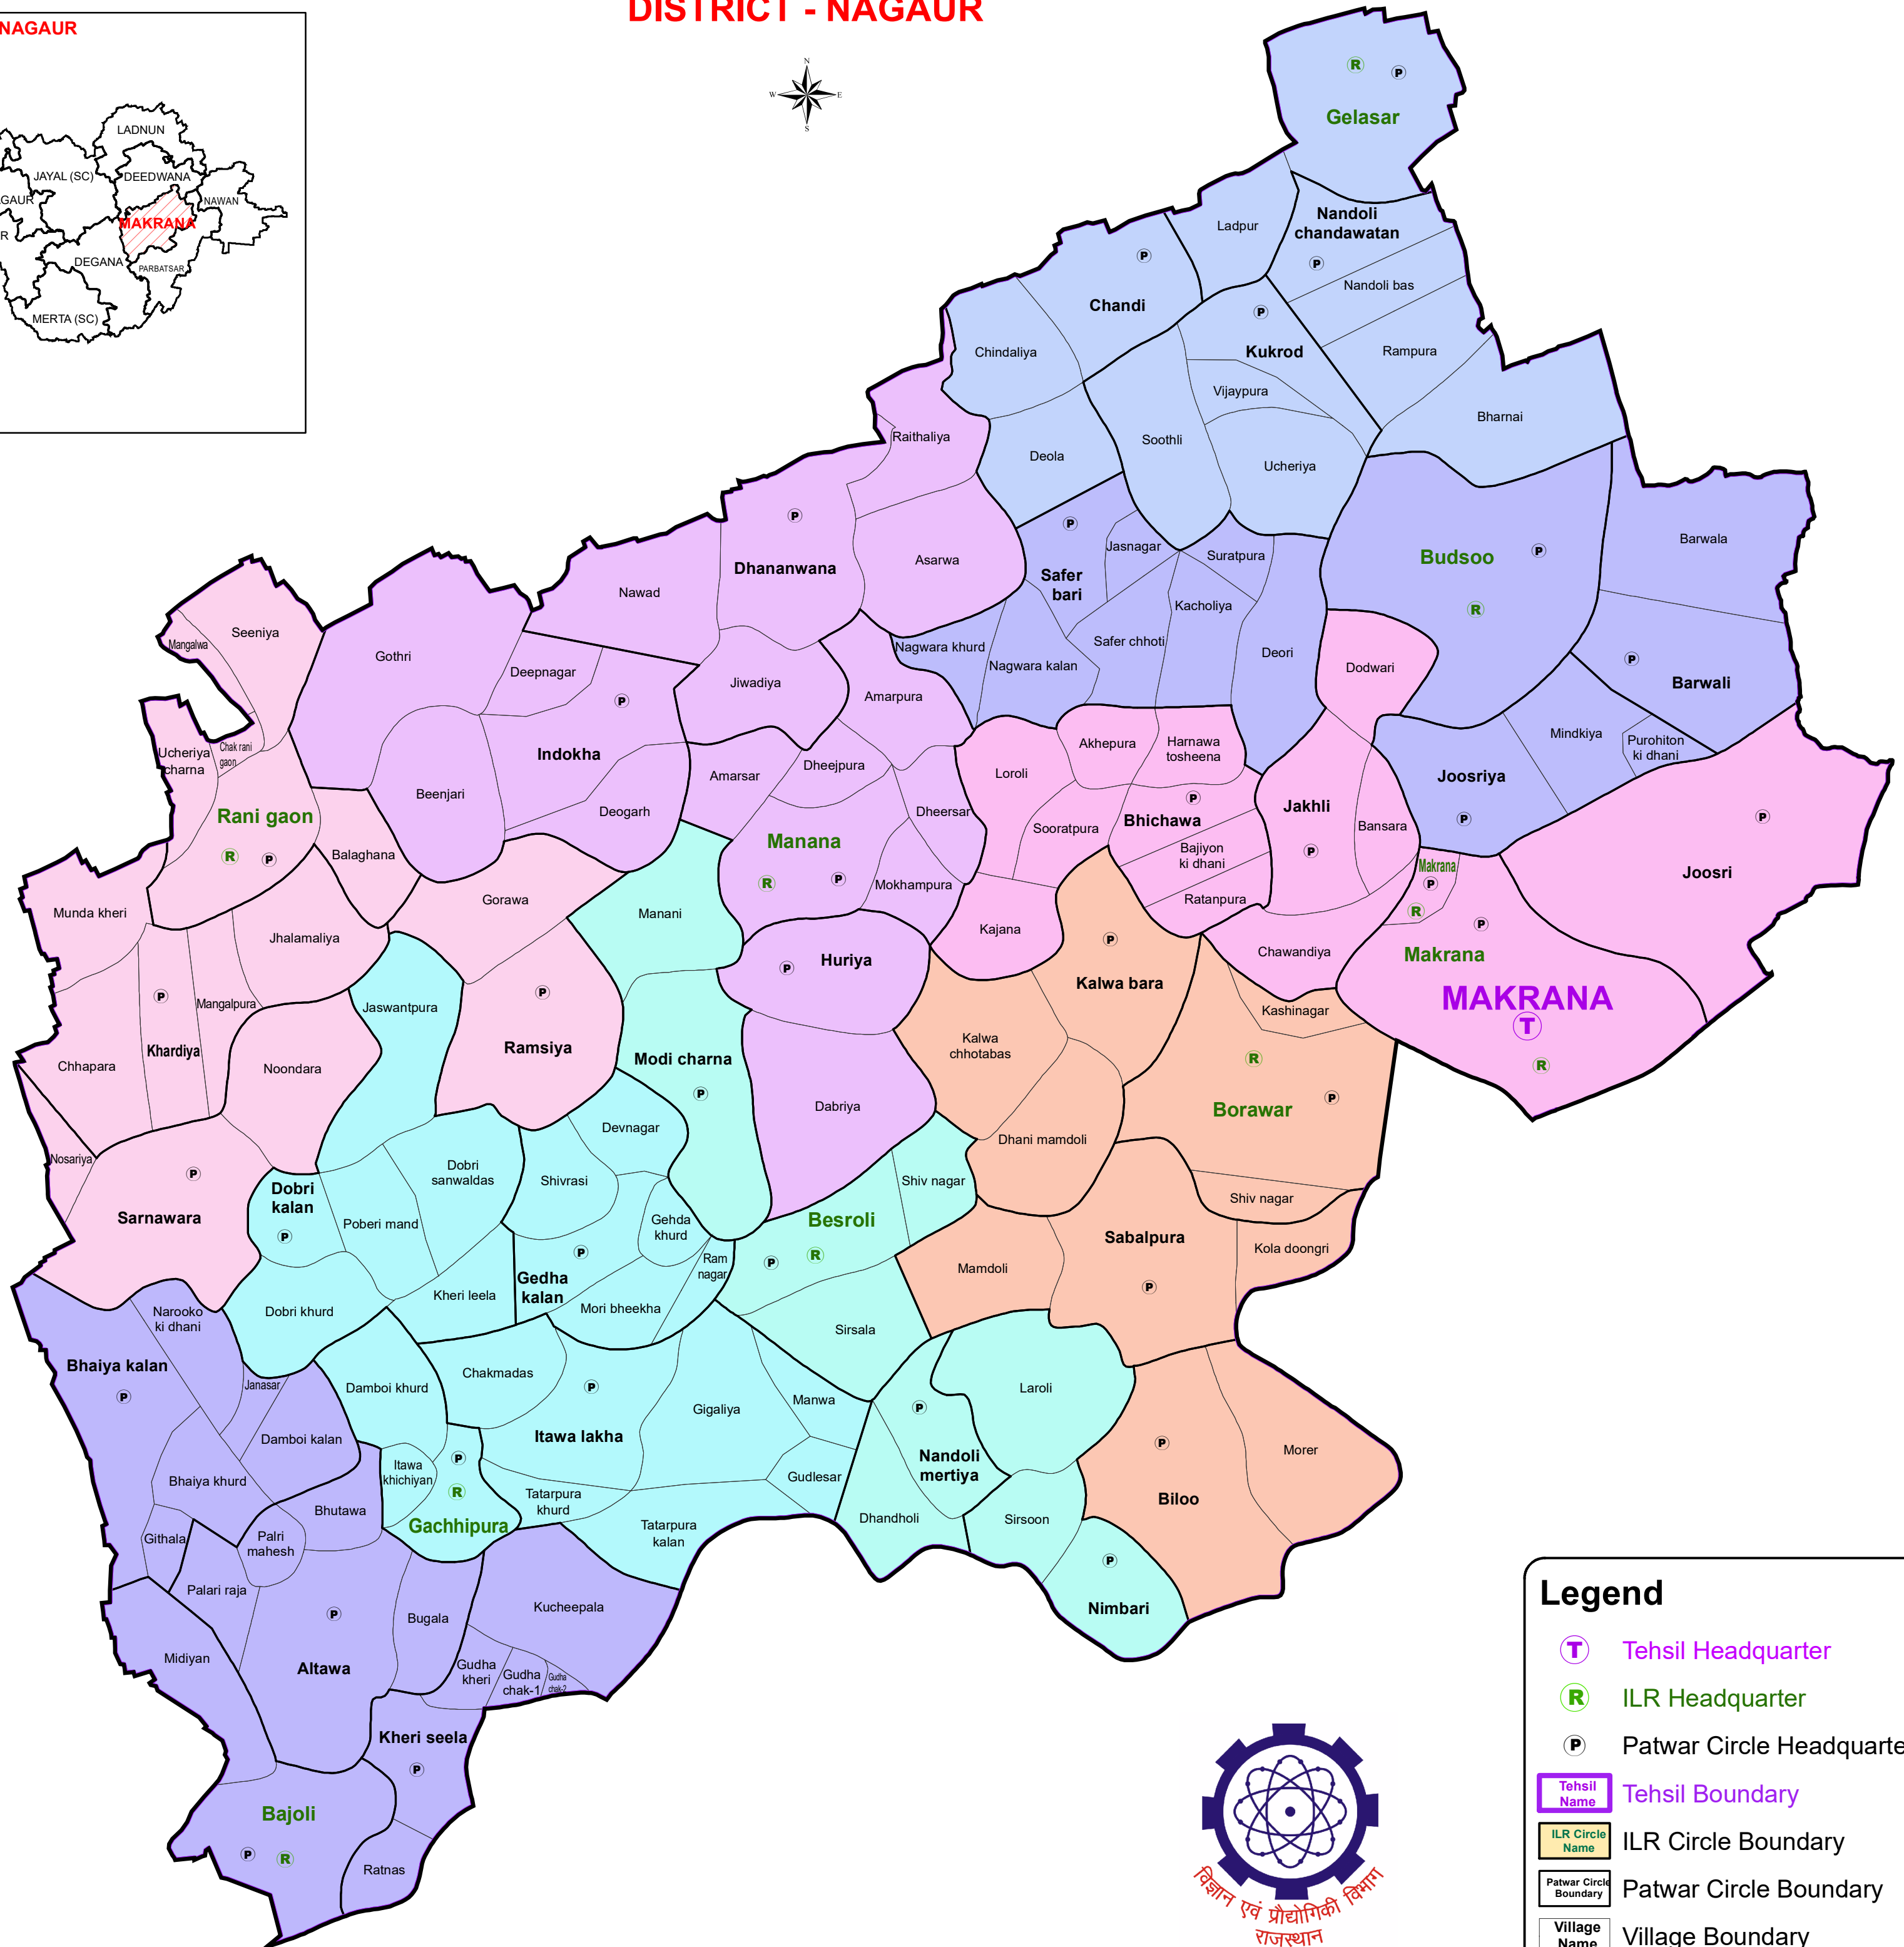

# ASSEMBLY CONSTITUENCY - MAKRANA-113 DISTRICT - NAGOUR

### Legend

- Ⓣ Tehsil Headquarter
- Ⓜ ILR Headquarter
- P Patwar Circle Headquarter
- Tehsil Name Tehsil Boundary
- ILR Circle Name ILR Circle Boundary
- Patwar Circle Boundary Patwar Circle Boundary
- Village Name Village Boundary