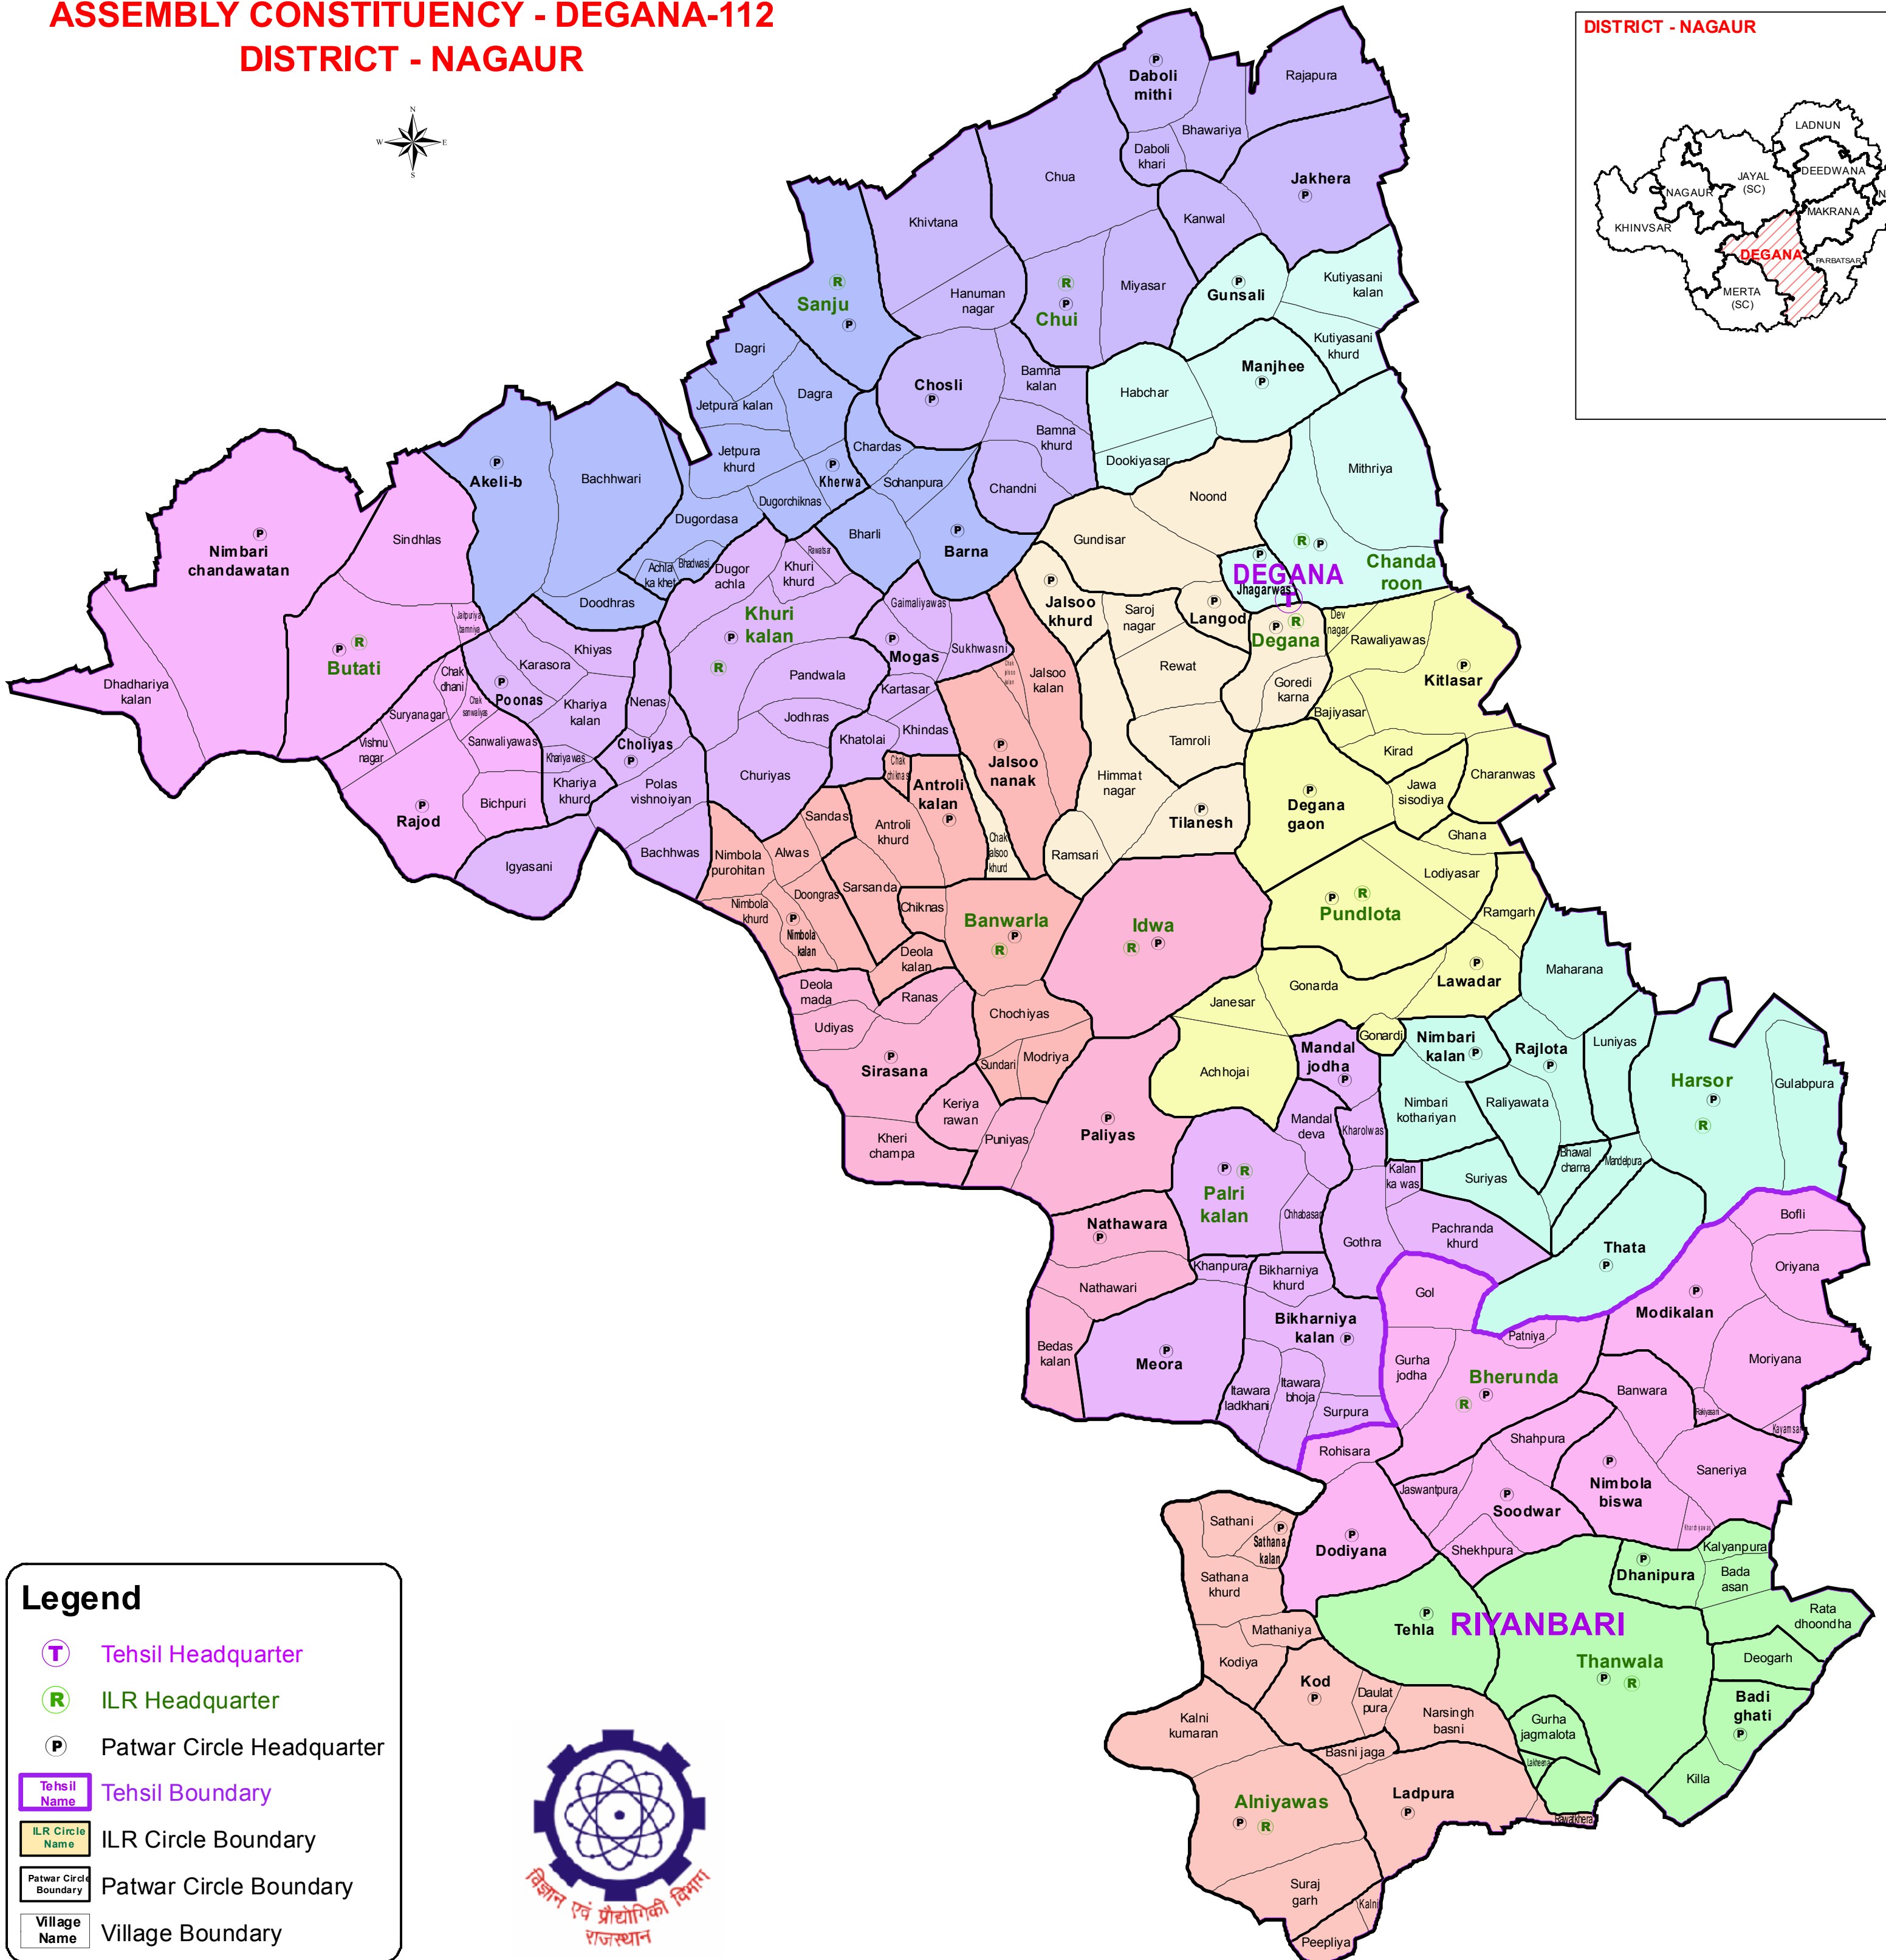

ASSEMBLY CONSTITUENCY - DEGANA-112

DISTRICT - NAGOUR

Legend

- Tehsil Headquarter
- ILR Headquarter
- Patwar Circle Headquarter
- Tehsil Boundary
- ILR Circle Boundary
- Patwar Circle Boundary
- Village Boundary

State Remote Sensing Application Centre
DST, GoR, Jodhpur