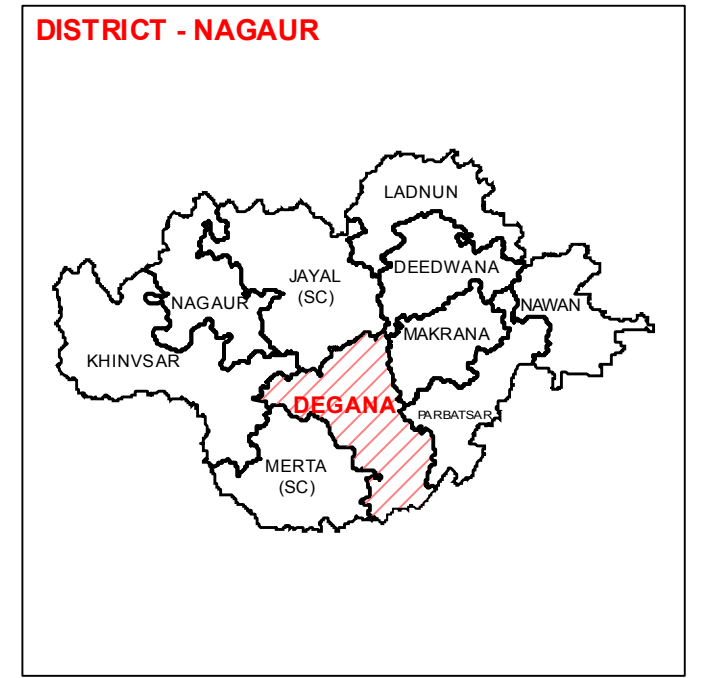

ASSEMBLY CONSTITUENCY - DEGANA-112

DISTRICT - NAGOUR

Legend

- Tehsil Headquarter
- ILR Headquarter
- Patwar Circle Headquarter
- Tehsil Boundary
- ILR Circle Boundary
- Patwar Circle Boundary
- Village Boundary

State Remote Sensing Application Centre
DST, GoR, Jodhpur