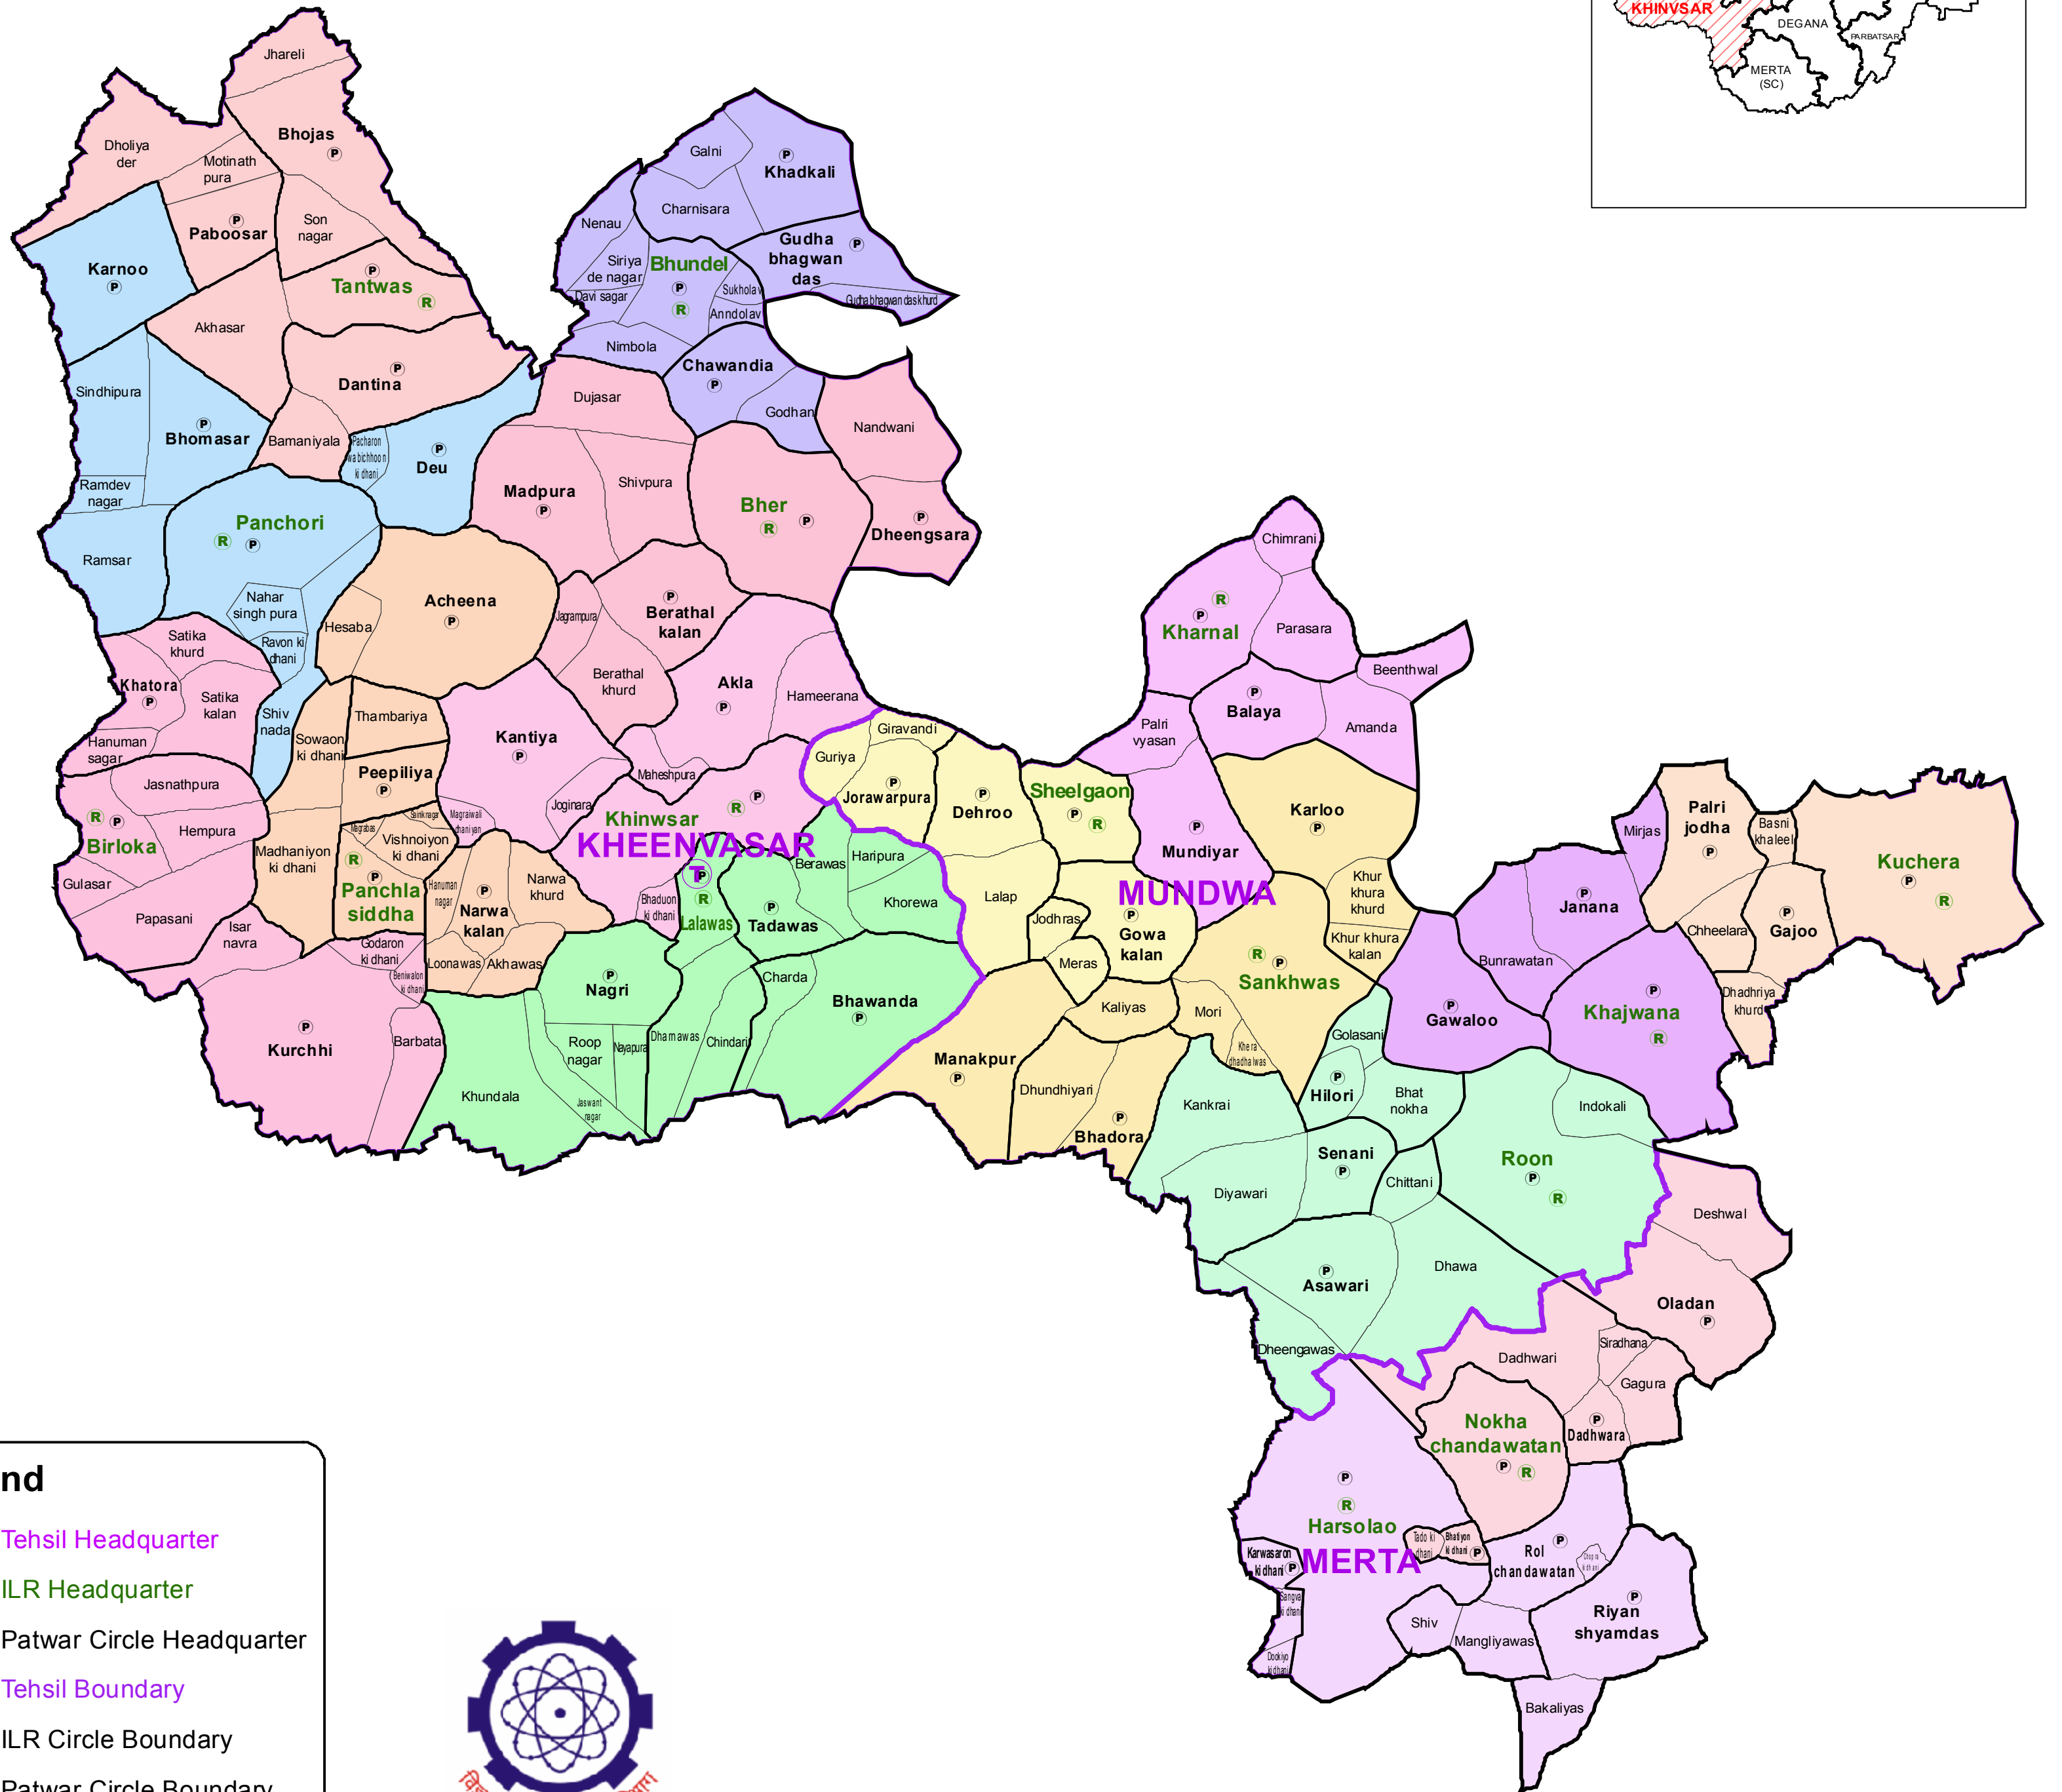

ASSEMBLY CONSTITUENCY - KHINWSAR-110 DISTRICT - NAGOUR

Legend

- Ⓣ Tehsil Headquarter
- Ⓜ ILR Headquarter
- Ⓟ Patwar Circle Headquarter
- Tehsil Name Tehsil Boundary
- ILR Circle Name ILR Circle Boundary
- Patwar Circle Boundary Patwar Circle Boundary
- Village Name Village Boundary

State Remote Sensing Application Centre
DST, GoR, Jodhpur