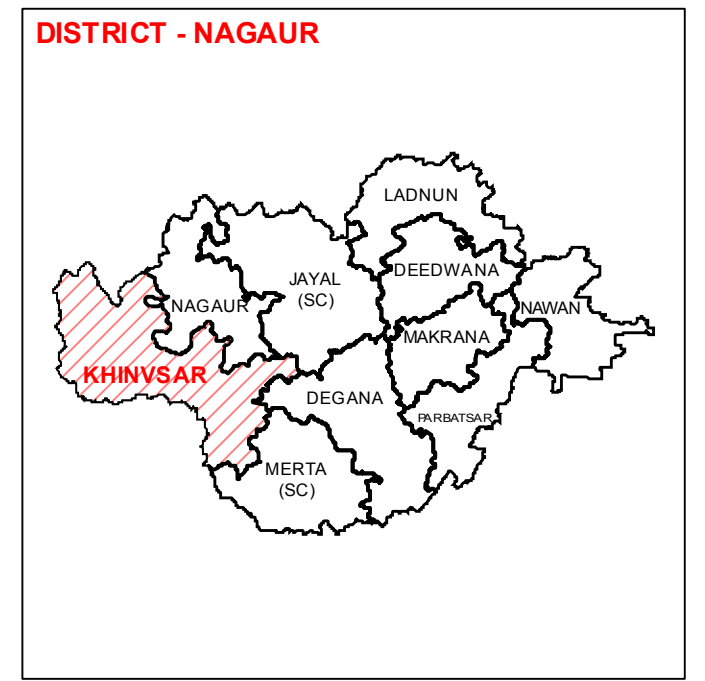

ASSEMBLY CONSTITUENCY - KHINWSAR-110 DISTRICT - NAGOUR

Legend

- Ⓣ Tehsil Headquarter
- Ⓜ ILR Headquarter
- Ⓟ Patwar Circle Headquarter
- Tehsil Name Tehsil Boundary
- ILR Circle Name ILR Circle Boundary
- Patwar Circle Boundary Patwar Circle Boundary
- Village Name Village Boundary

State Remote Sensing Application Centre
DST, GoR, Jodhpur