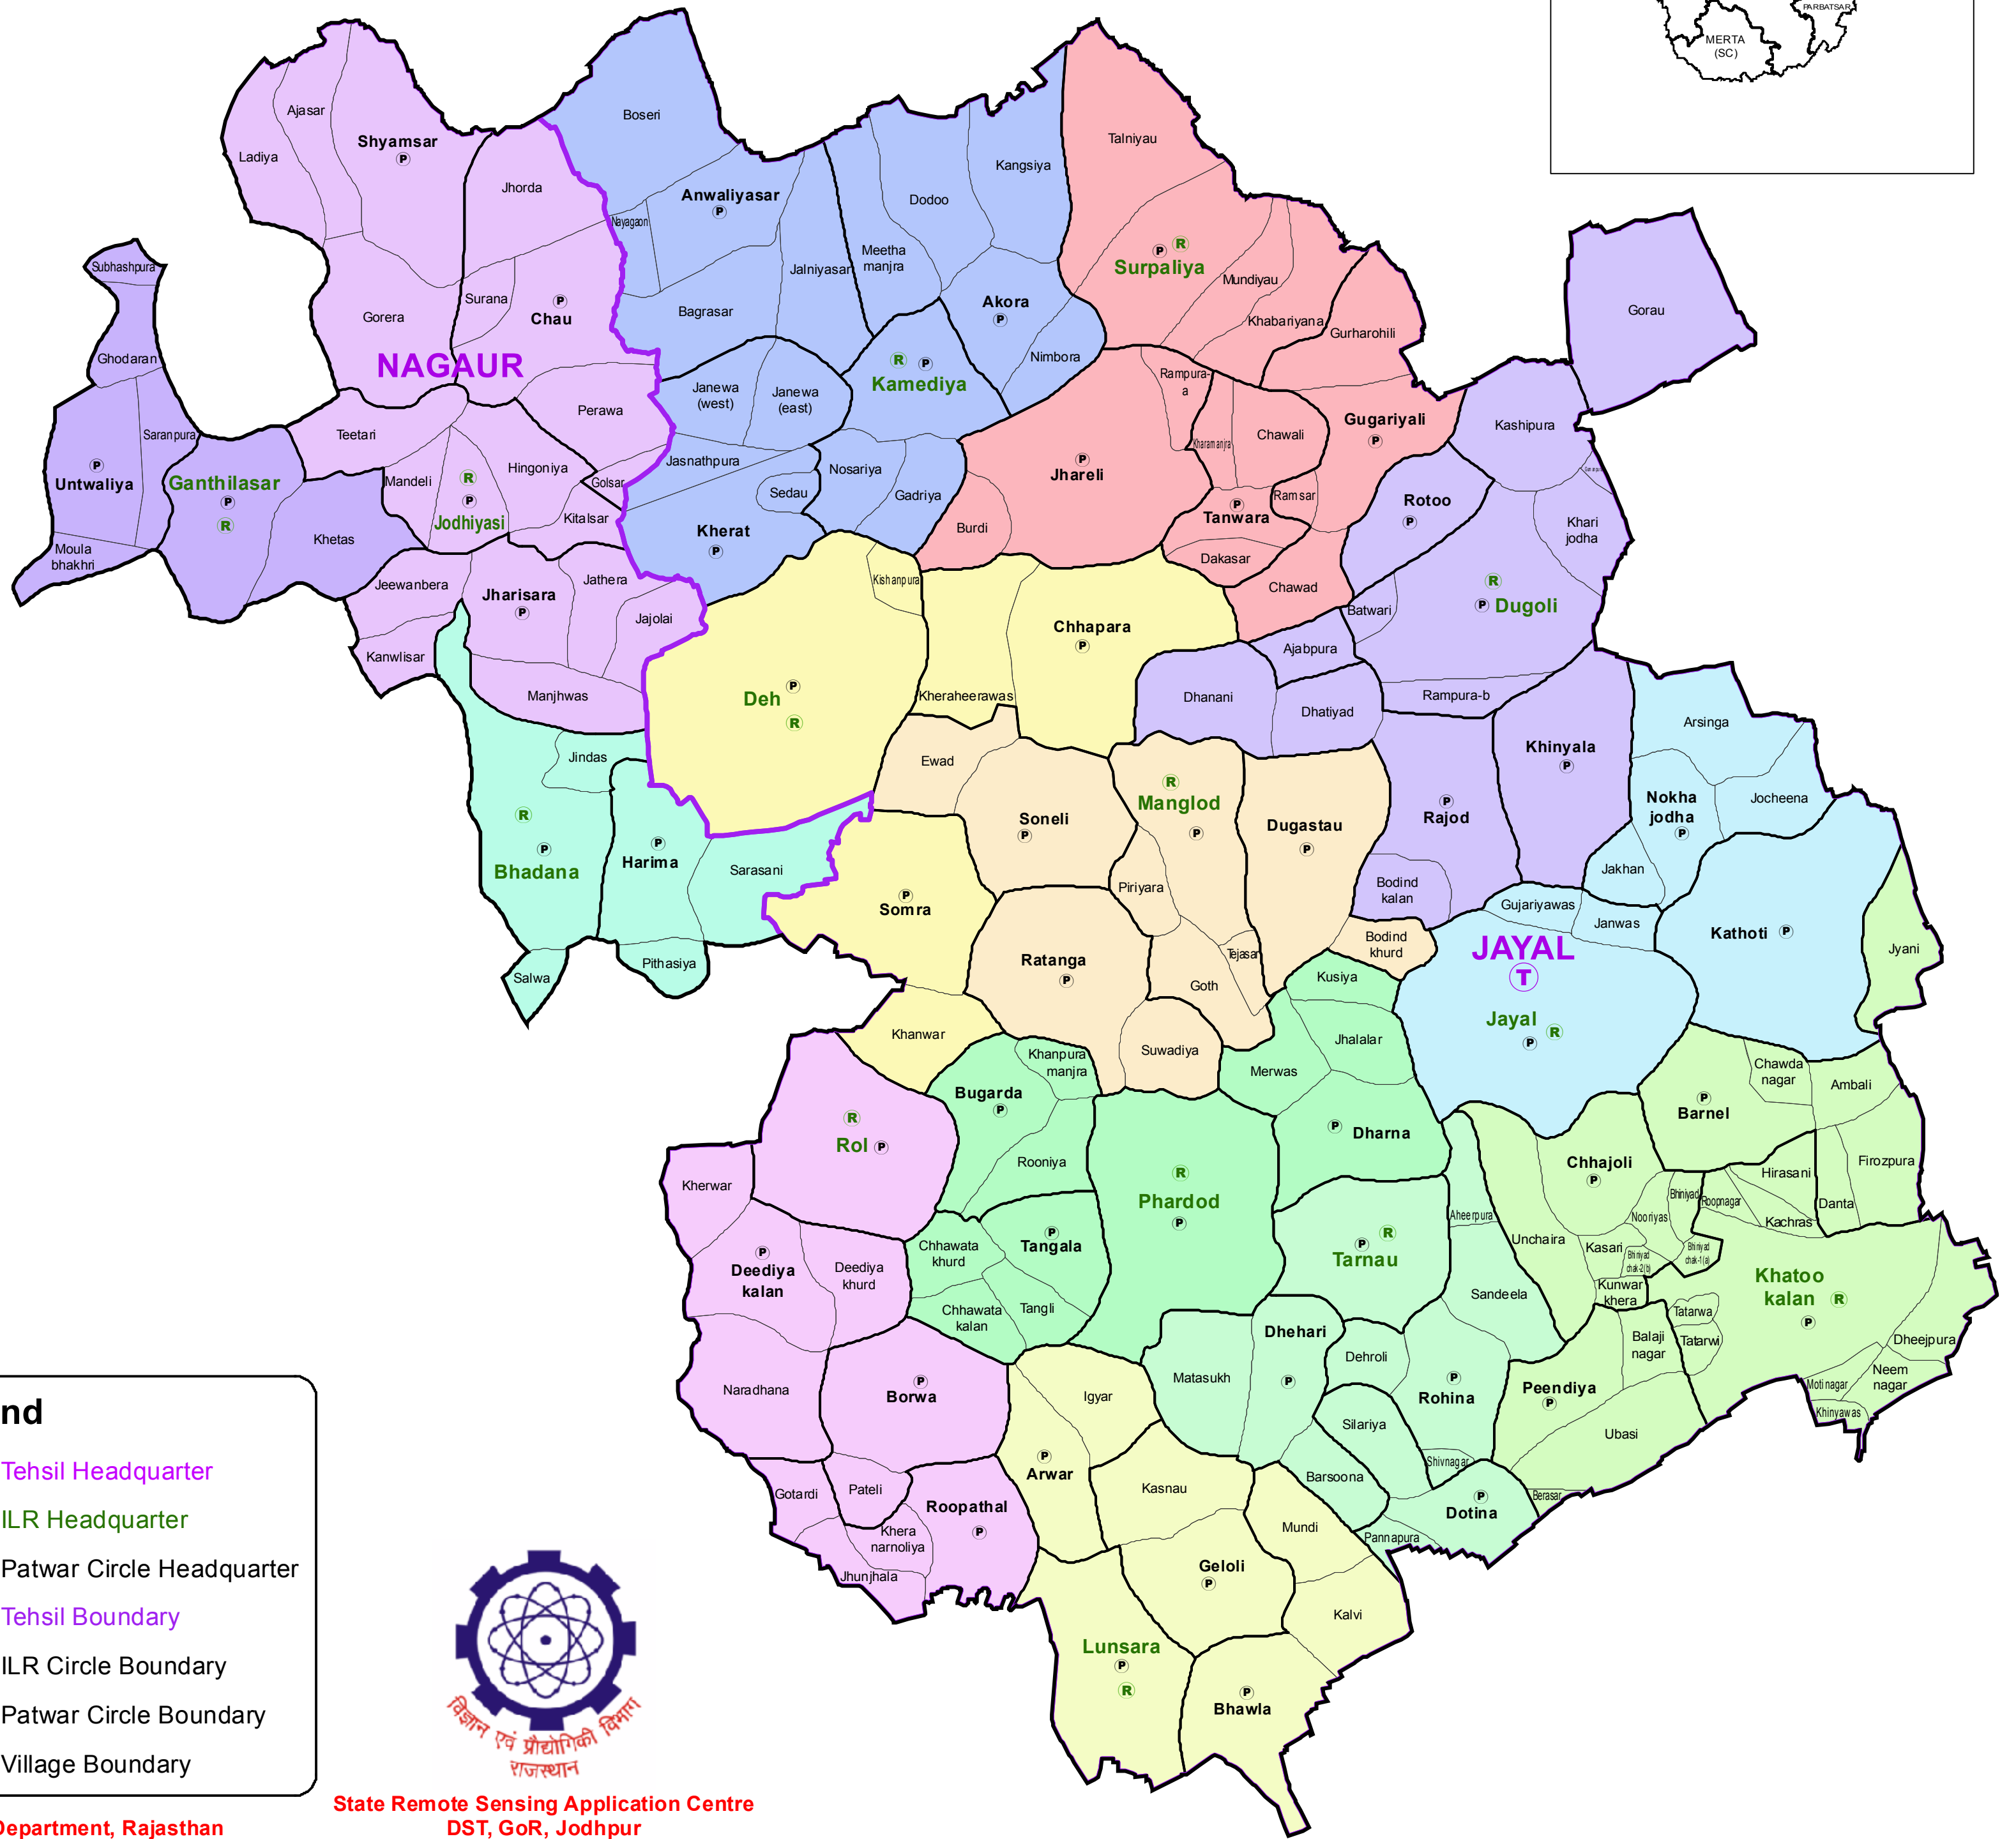

ASSEMBLY CONSTITUENCY -JAYAL (SC)-108 DISTRICT - NAGOUR

Legend

- ⓧ Tehsil Headquarter
- Ⓜ ILR Headquarter
- Ⓟ Patwar Circle Headquarter
- Tehsil Name Tehsil Boundary
- ILR Circle Name ILR Circle Boundary
- Patwar Circle Boundary Patwar Circle Boundary
- Village Name Village Boundary

State Remote Sensing Application Centre
DST, GoR, Jodhpur