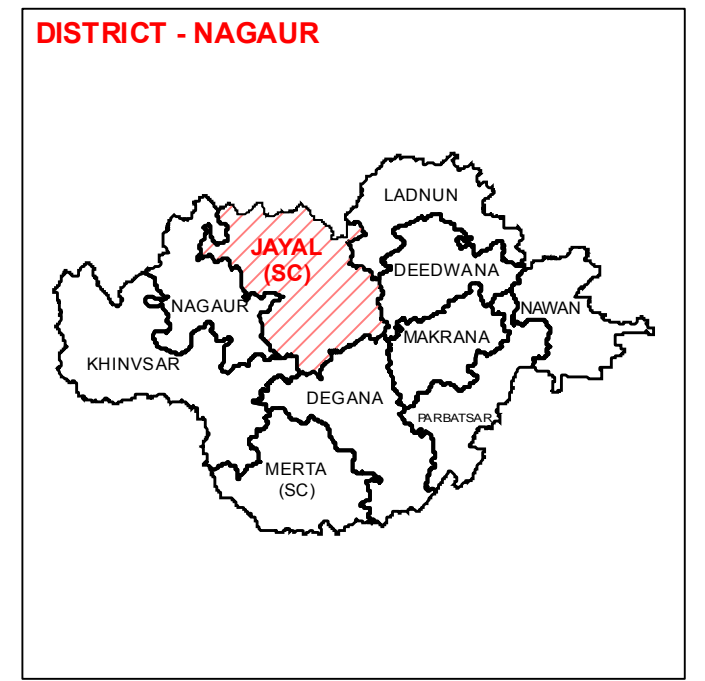

ASSEMBLY CONSTITUENCY -JAYAL (SC)-108 DISTRICT - NAGOUR

Legend

- ⓧ Tehsil Headquarter
- Ⓜ ILR Headquarter
- Ⓟ Patwar Circle Headquarter
- Tehsil Name Tehsil Boundary
- ILR Circle Name ILR Circle Boundary
- Patwar Circle Boundary Patwar Circle Boundary
- Village Name Village Boundary

State Remote Sensing Application Centre
DST, GoR, Jodhpur