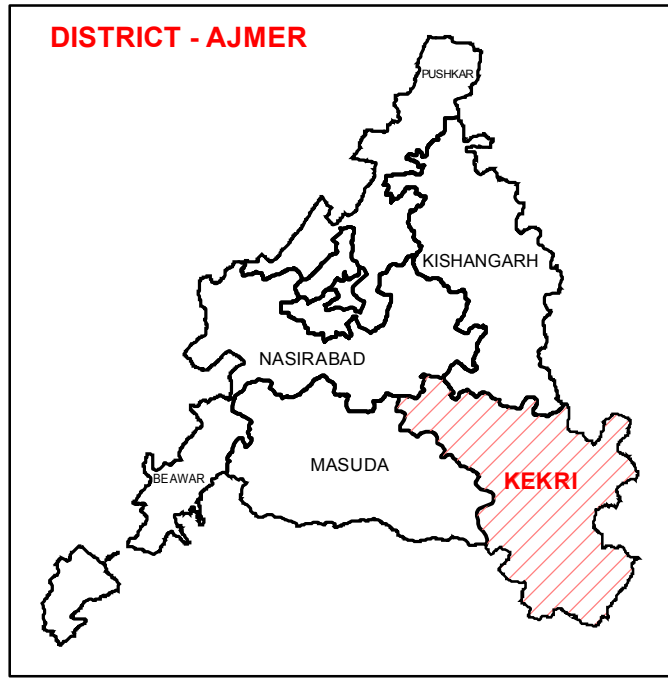

# ASSEMBLY CONSTITUENCY - KEKRI-105 DISTRICT - AJMER

### Legend

- T Tehsil Headquarter
- R ILR Headquarter
- P Patwar Circle Headquarter
- Tehsil Name Tehsil Boundary
- ILR Circle Name ILR Circle Boundary
- Patwar Circle Patwar Circle Boundary
- Village Name Village Boundary

State Remote Sensing Application Centre  
DST, GoR, Jodhpur