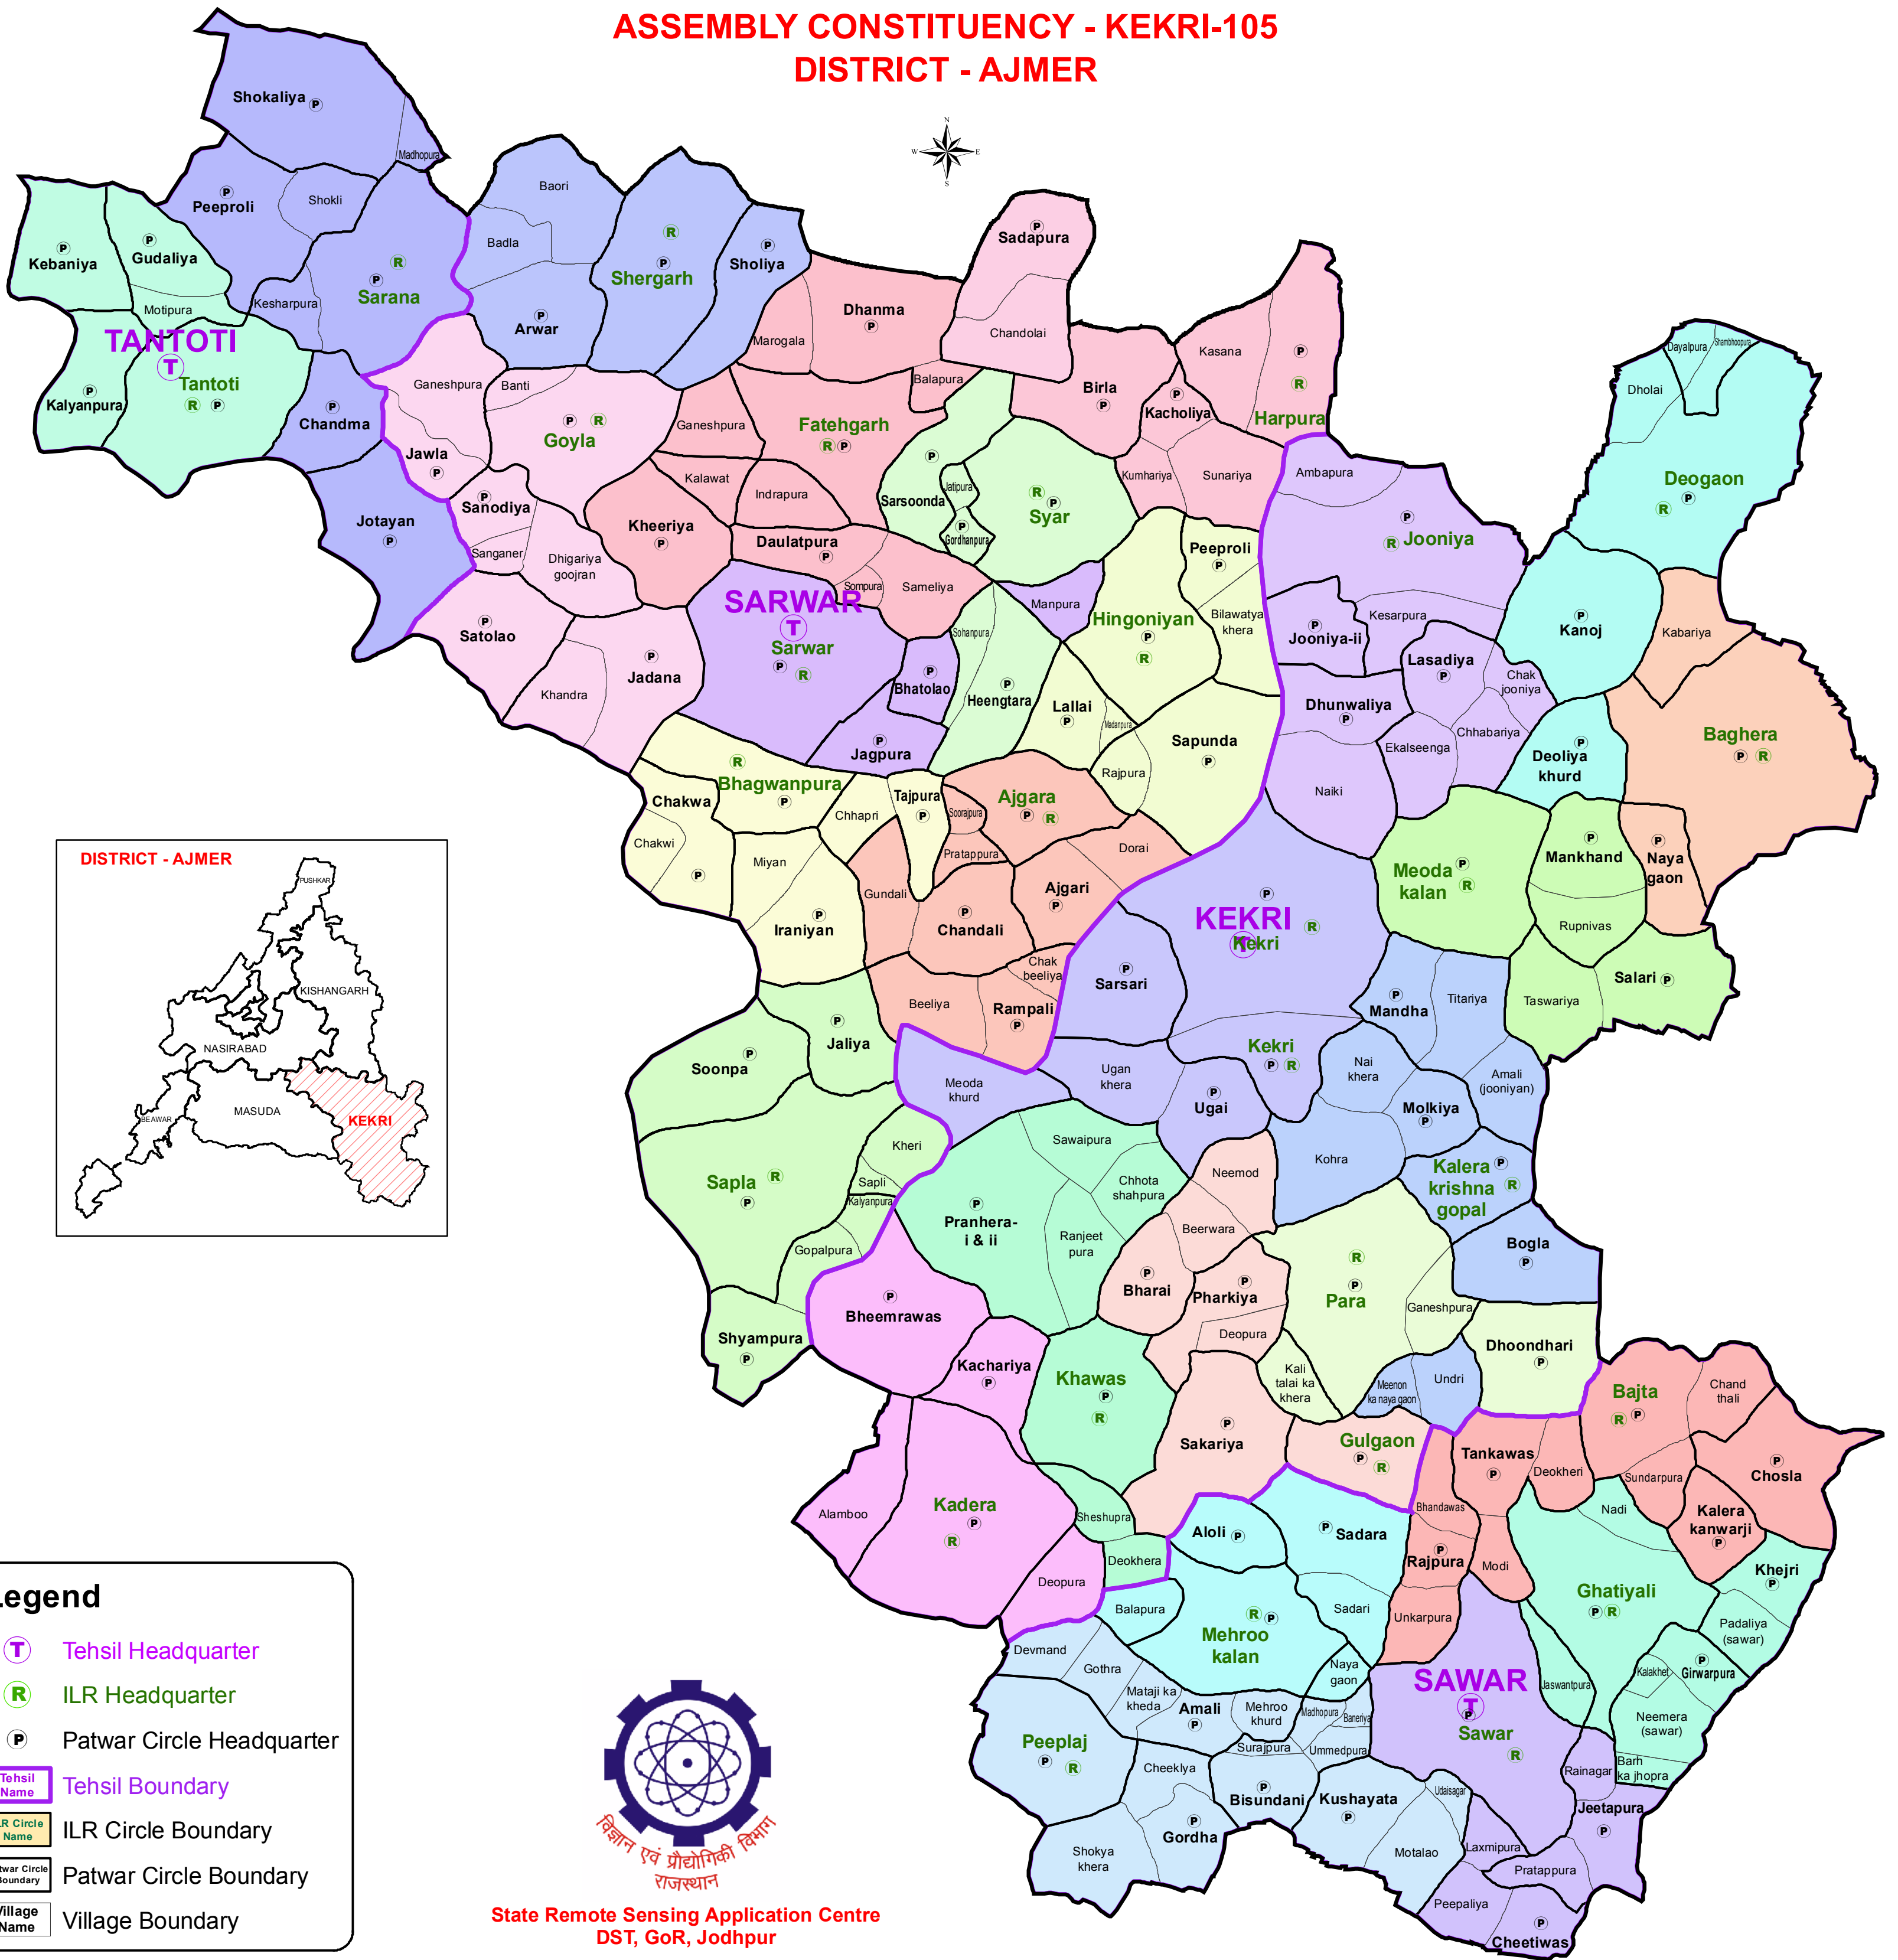

# ASSEMBLY CONSTITUENCY - KEKRI-105 DISTRICT - AJMER

### Legend

- T Tehsil Headquarter
- R ILR Headquarter
- P Patwar Circle Headquarter
- Tehsil Name Tehsil Boundary
- ILR Circle Name ILR Circle Boundary
- Patwar Circle Patwar Circle Boundary
- Village Name Village Boundary

State Remote Sensing Application Centre  
DST, GoR, Jodhpur