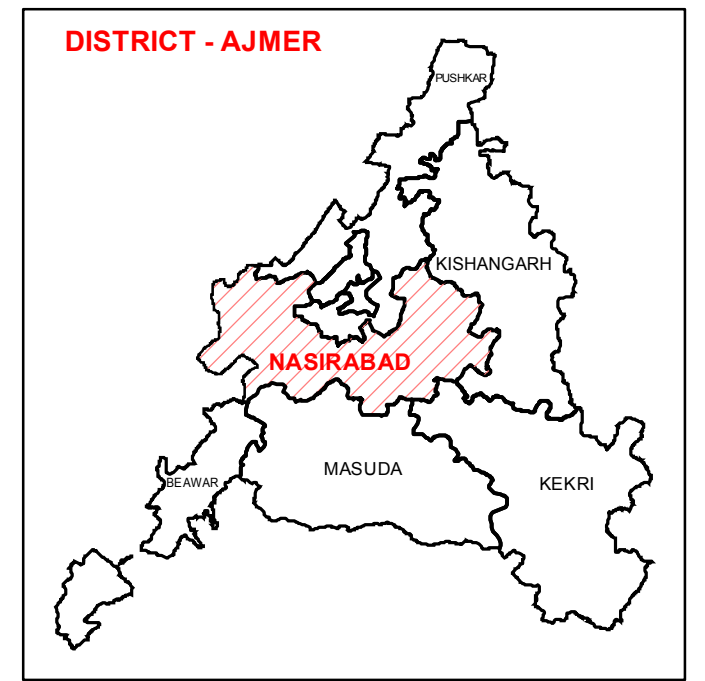

# ASSEMBLY CONSTITUENCY - NASIRABAD-102

## DISTRICT - AJMER

### Legend

- Ⓣ Tehsil Headquarter
- Ⓜ ILR Headquarter
- Ⓟ Patwar Circle Headquarter
- Tehsil Name Tehsil Boundary
- ILR Circle Name ILR Circle Boundary
- Patwar Circle Boundary Patwar Circle Boundary
- Village Name Village Boundary