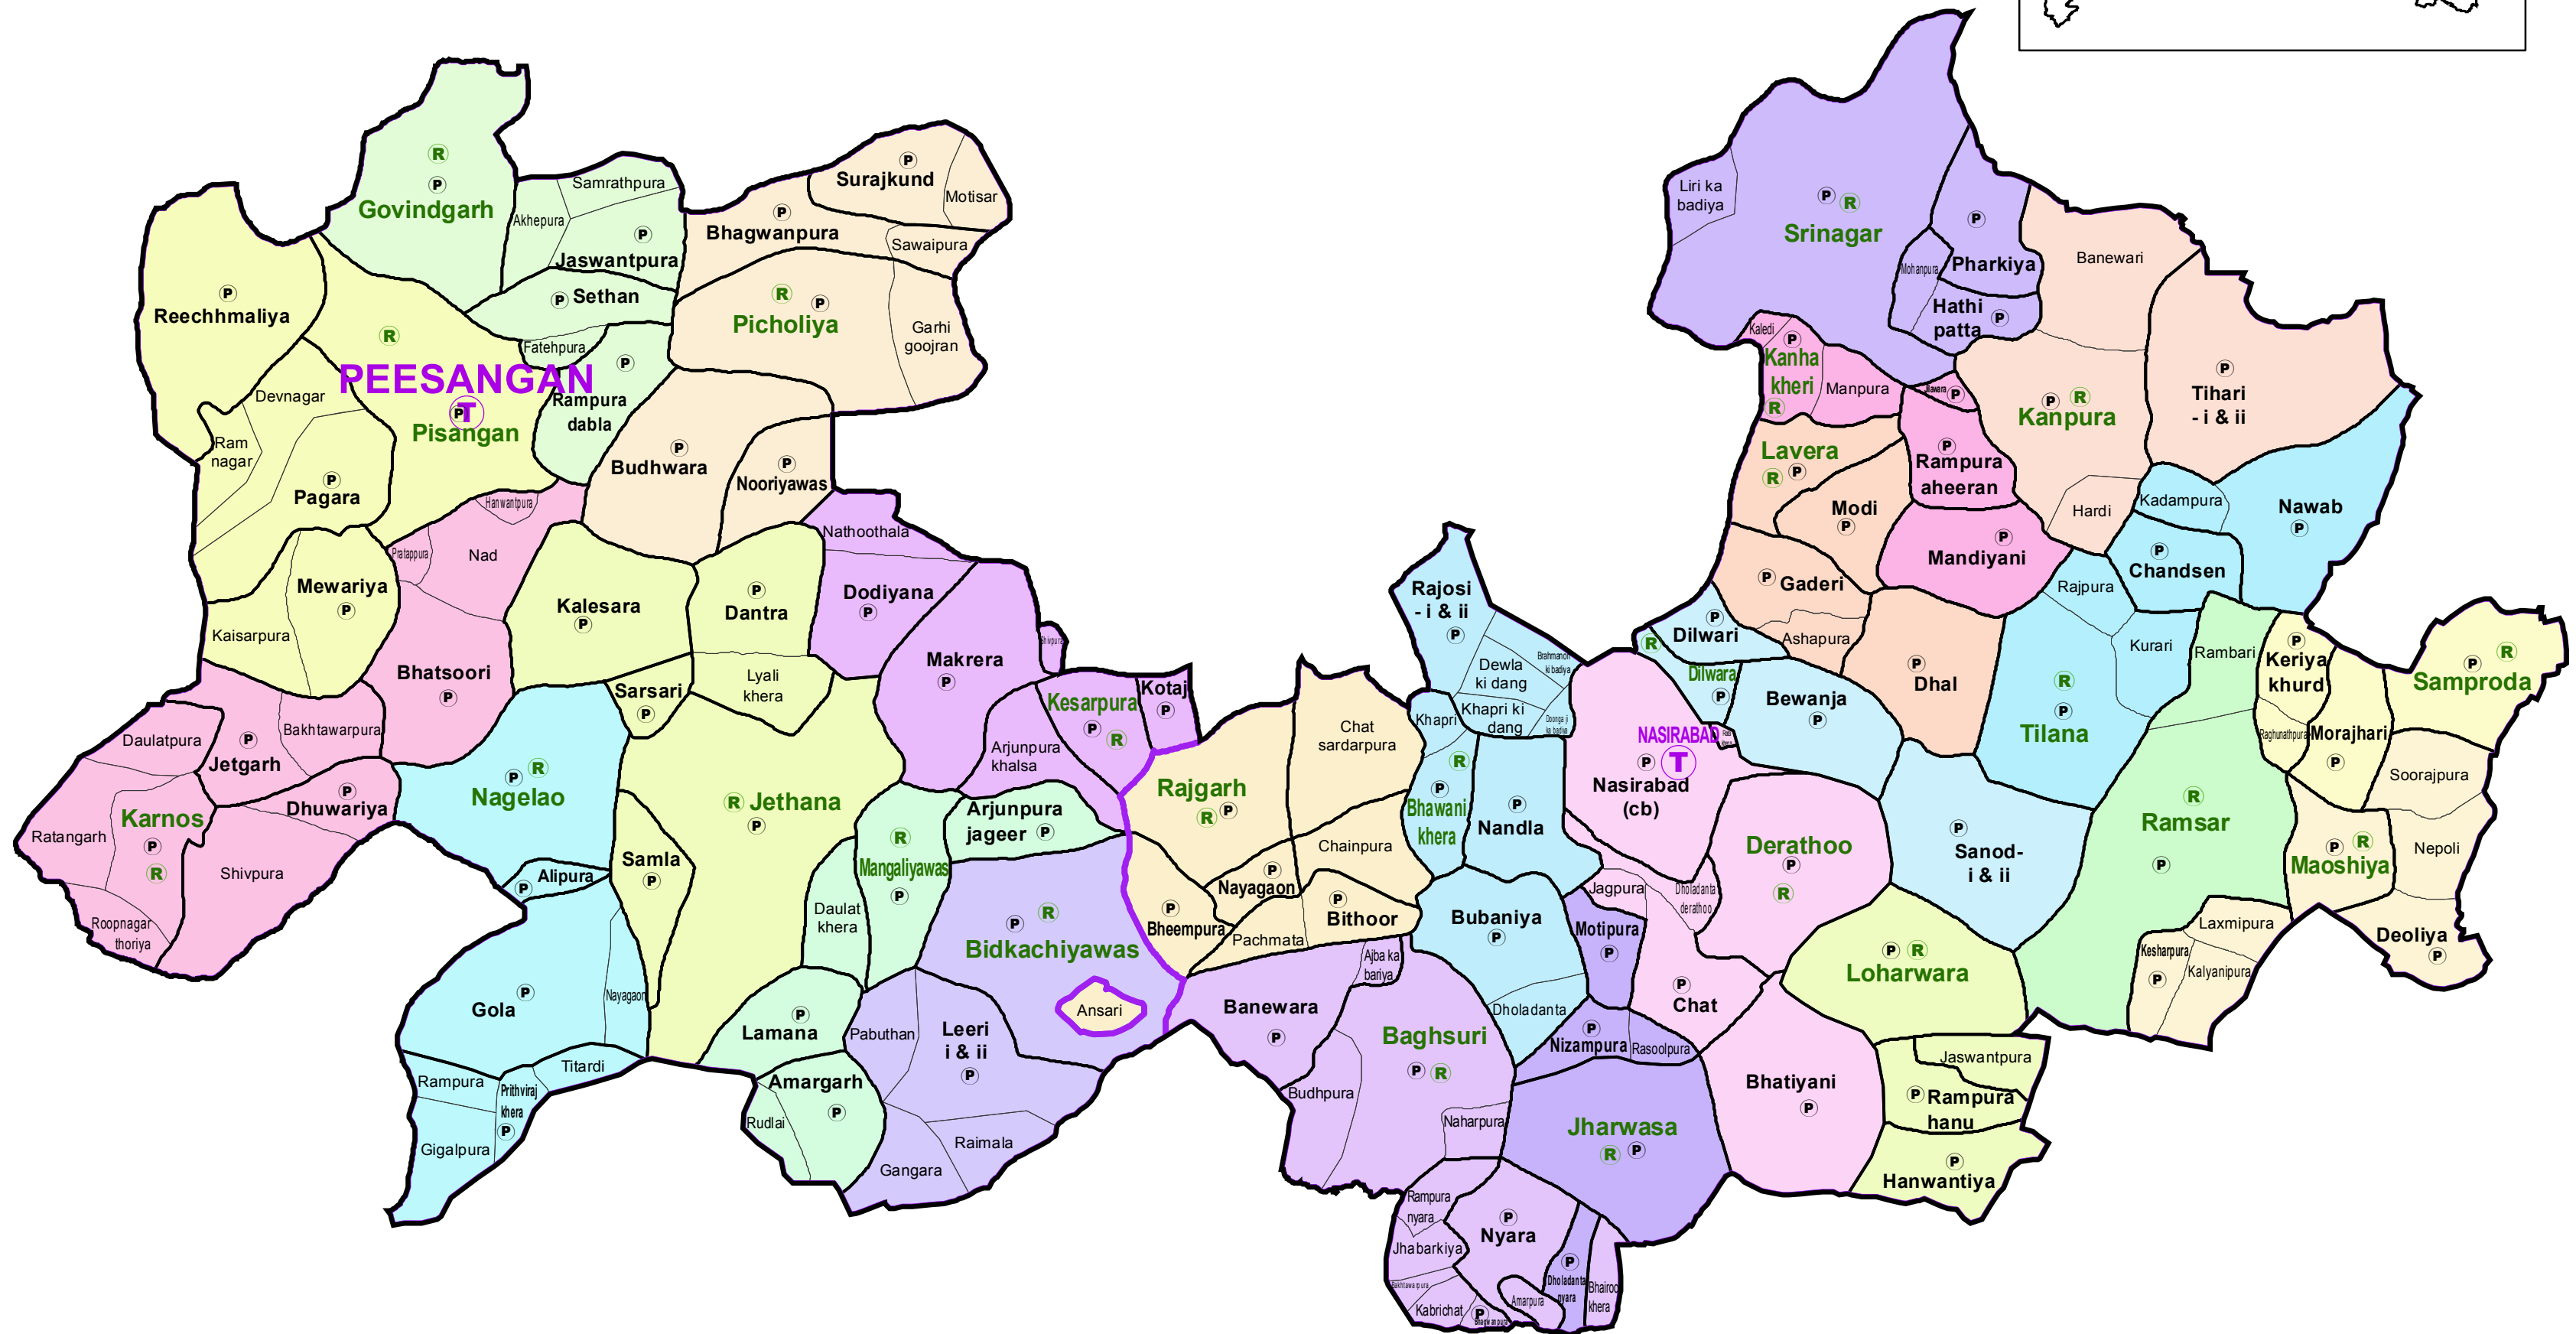

# ASSEMBLY CONSTITUENCY - NASIRABAD-102

## DISTRICT - AJMER

### Legend

- Ⓣ Tehsil Headquarter
- Ⓜ ILR Headquarter
- Ⓟ Patwar Circle Headquarter
- Tehsil Name Tehsil Boundary
- ILR Circle Name ILR Circle Boundary
- Patwar Circle Boundary Patwar Circle Boundary
- Village Name Village Boundary