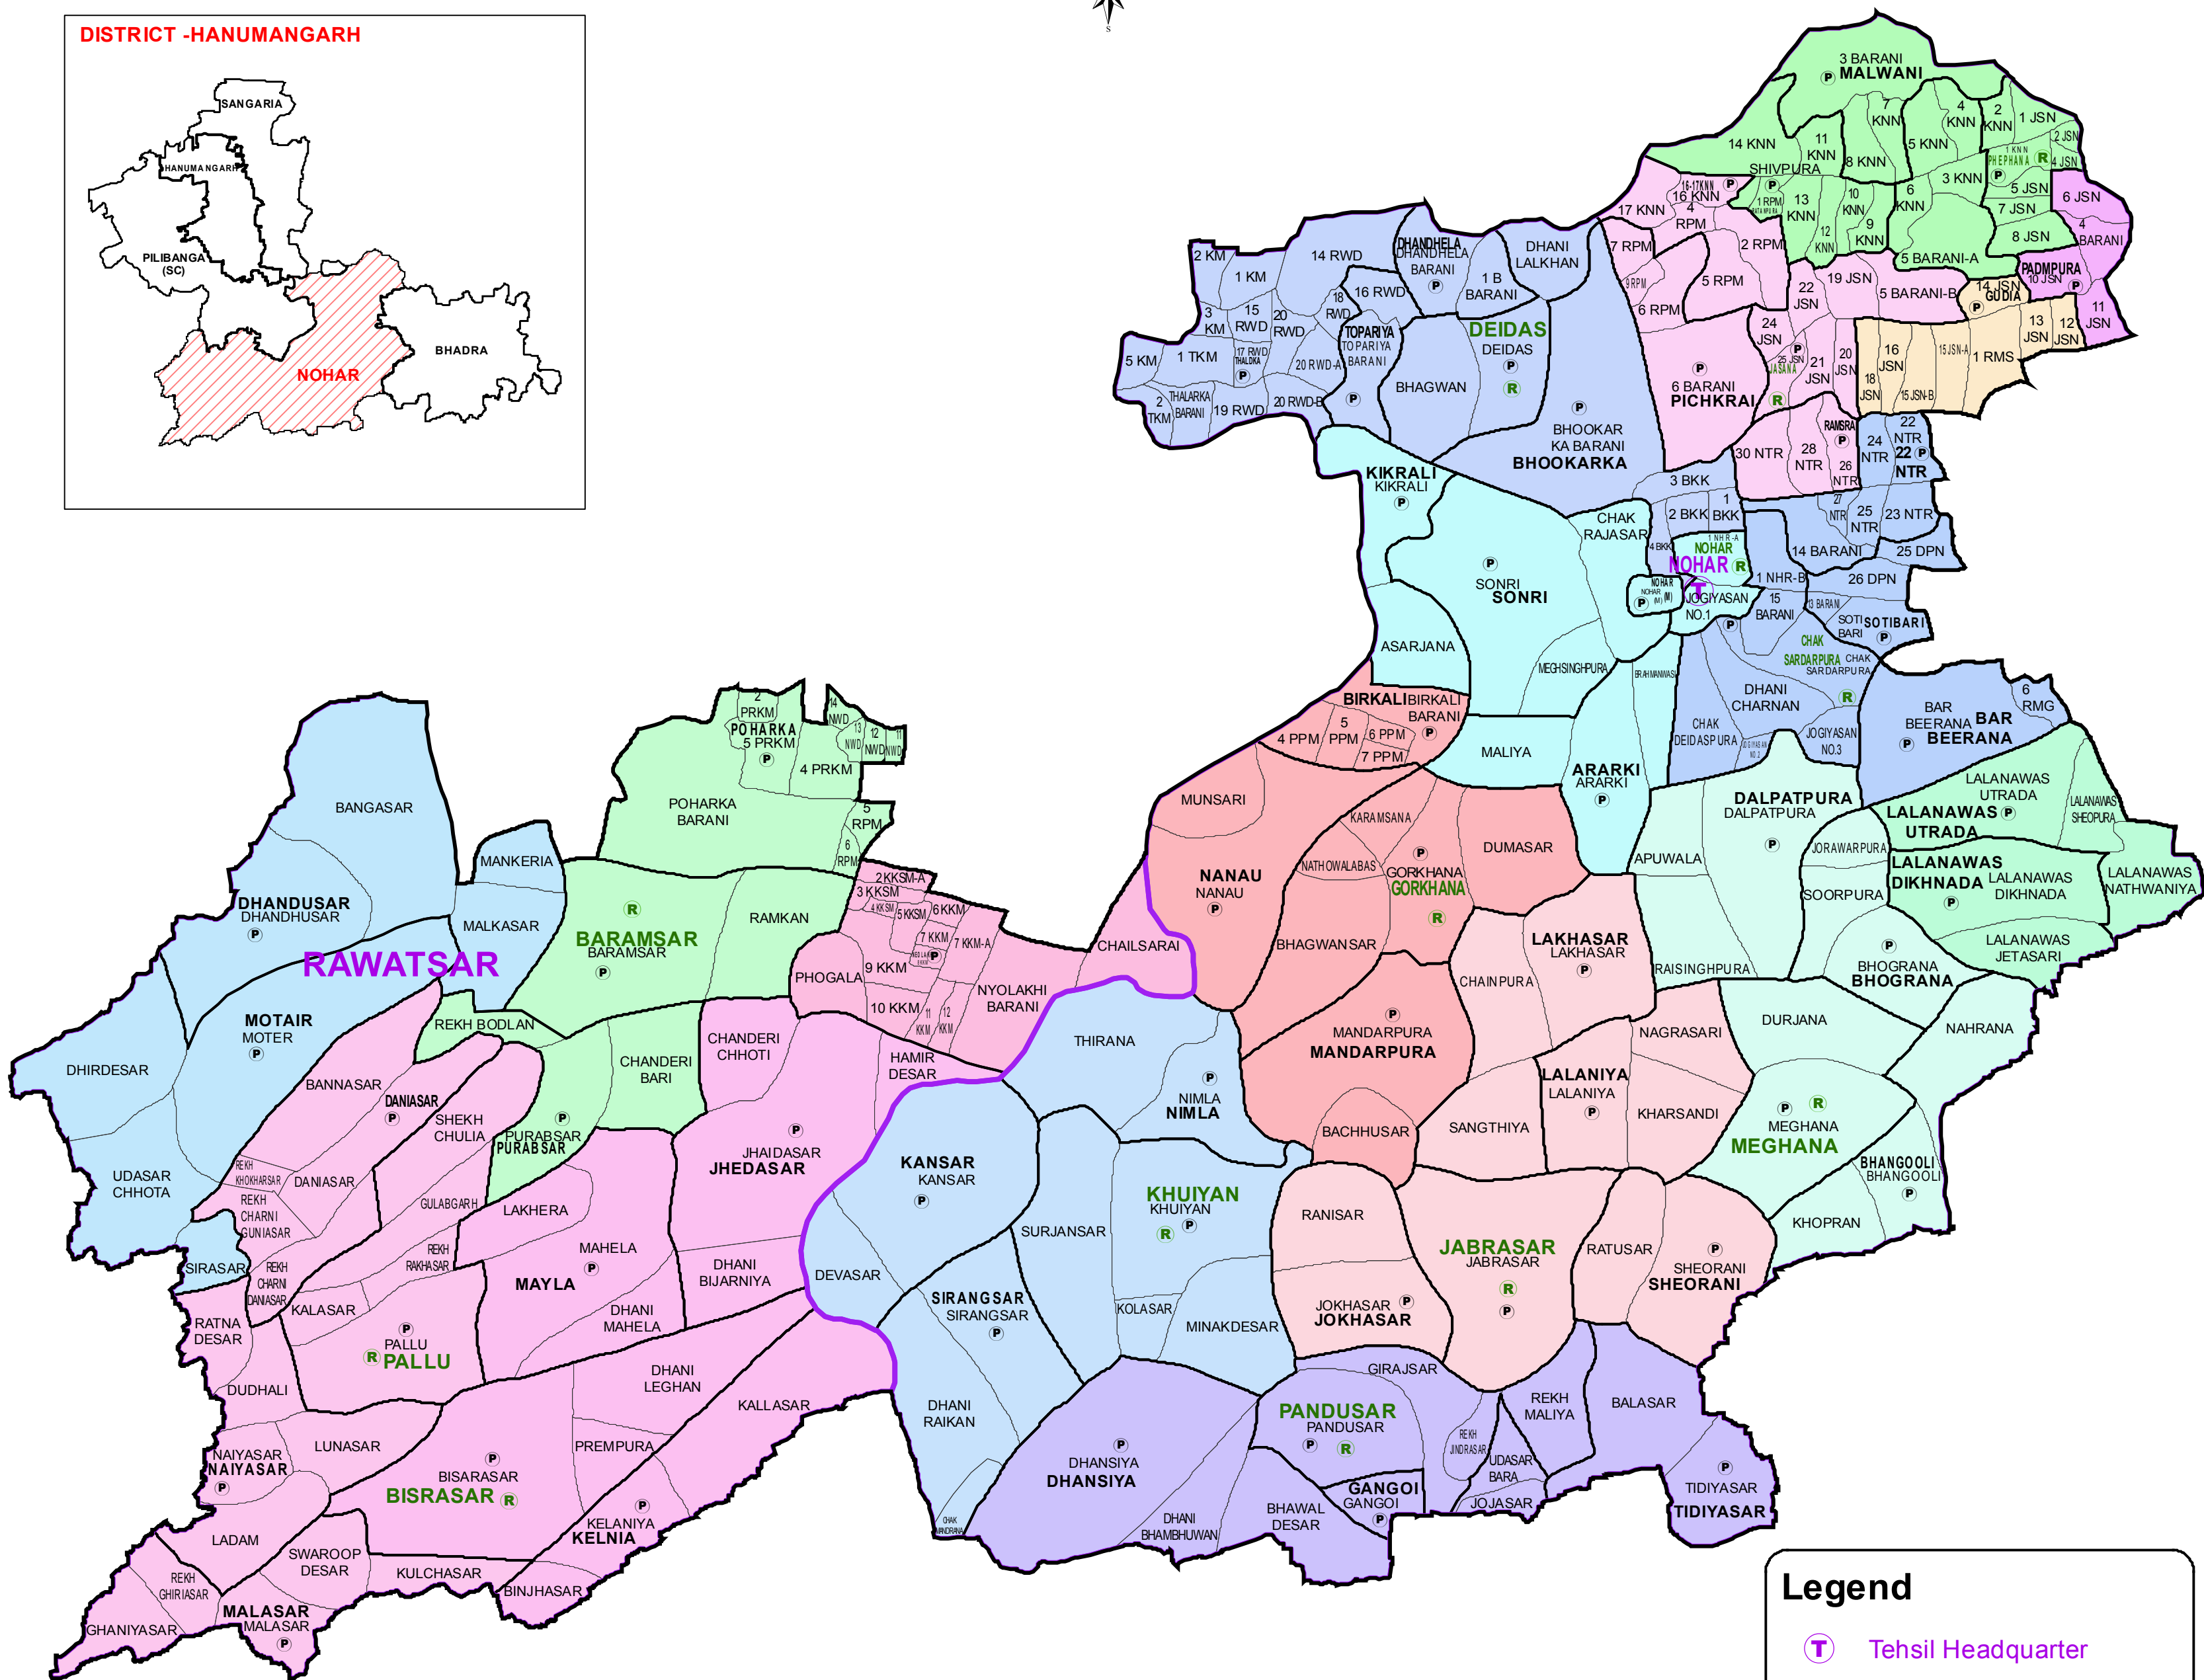

ASSEMBLY CONSTITUENCY - NOHAR -10

DISTRICT - HANUMANGARH

Legend

- Ⓧ Tehsil Headquarter
- Ⓧ ILR Headquarter
- Ⓧ Patwar Circle Headquarter
- Tehsil Boundary
- ILR Circle Boundary
- Patwar Circle Boundary
- Village Boundary